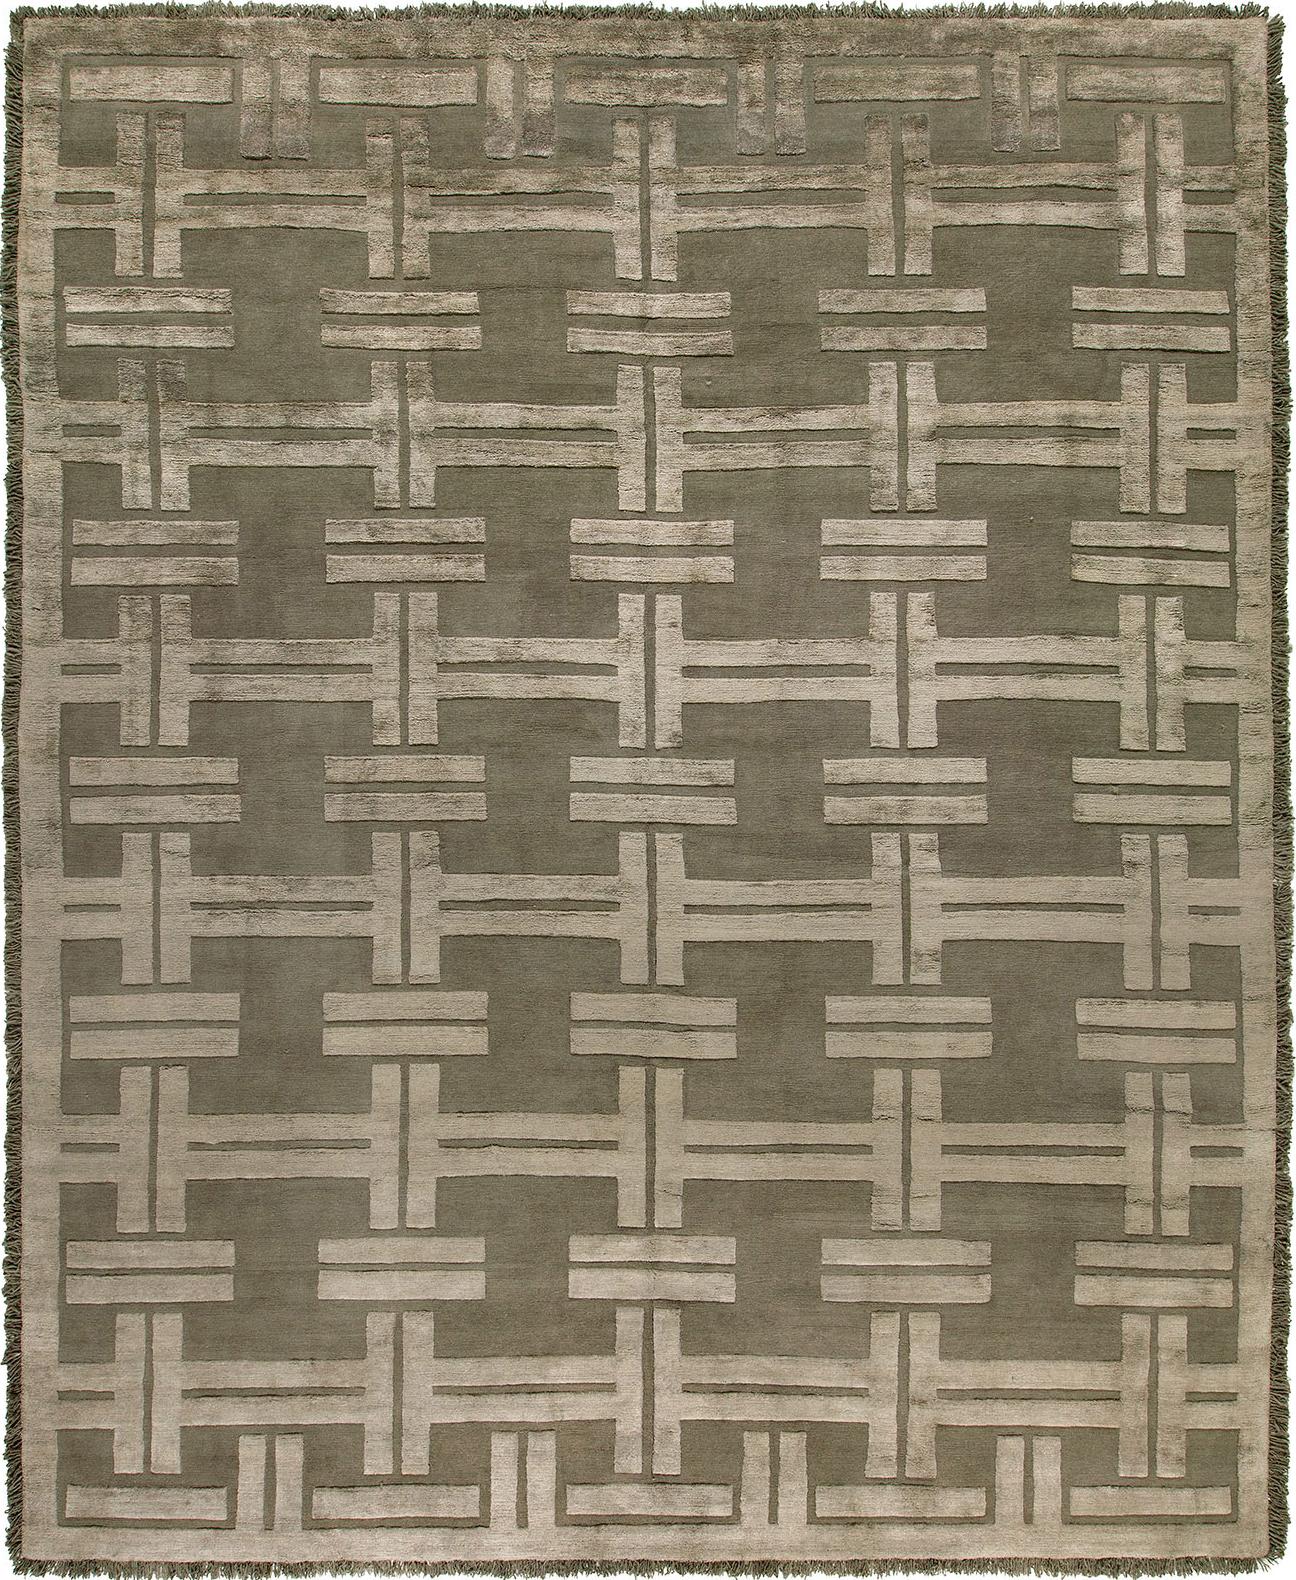

Doris Leslie Blau

CONTEMPORARY OLIVE VITTORIO GEOMETRIC WOOL AND SILK RUG

SKU:
N10381

SIZE:
12'0" x 15'0"

CIRCA:
-

PRICE:
\$17,200