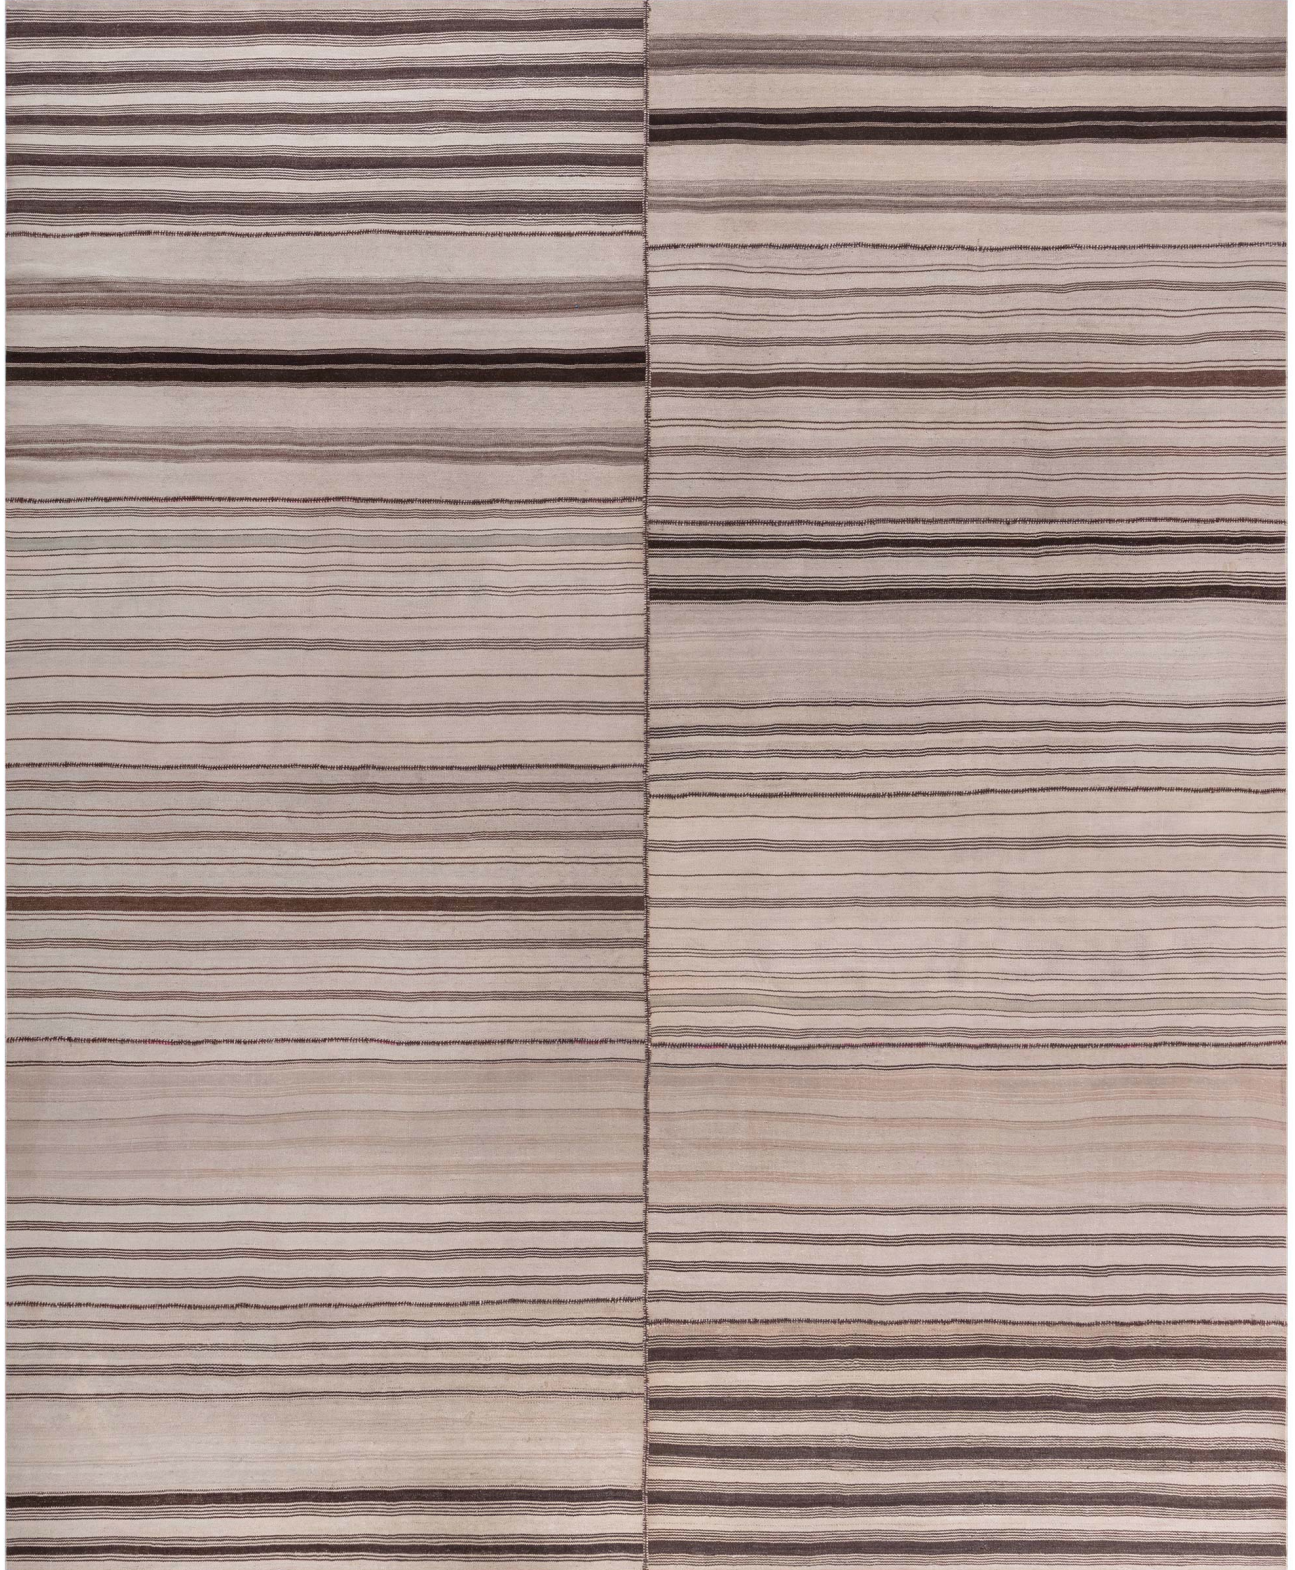

Doris Leslie Blau

VINTAGE TURKISH KILIM RUG

SKU:
BB7820

SIZE:
12'10" x 15'7"

CIRCA:
1950

PRICE:
\$26,000