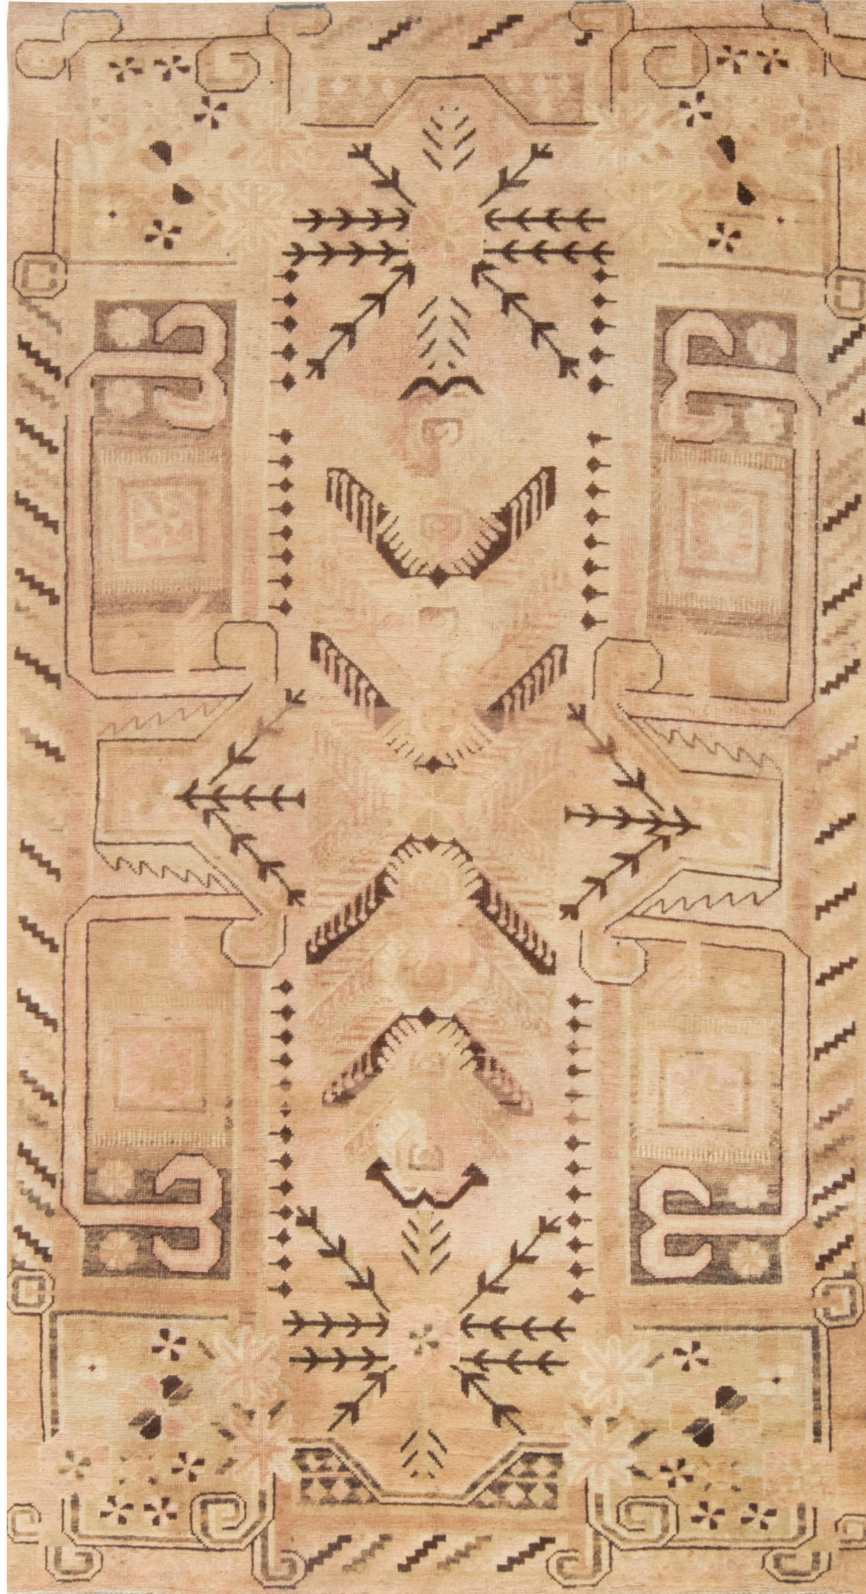

Doris Leslie Blau

VINTAGE SAMARKAND RUG

SKU:
BB6973

SIZE:
4'7" x 8'3"

CIRCA:
1950

PRICE:
\$7,000