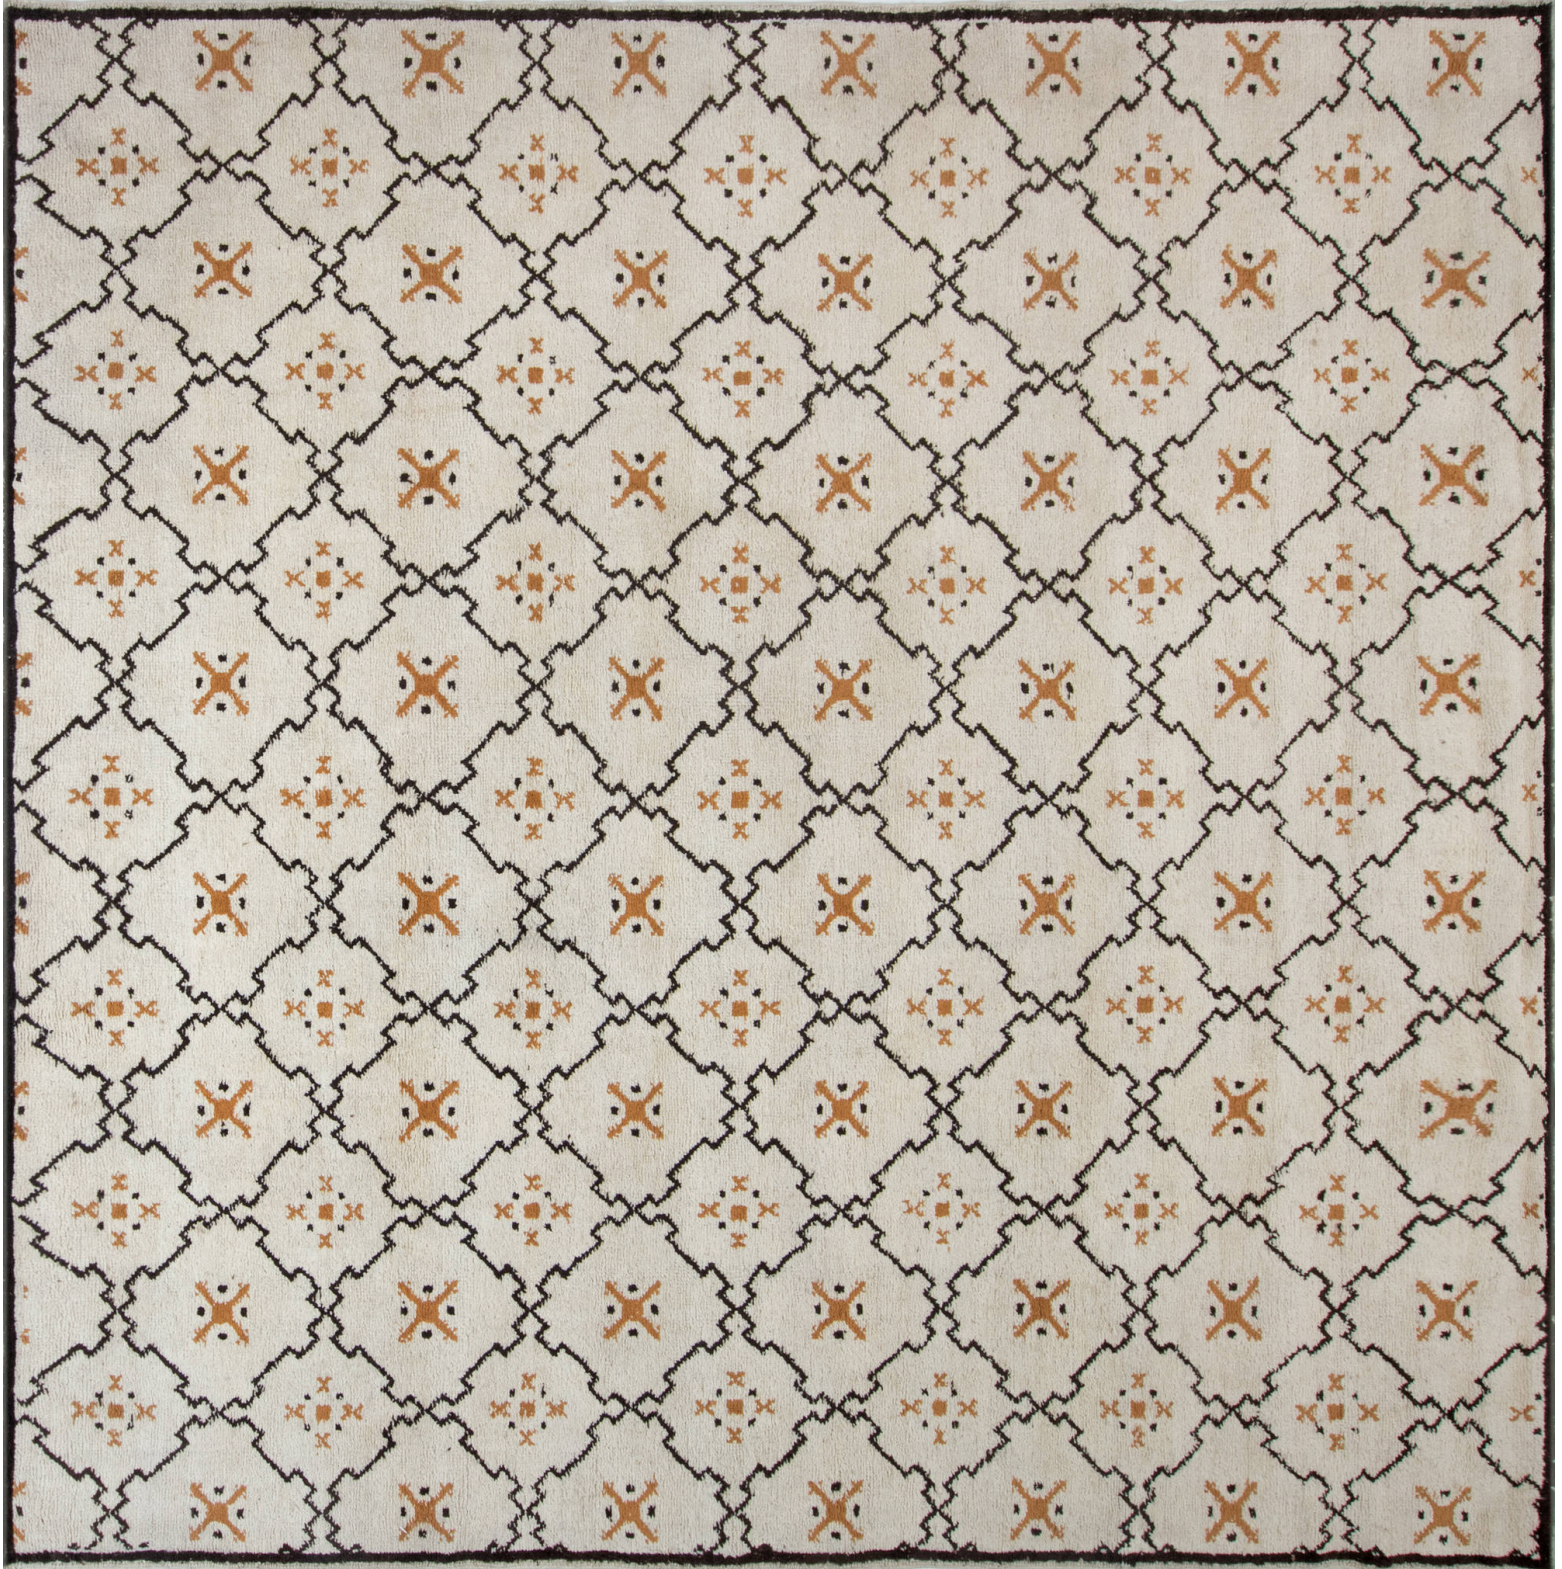

Doris Leslie Blau

VINTAGE MOROCCAN RUG

SKU:
BB6912

SIZE:
11'3" x 11'3"

CIRCA:
1940

PRICE:
\$26,000