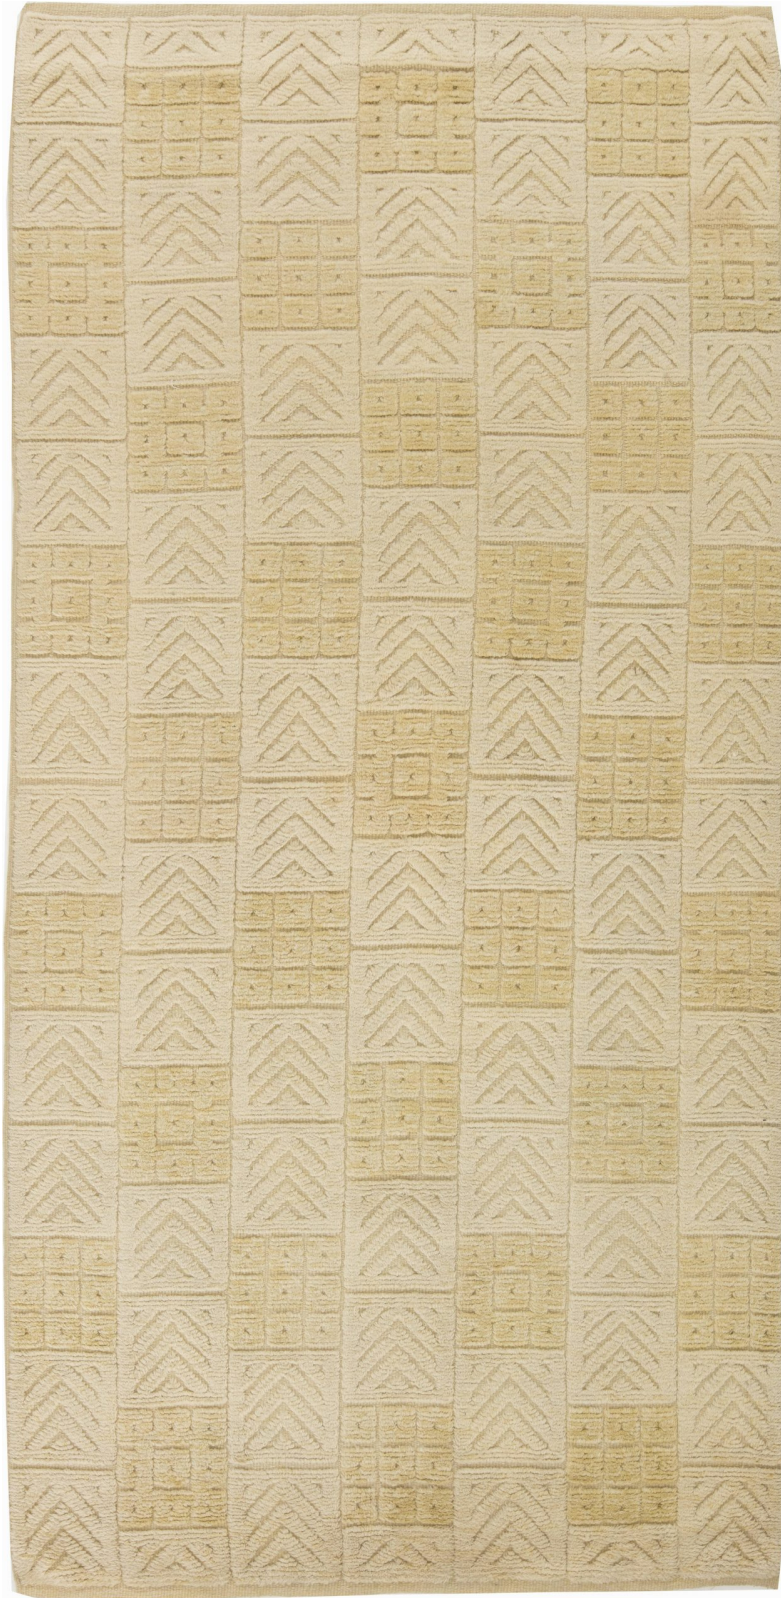

Doris Leslie Blau

MIDCENTURY SWEDISH PILE PASTEL YELLOW AND GOLD WOOL RUG

SKU:
BB6329

SIZE:
5'4" x 11'0"

CIRCA:
1950

PRICE:
\$33,000