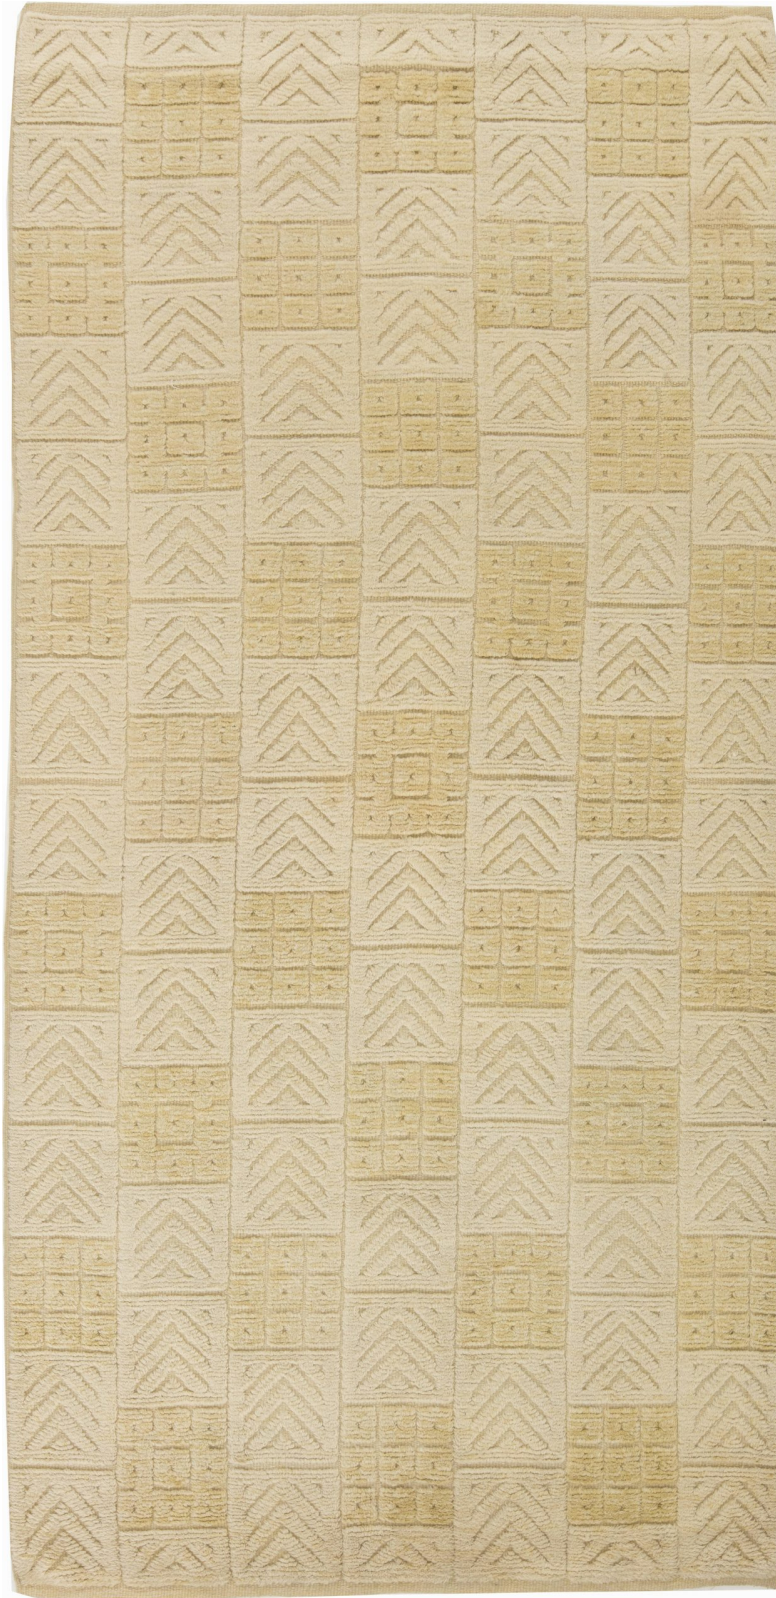

*Doris Leslie Blau*

MID-20TH CENTURY SWEDISH HIGH LOW GEOMETRIC DESIGN IVORY,  
PALE YELLOW RUG

SKU:  
**BB6329**

SIZE:  
**5'4" x 11'0"**

CIRCA:  
**1950**

PRICE:  
**\$33,000**