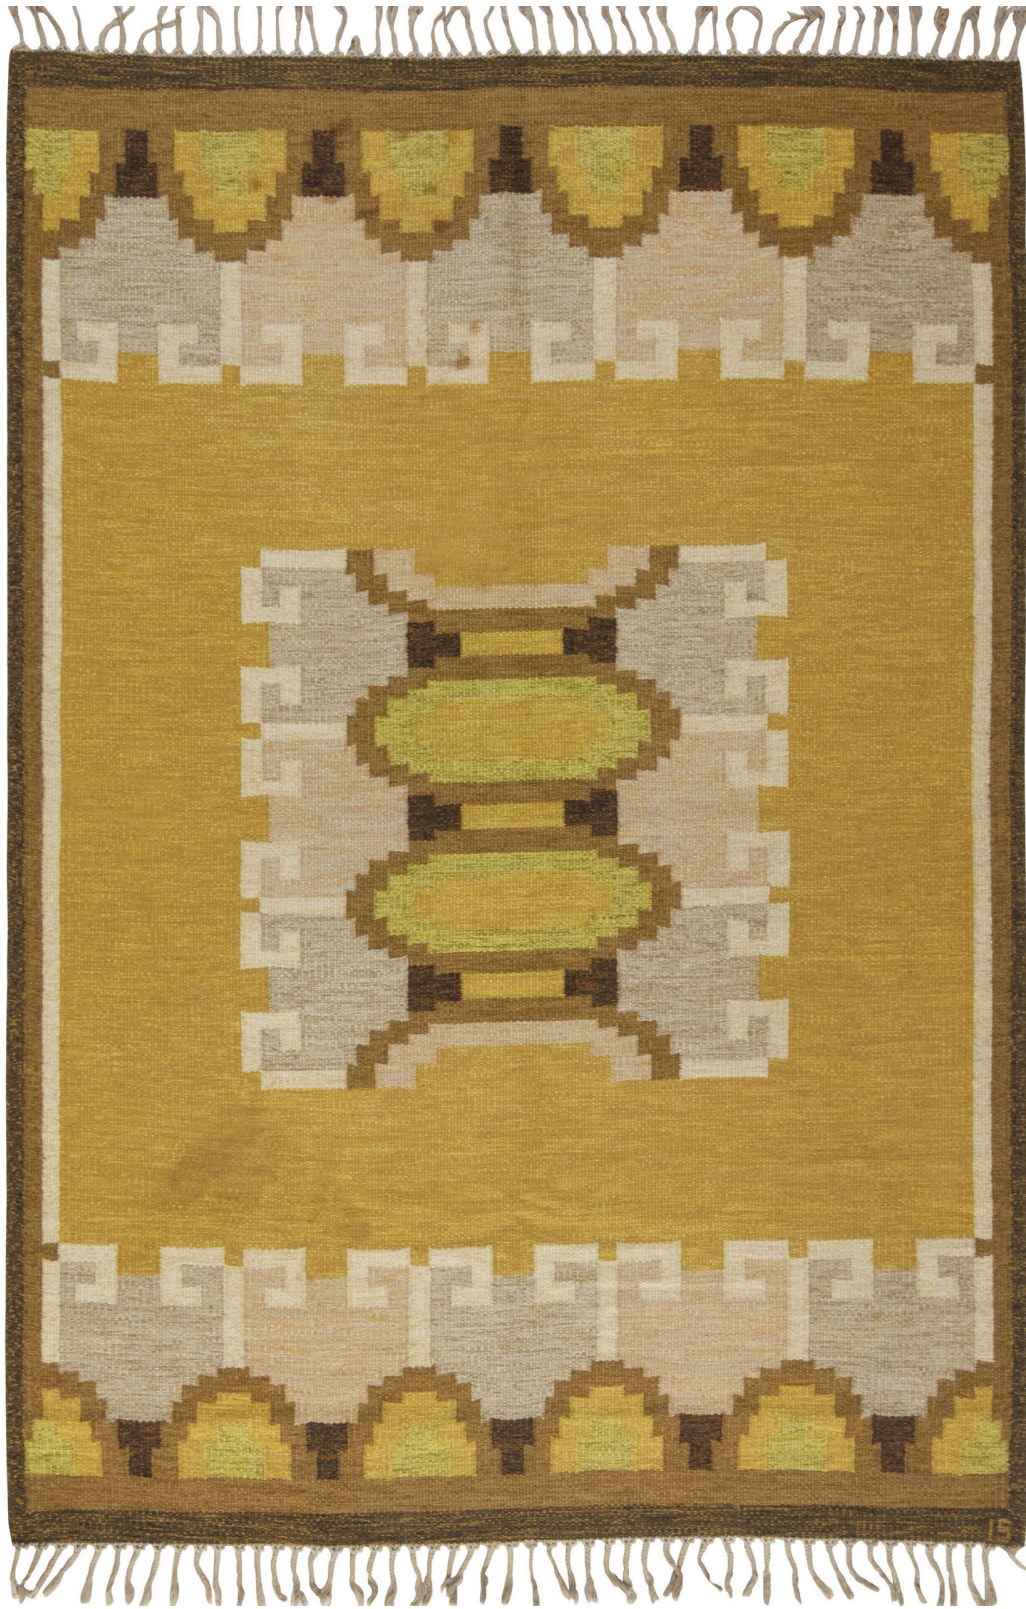

Doris Leslie Blau

MID-20TH CENTURY SWEDISH YELLOW, BROWN & BEIGE FLAT-WEAVE
RUG BY INGEGERD SIŁOW

SKU:
BB6538

SIZE:
6'6" x 9'3"

CIRCA:
1954

PRICE:
\$9,000