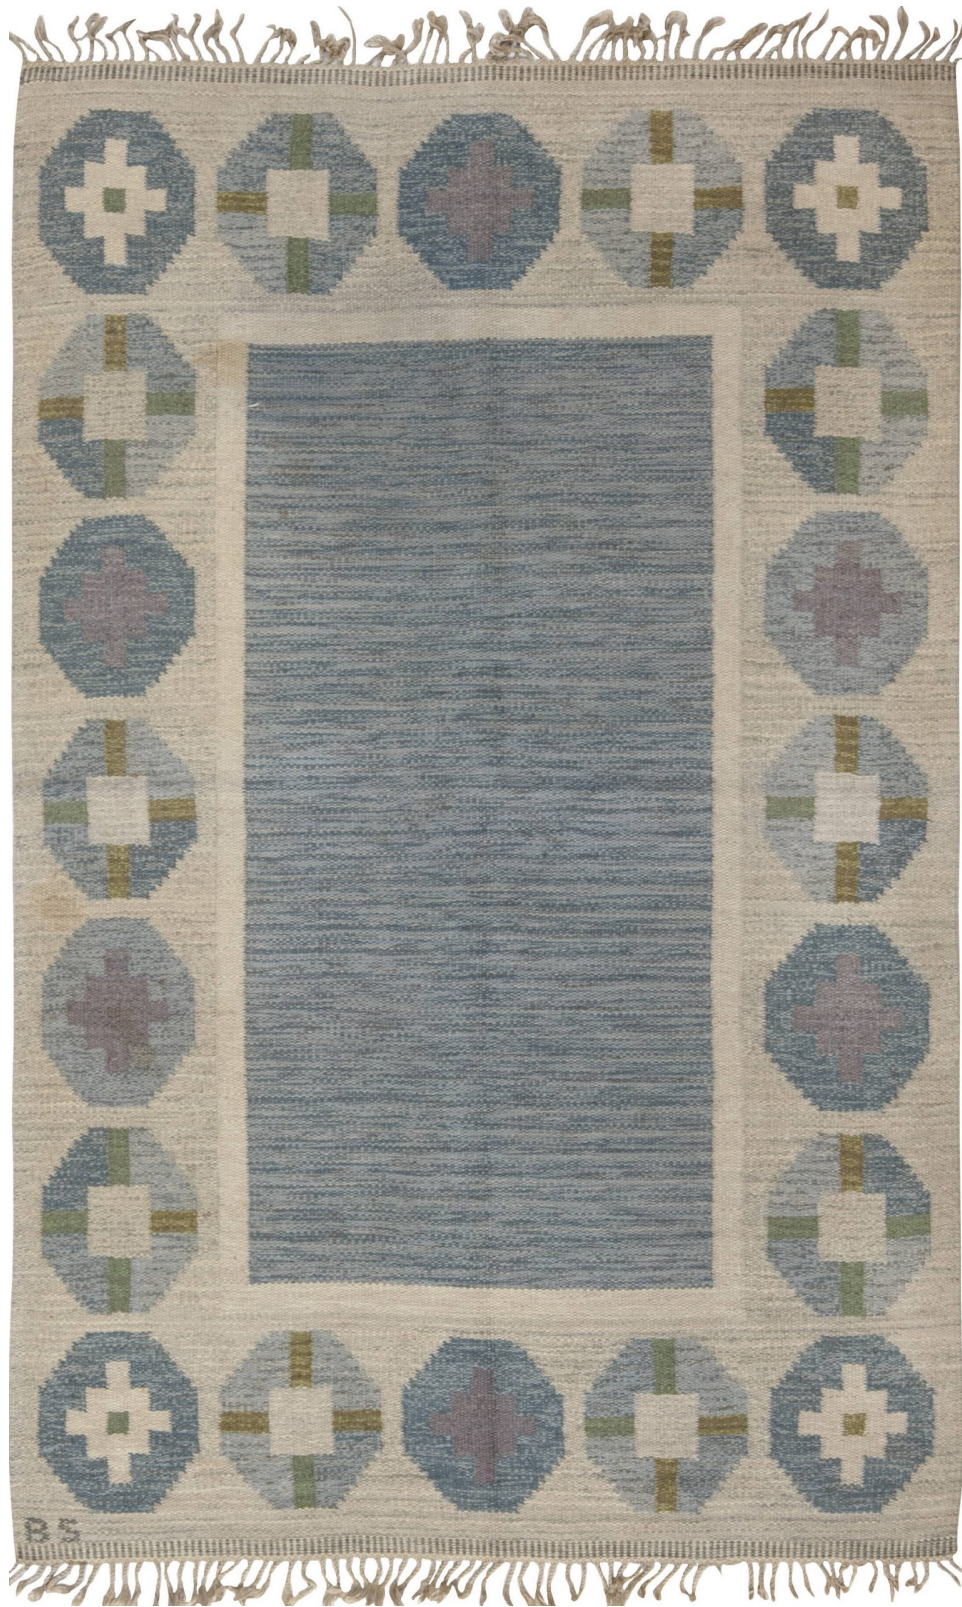

*Doris Leslie Blau*

MID-20TH CENTURY GEOMETRIC BLUE, GREEN, GREY RUG BY BIRGITTA  
SOLDERKVIST "BS"

SKU:  
**BB6559**

SIZE:  
**5'1" x 8'3"**

CIRCA:  
**1956**

PRICE:  
**\$6,000**