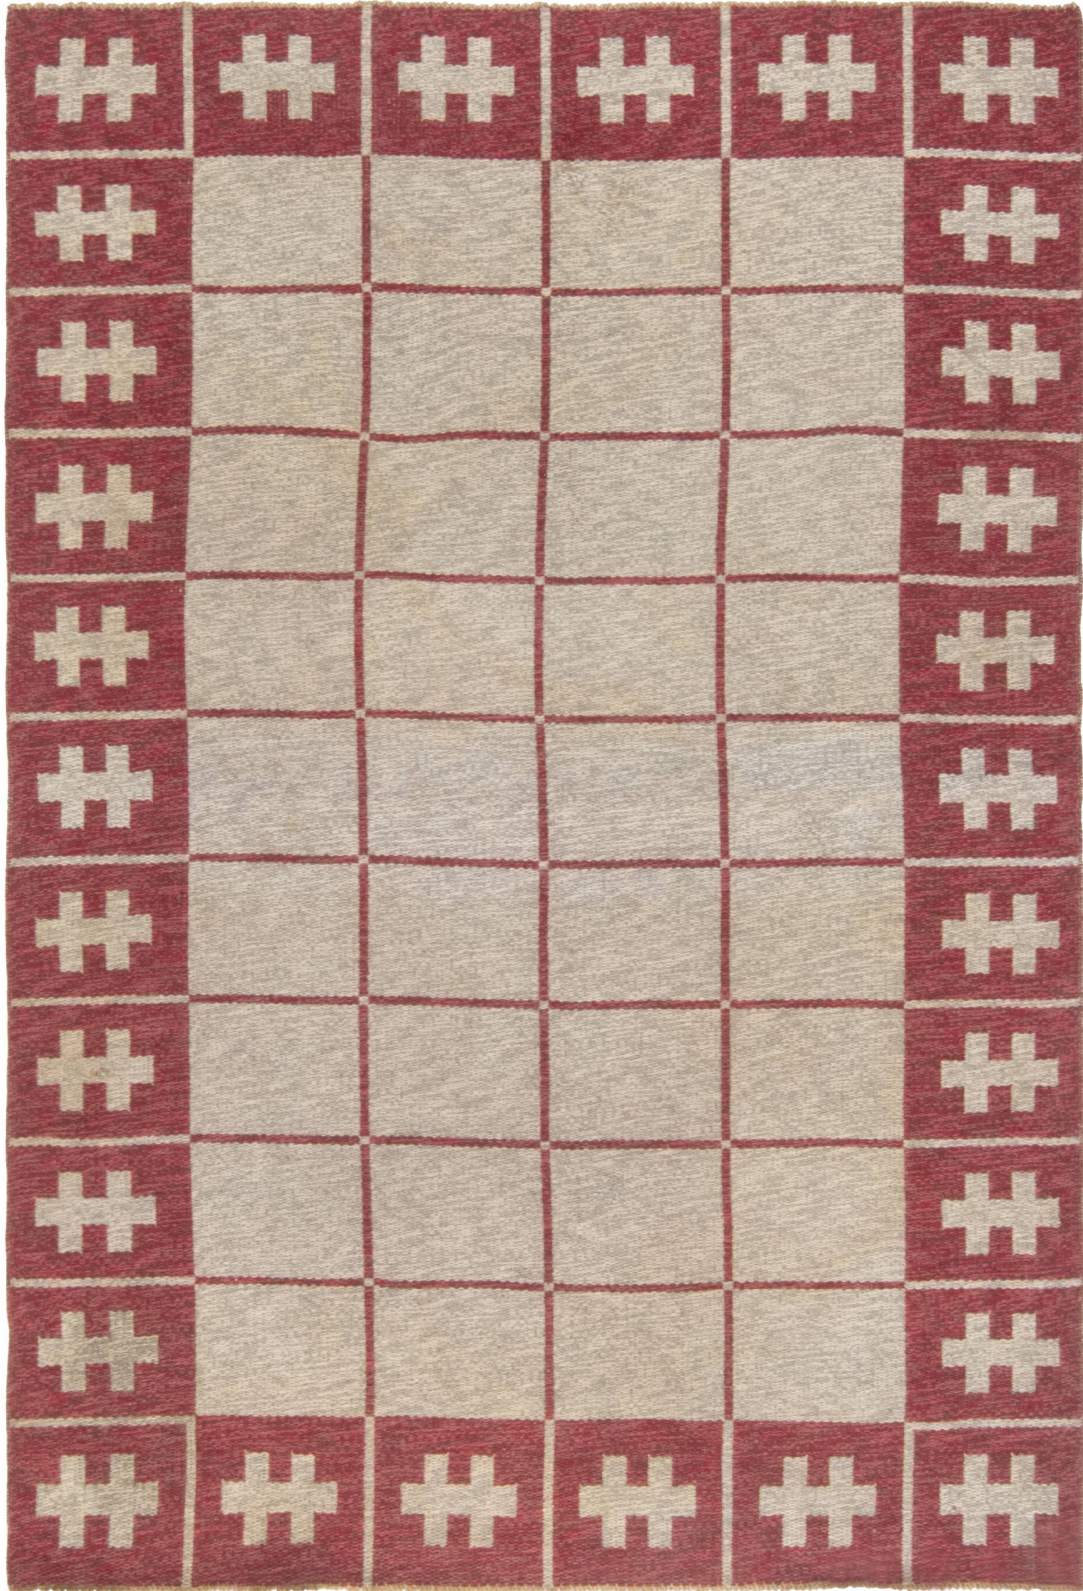

*Doris Leslie Blau*

MID-20TH CENTURY SWEDISH CARMINE, RED, IVORY FLAT-WEAVE  
WOOL RUG

SKU:  
**BB6883**

SIZE:  
**5'3" x 7'7"**

CIRCA:  
**1955**

PRICE:  
**\$12,000**