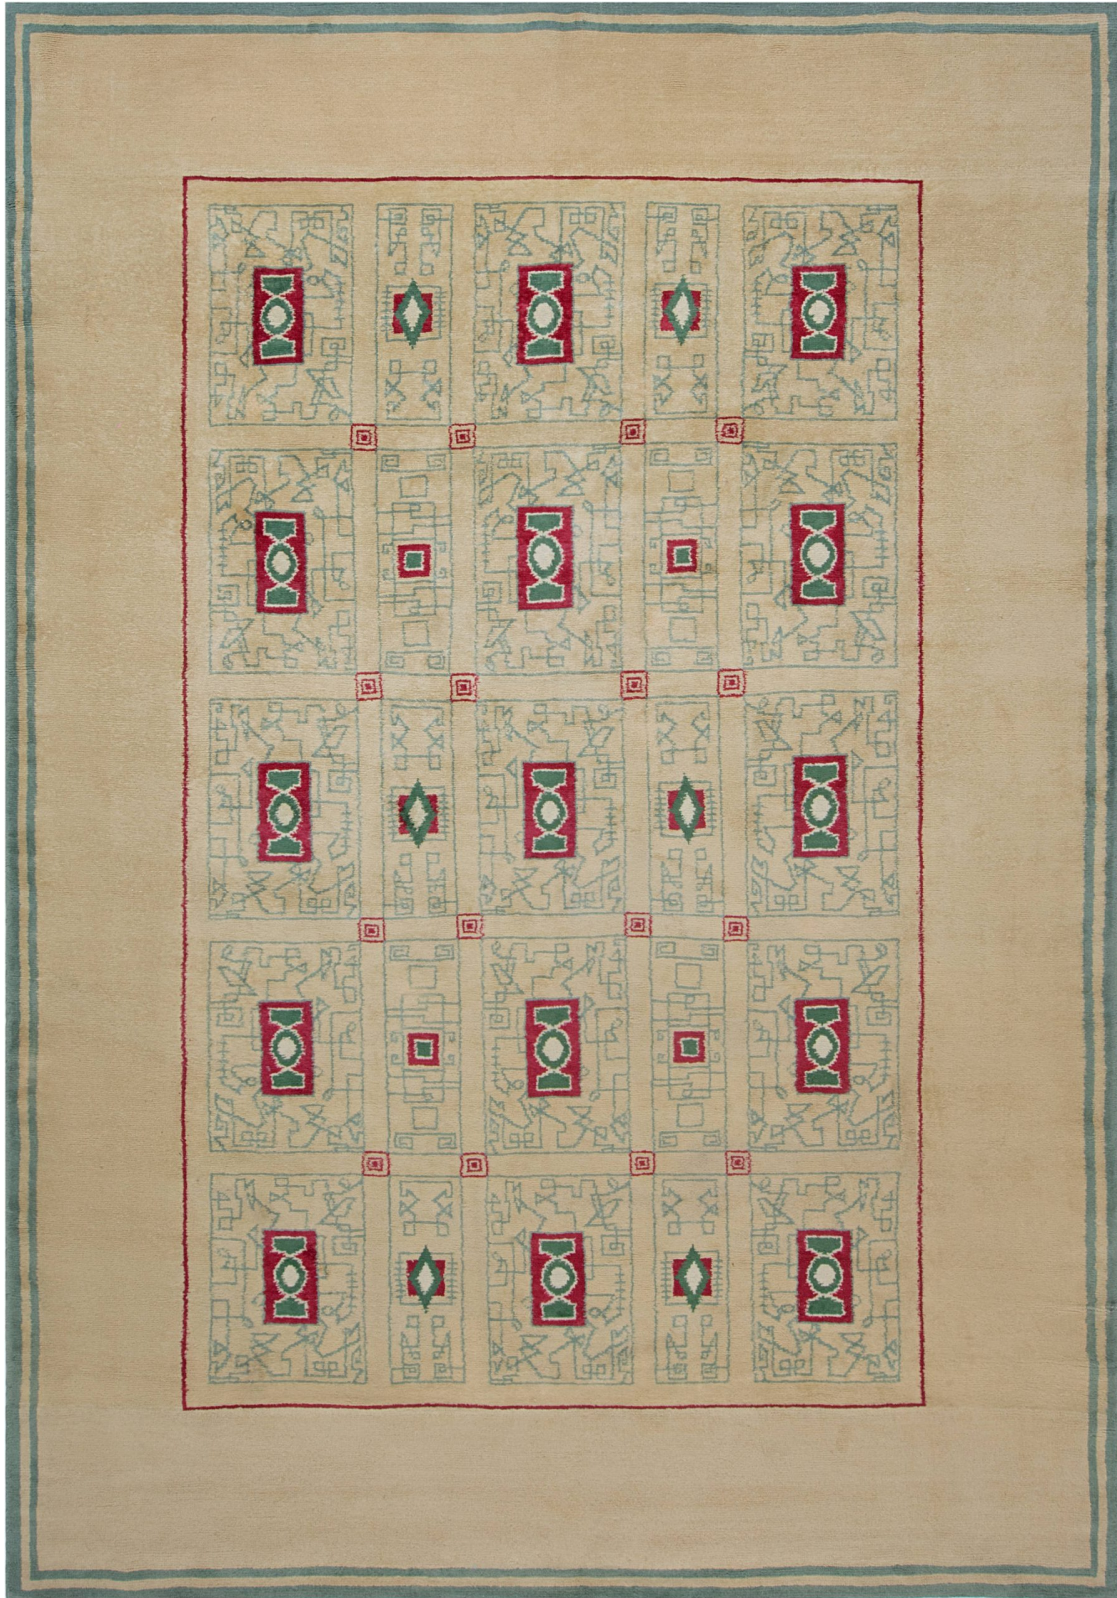

Doris Leslie Blau

FRENCH PAULE LELEU BEIGE, GREEN AND BURGUNDY HAND KNOTTED WOOL RUG

SKU:
BB6914

SIZE:
9'10" x 14'4"

CIRCA:
1940

PRICE:
\$35,000