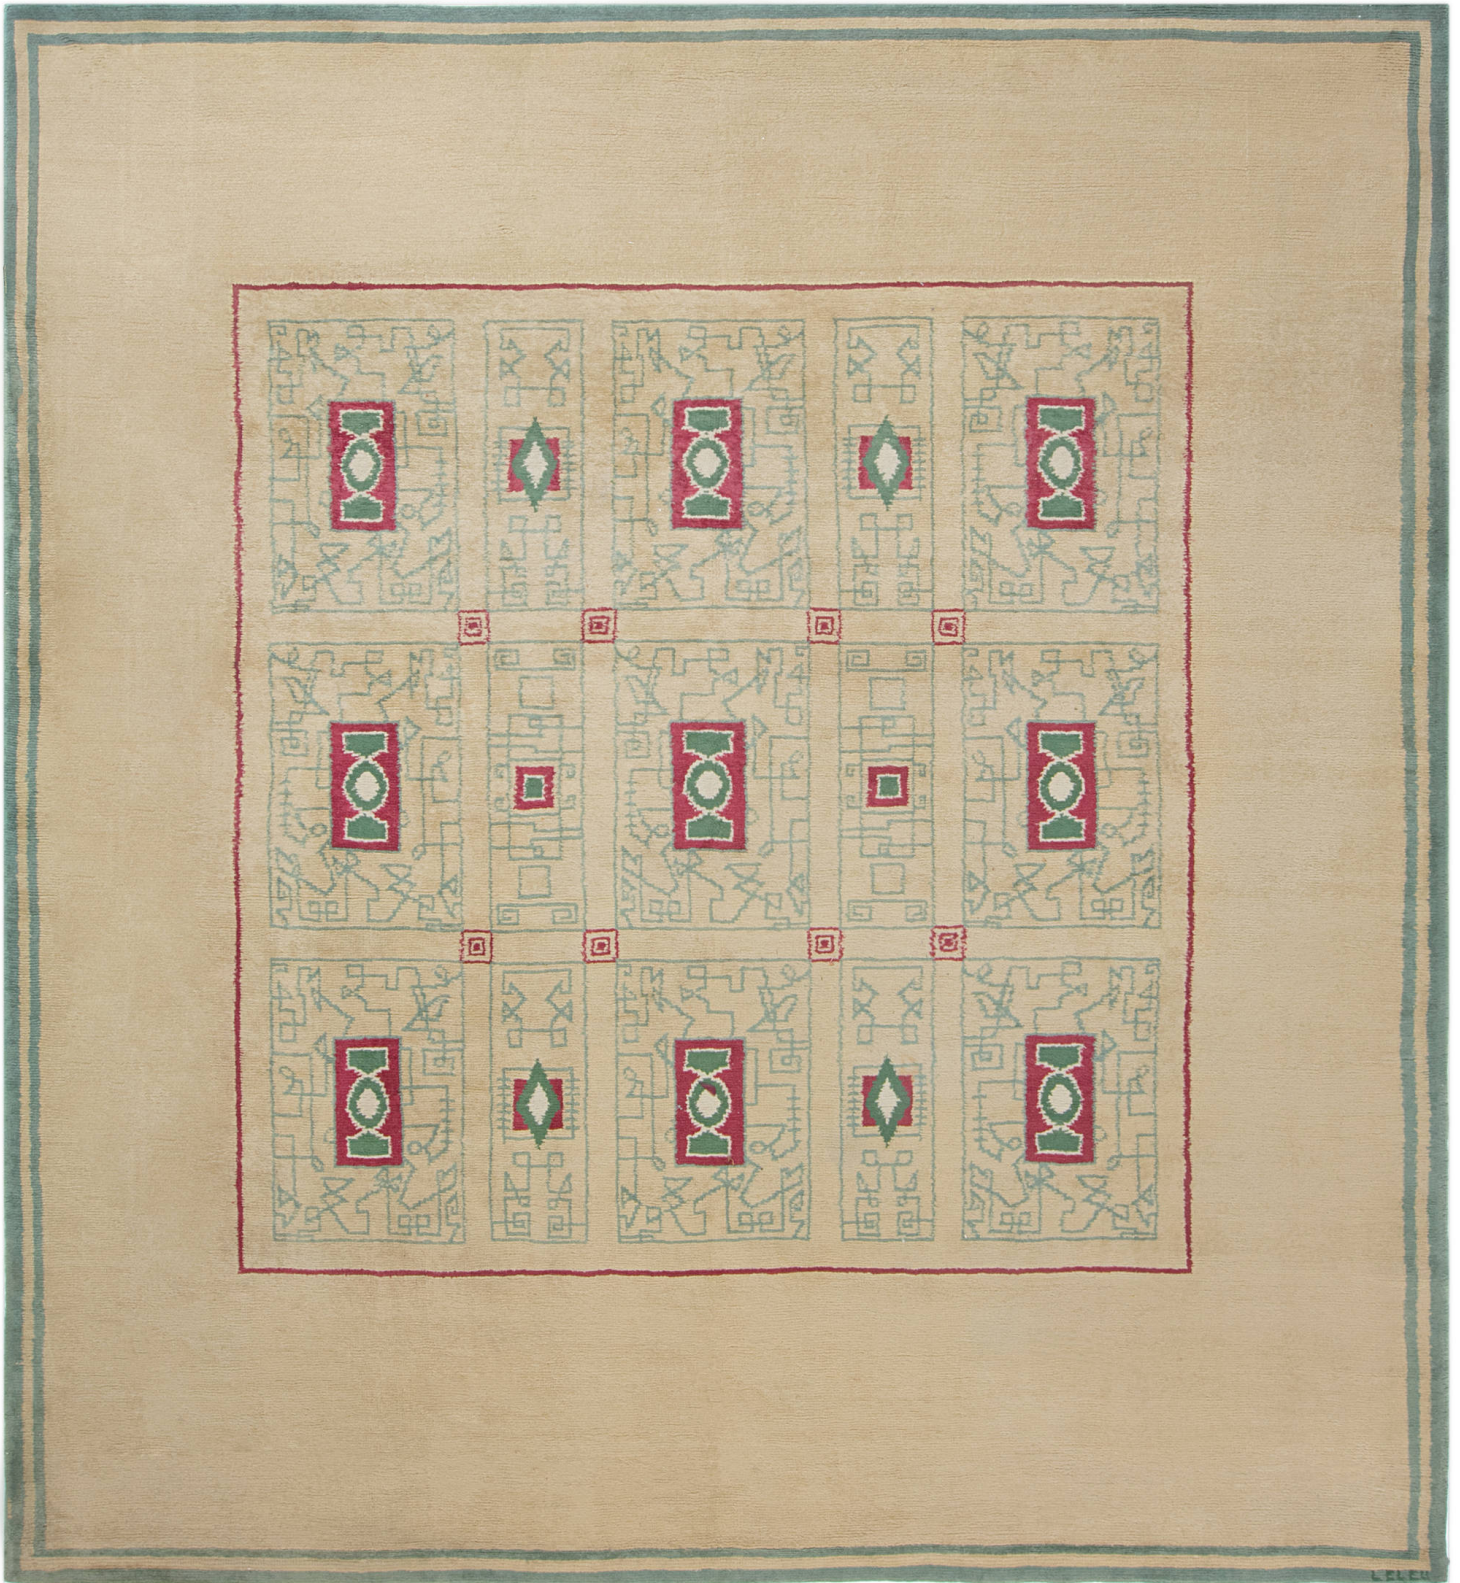

Doris Leslie Blau

FRENCH VINTAGE PAULE LELEU WARM BEIGE, BURGUNDY & GREEN
HAND-KNOTTED RUG

SKU:
BB6911

SIZE:
10'0" x 11'0"

CIRCA:
1940

PRICE:
\$25,000