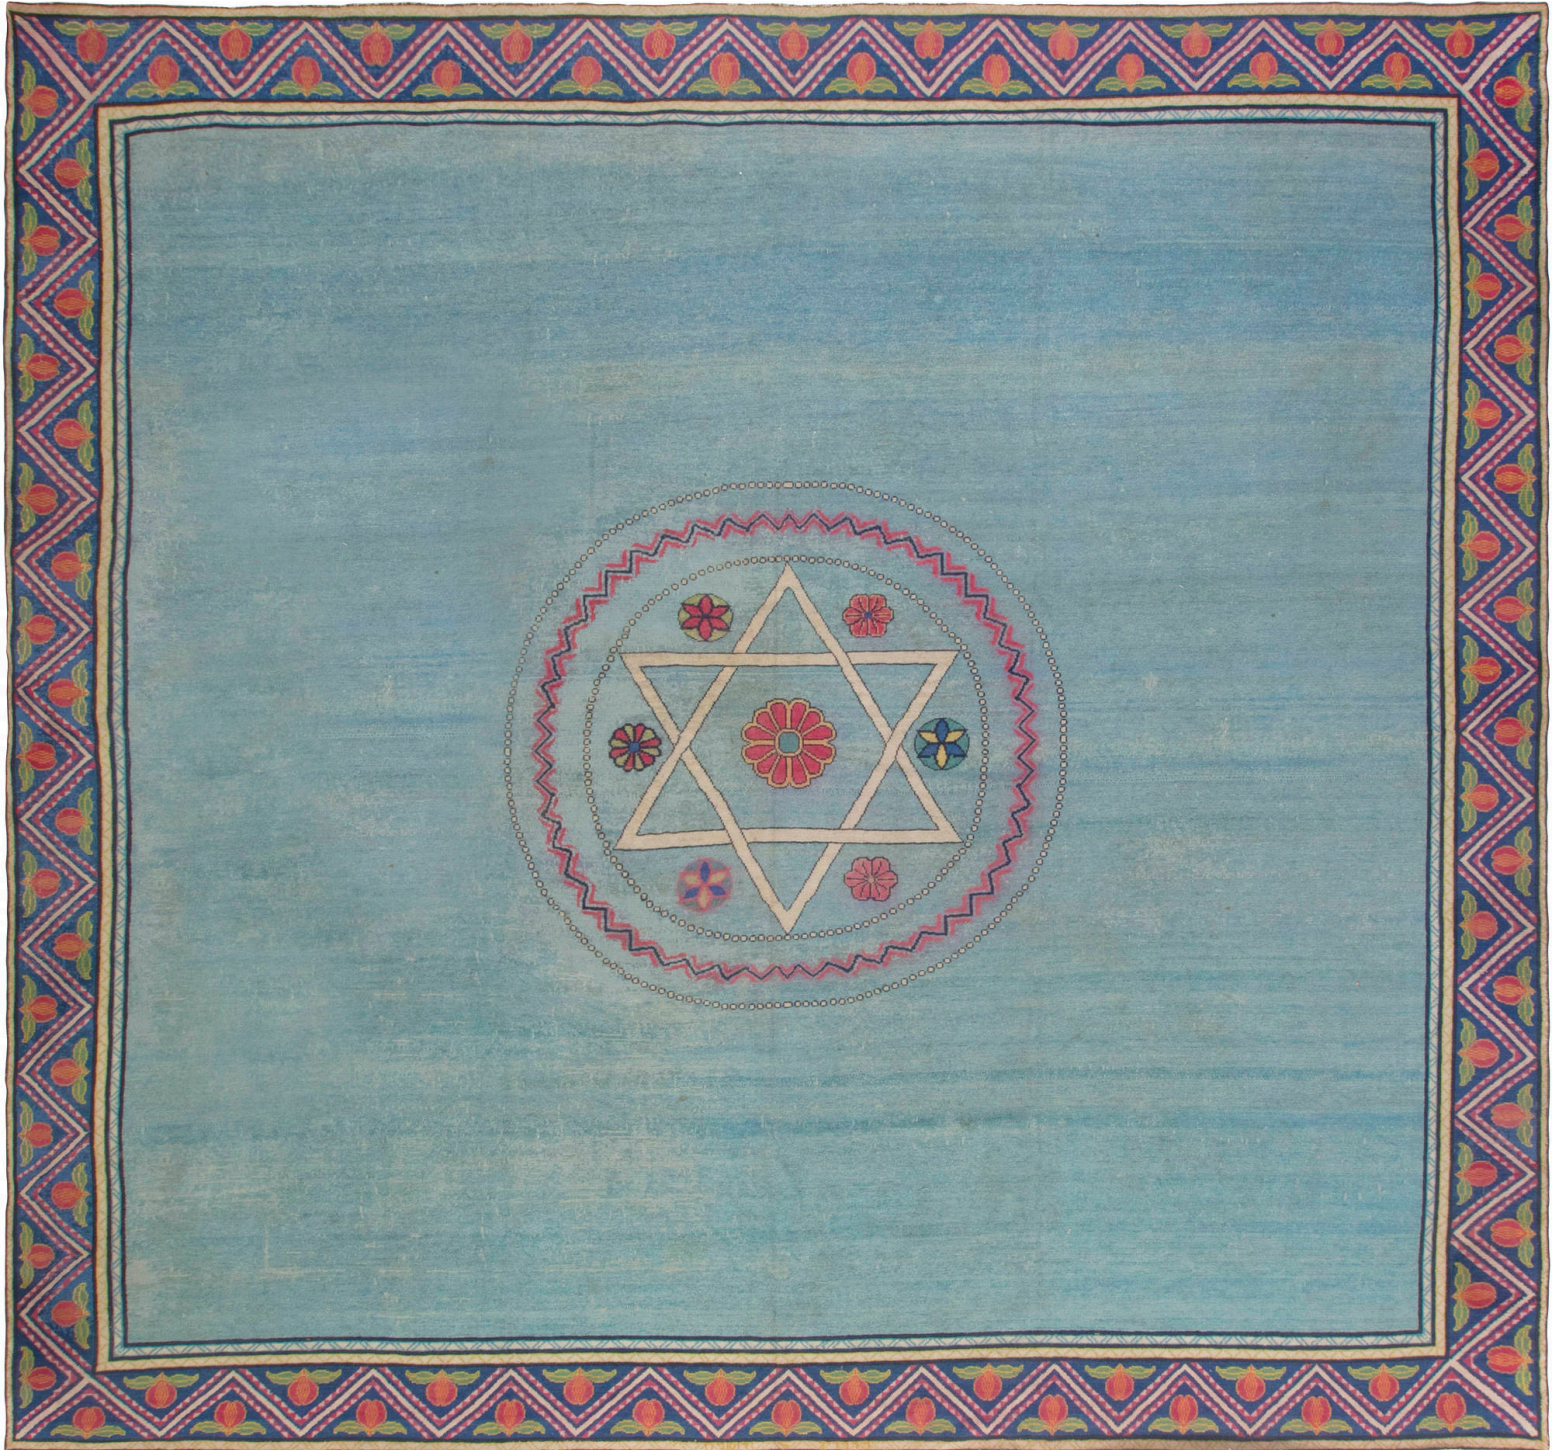

*Doris Leslie Blau*

**JEWES DAVID STAR BLUE AND RED HANDWOVEN WOOL MARBADIA RUG**

SKU:  
**BB6902**

SIZE:  
**12'5" x 13'4"**

CIRCA:  
**1930**

PRICE:  
**\$60,000**