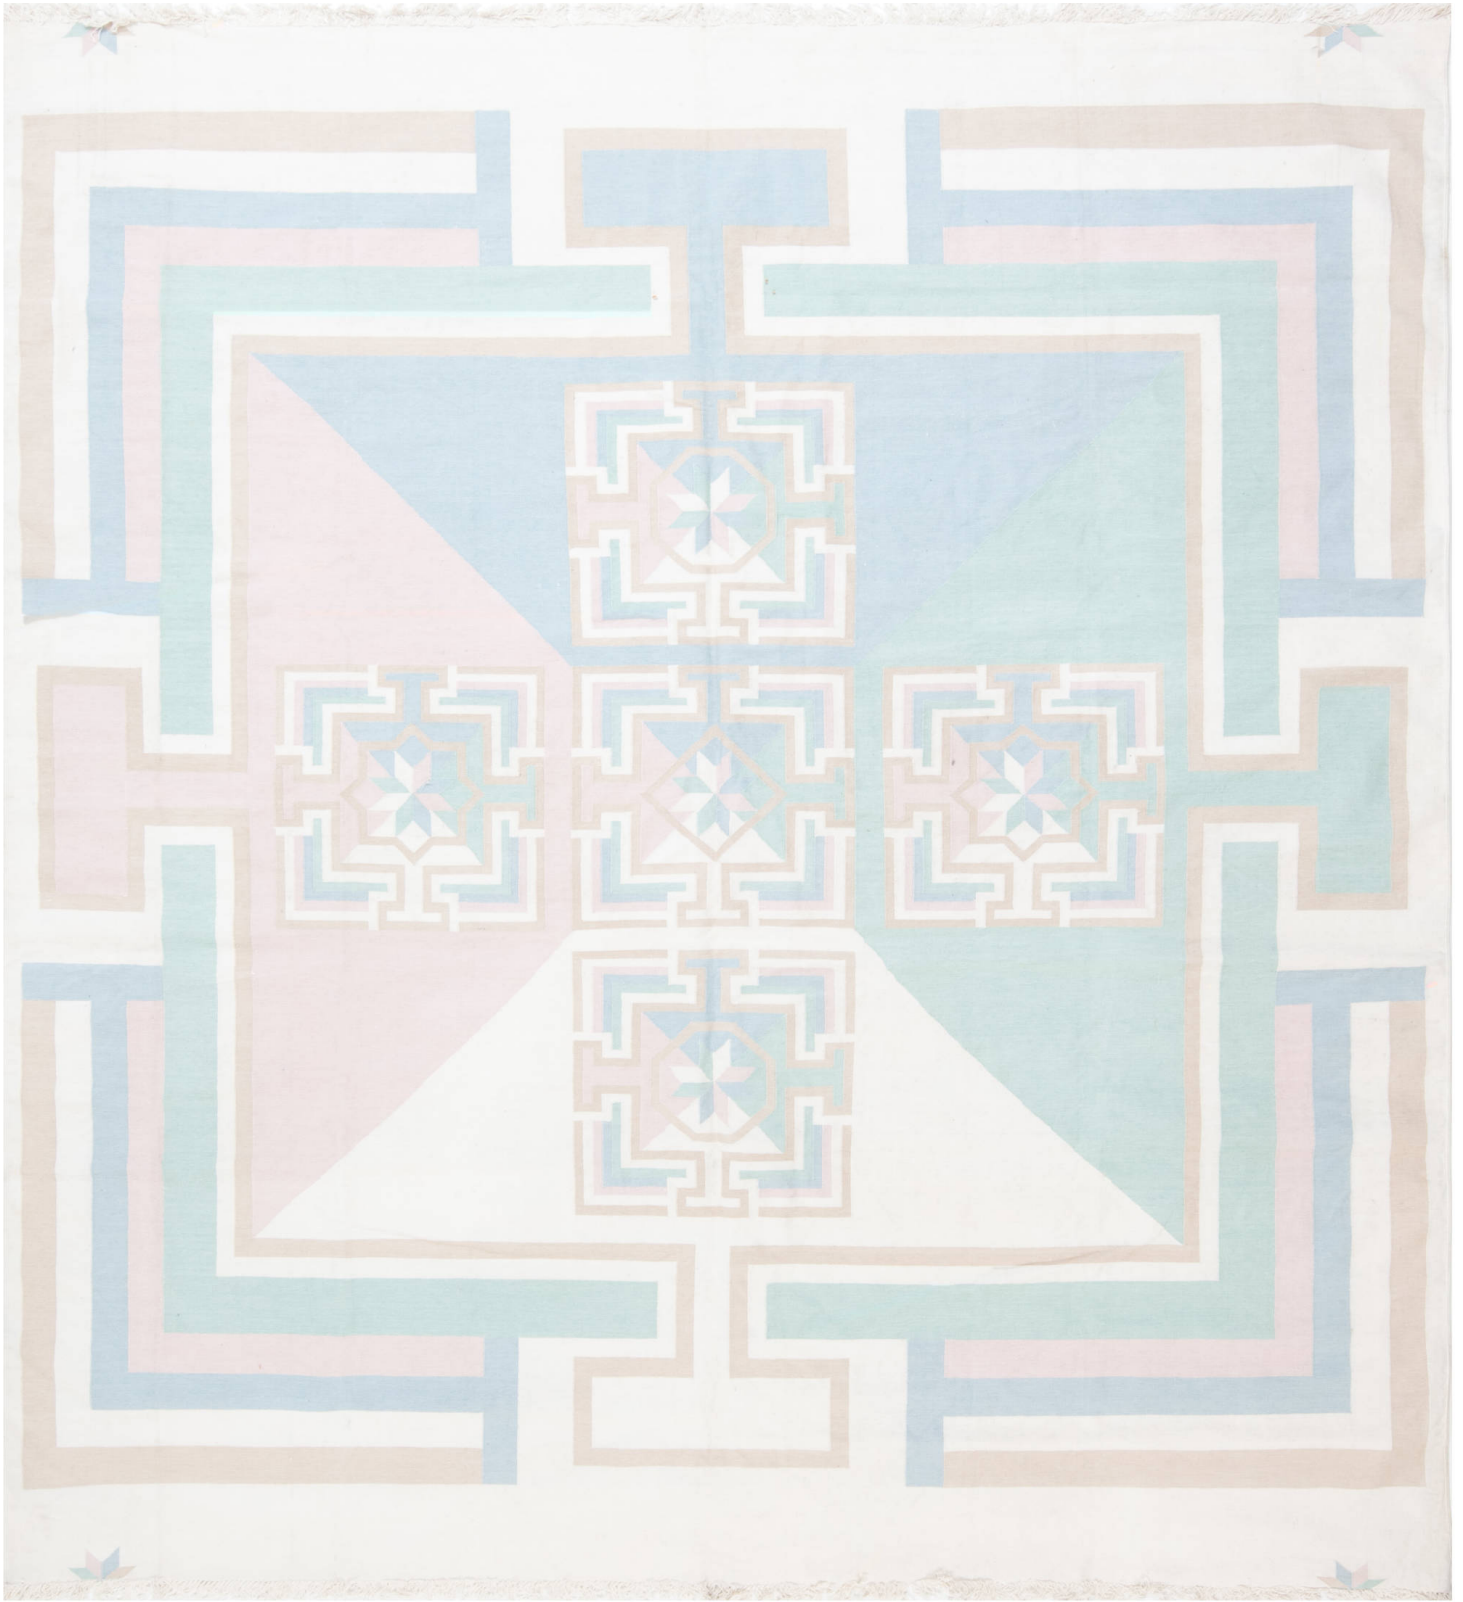

Doris Leslie Blau

VINTAGE INDIAN DHURRIE RUG

SKU:
BB6927

SIZE:
7'10" x 8'10"

CIRCA:
1950

PRICE:
\$6,000