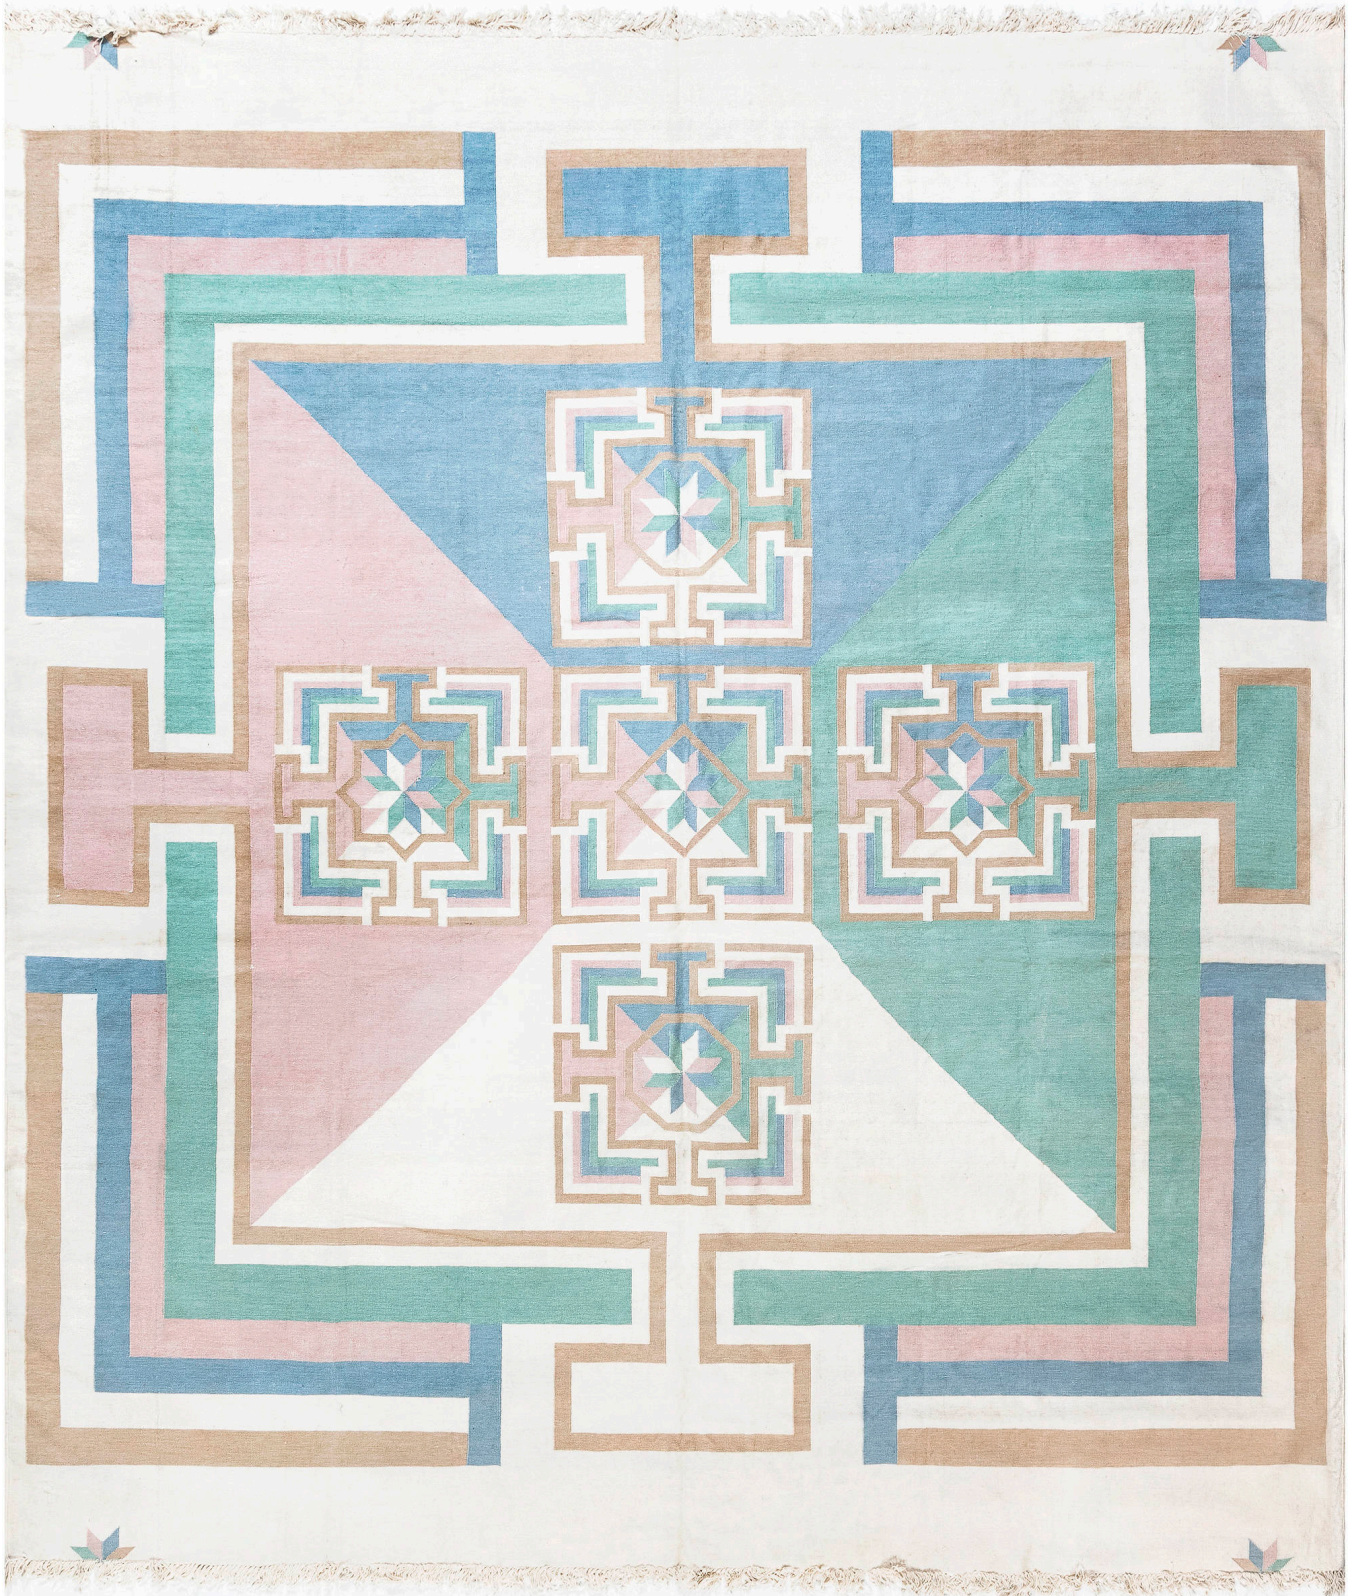

Doris Leslie Blau

**MIDCENTURY INDIAN DHURRIE IN PASTEL TONES HANDWOVEN
COTTON RUG**

SKU:
BB6927

SIZE:
7'10" x 8'10"

CIRCA:
1950

PRICE:
\$6,000