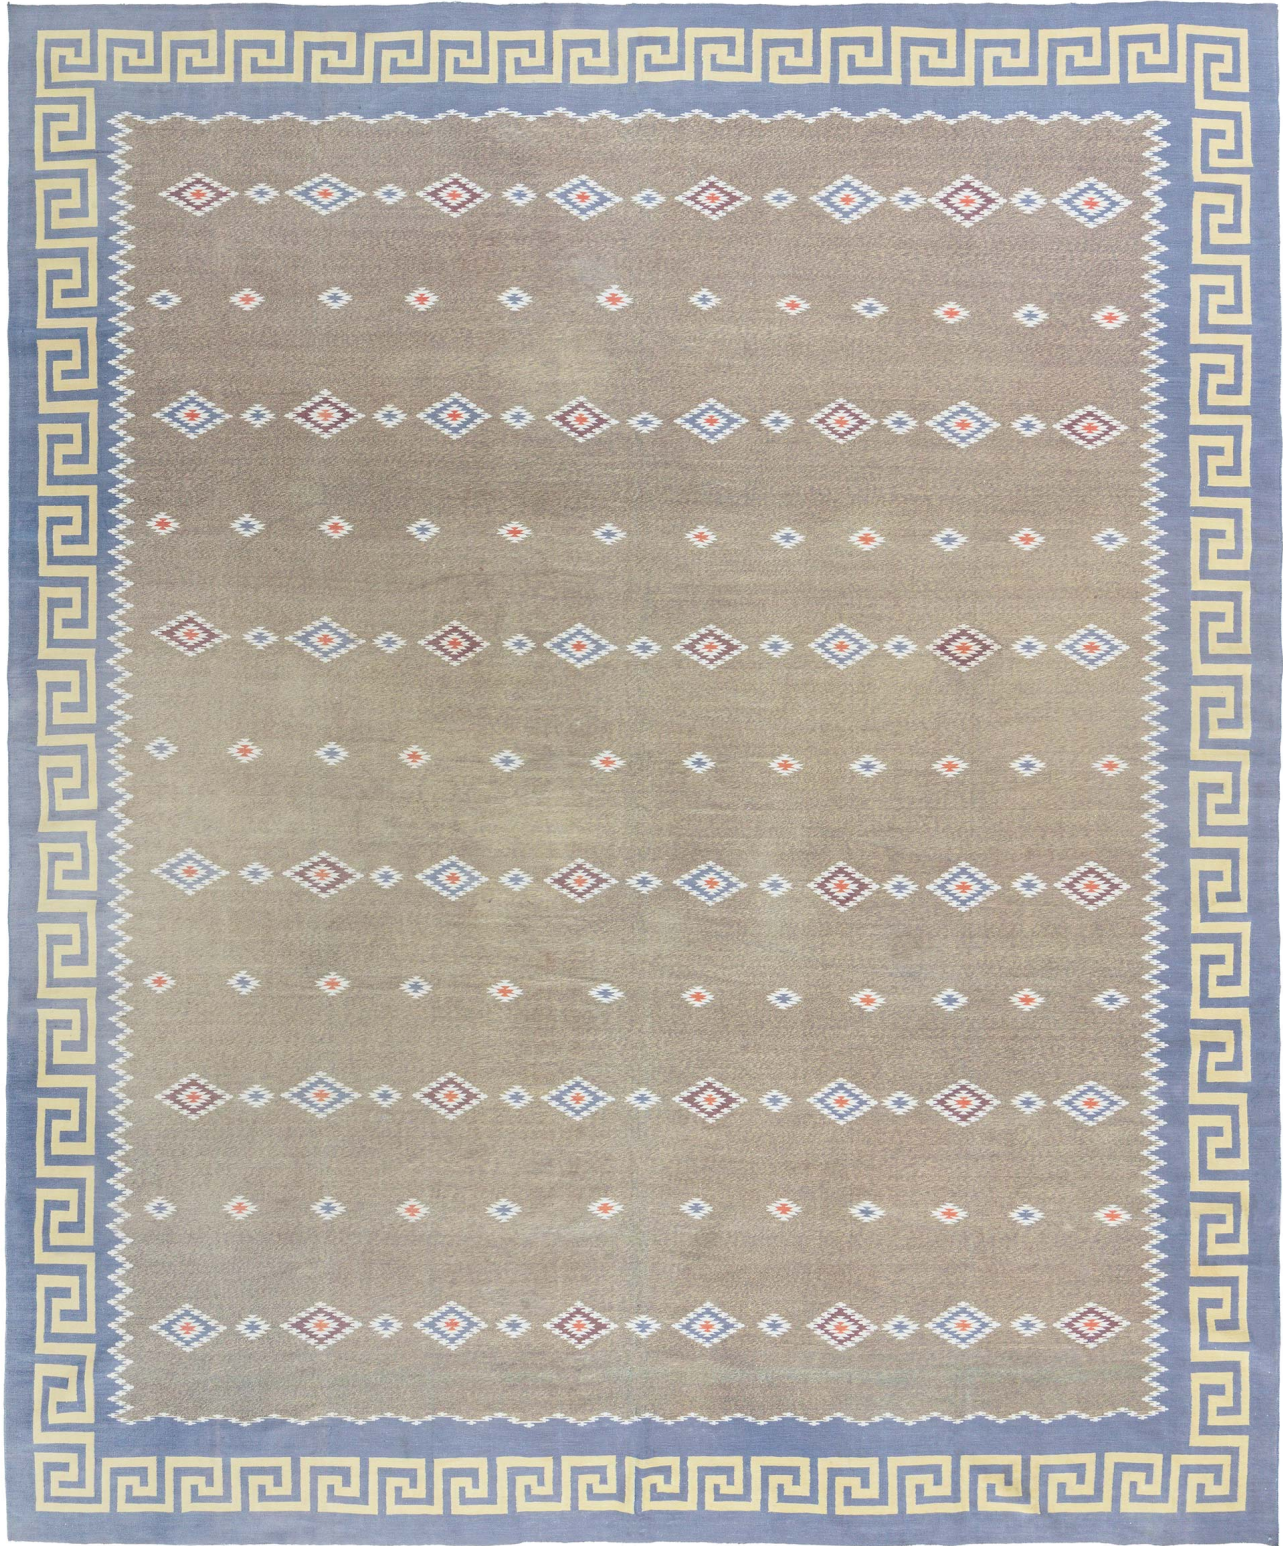

Doris Leslie Blau

INDIAN DHURRIE RUG

SKU:
BB7951

SIZE:
10'4" × 12'6"

CIRCA:
1955

PRICE:
\$28,000