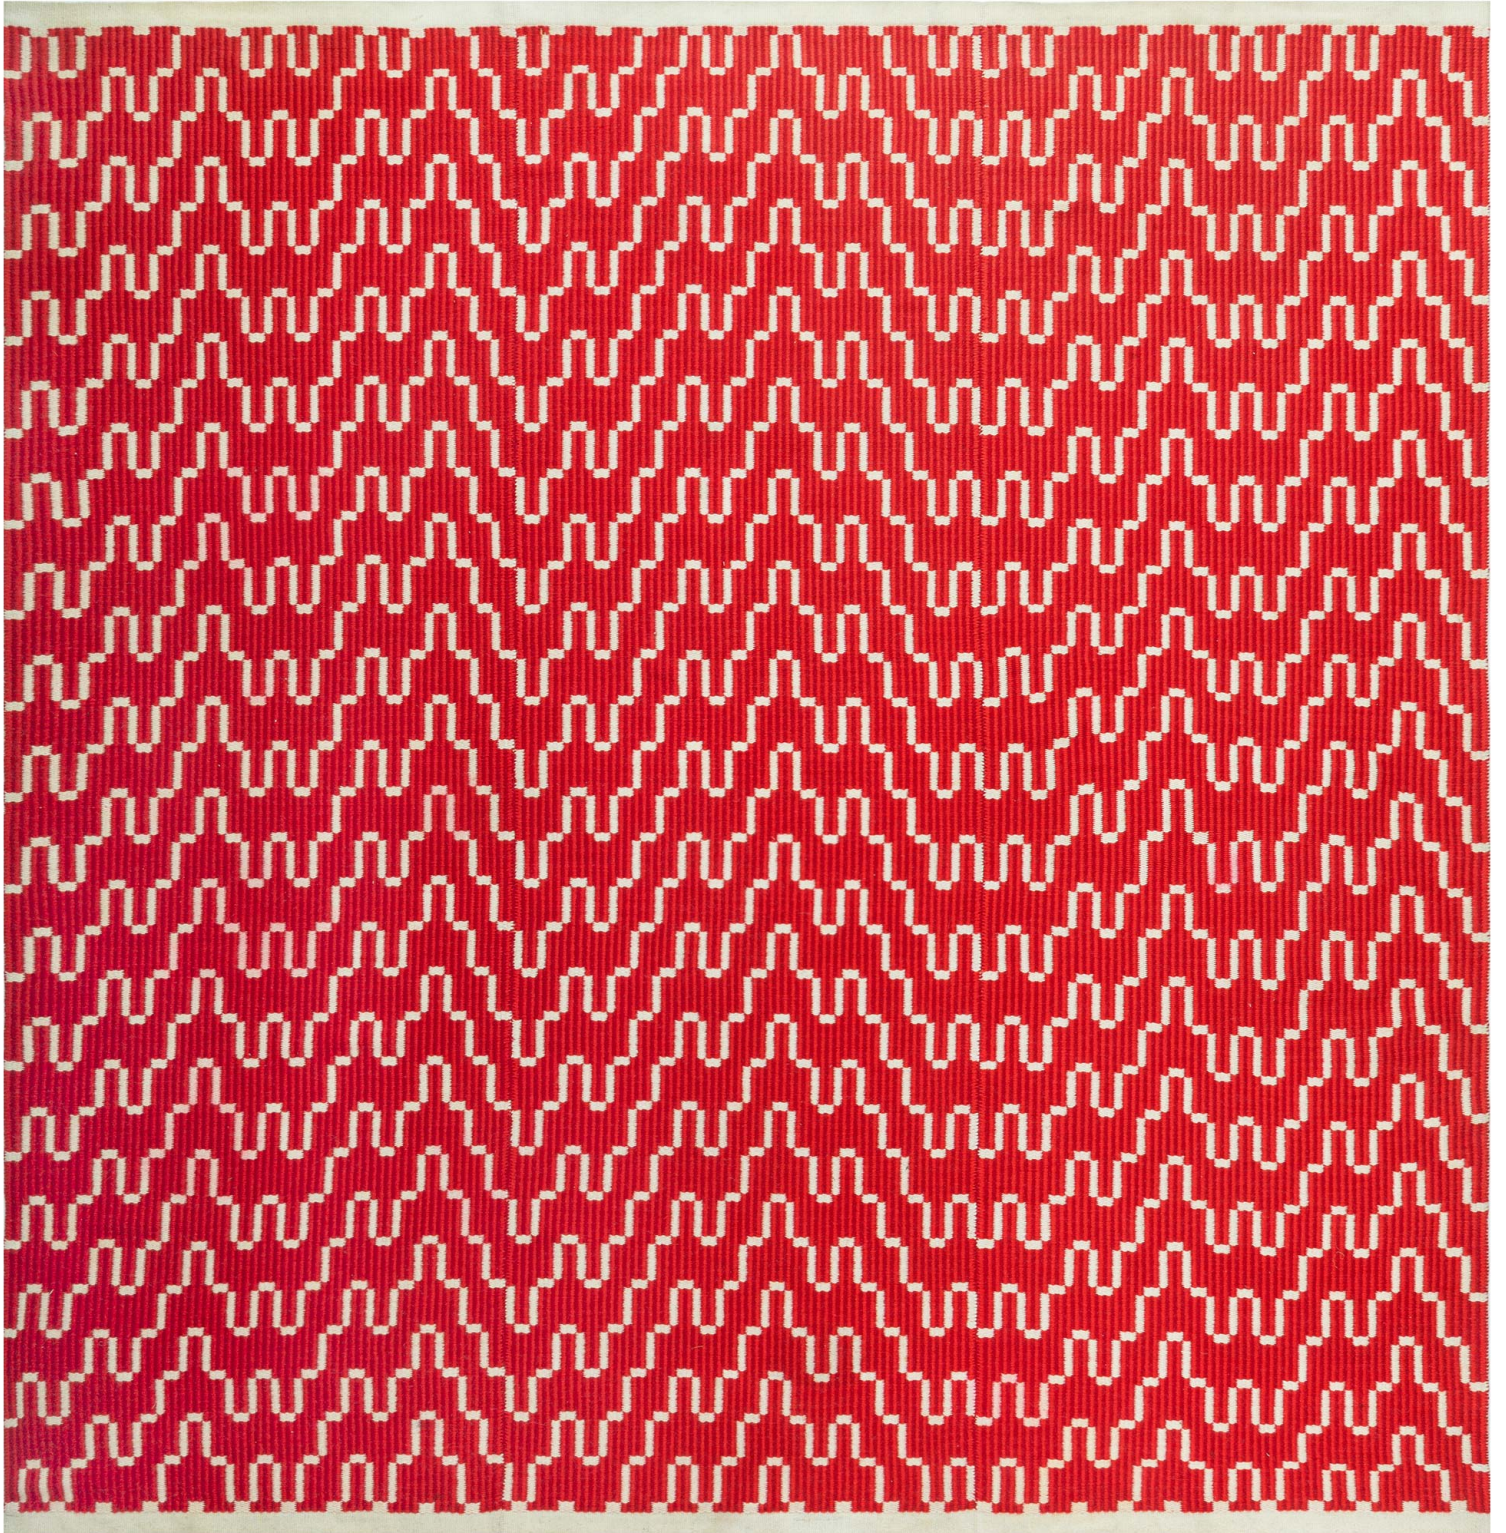

*Doris Leslie Blau*

VINTAGE FLAT WOVEN DOUBLE SIDED RUG

SKU:  
**BB7877**

SIZE:  
**9'8" x 10'3"**

CIRCA:  
**1960**

PRICE:  
**\$16,000**