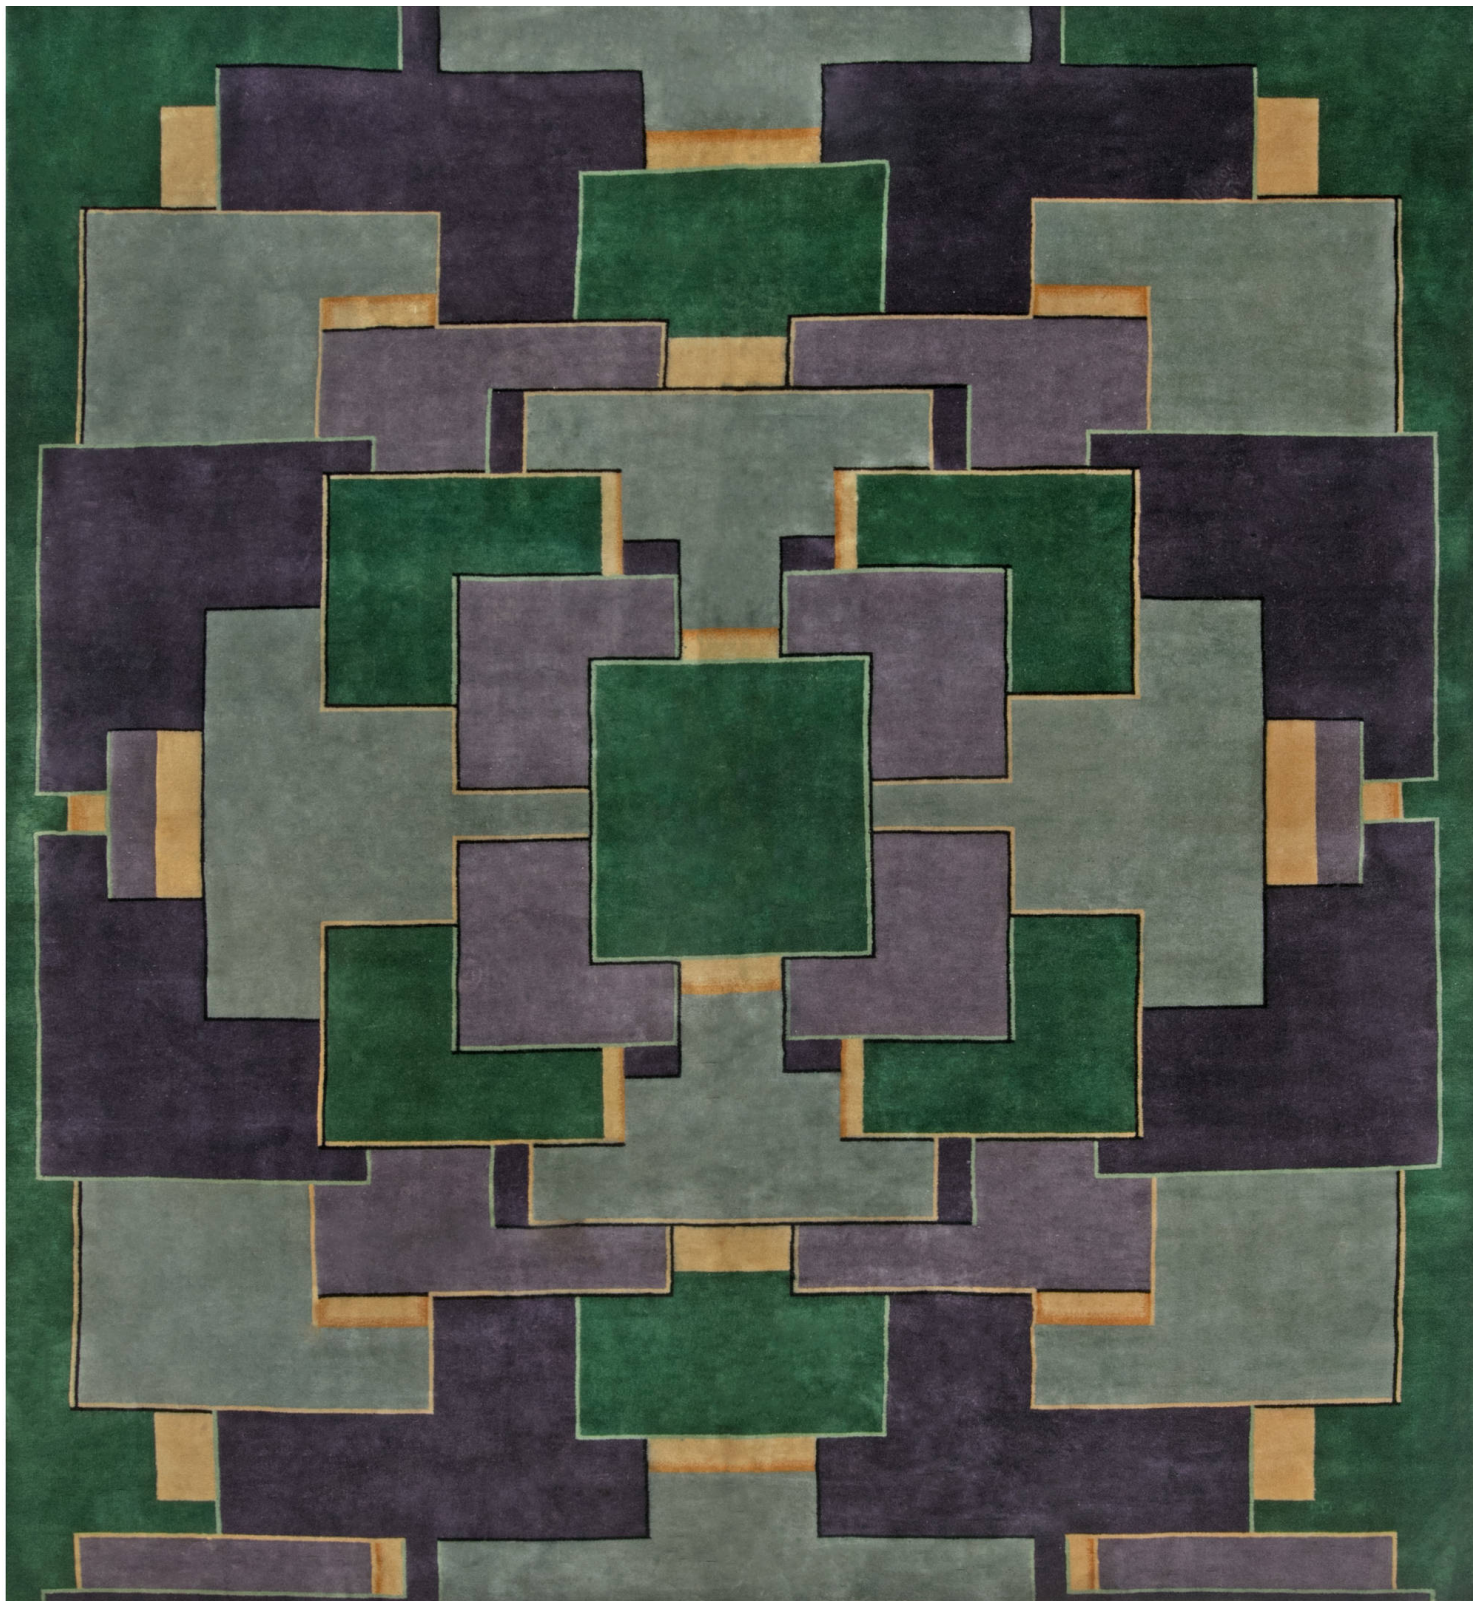

Doris Leslie Blau

VINTAGE CHINESE DECO RUG

SKU:
BB7036

SIZE:
8'8" x 9'3"

CIRCA:
1940

PRICE:
\$29,000