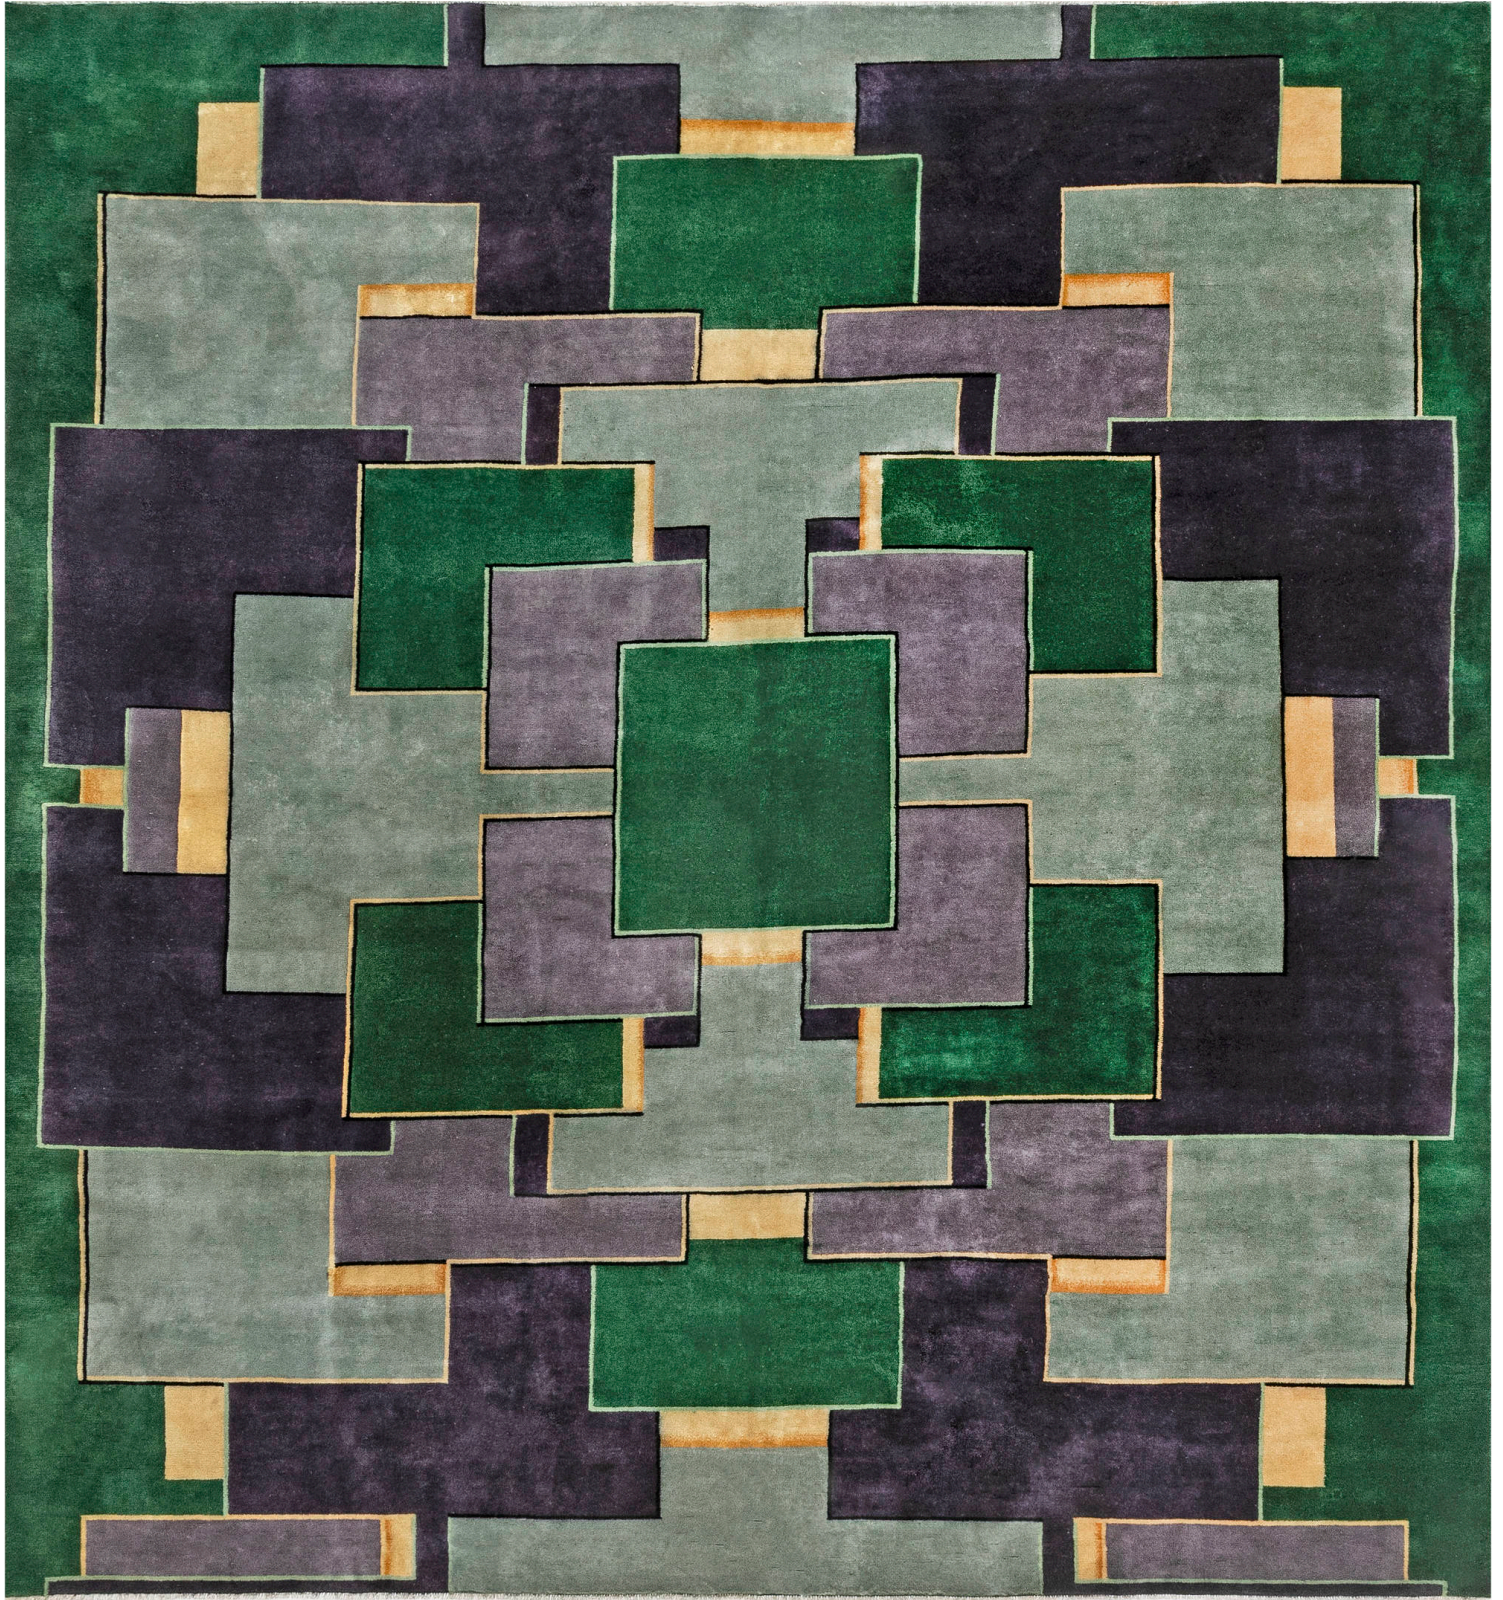

Doris Leslie Blau

VINTAGE CHINESE DECO RUG

SKU:
BB7036

SIZE:
8'8" x 9'3"

CIRCA:
1940

PRICE:
\$29,000