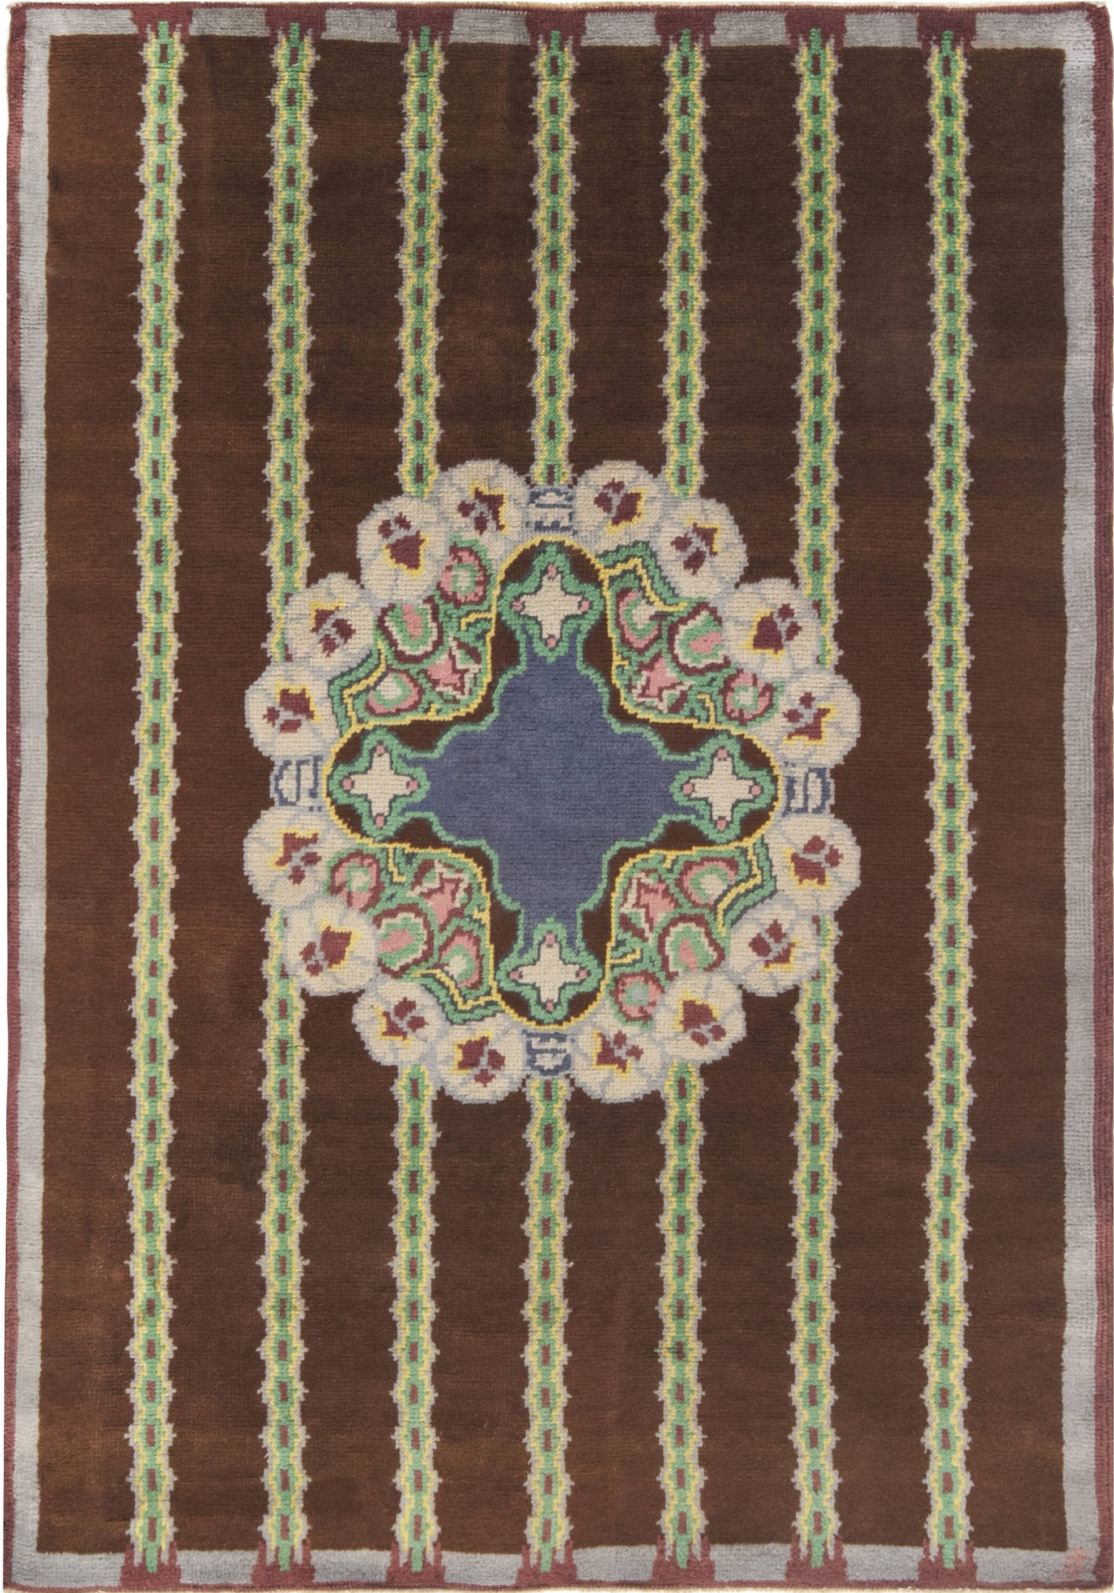

Doris Leslie Blau

FRENCH ART DECO BROWN, GREEN, YELLOW, BLUE, LILAC HANDMADE WOOL RUG

SKU:
BB6639

SIZE:
5'2" x 7'4"

CIRCA:
-

PRICE:
\$9,000