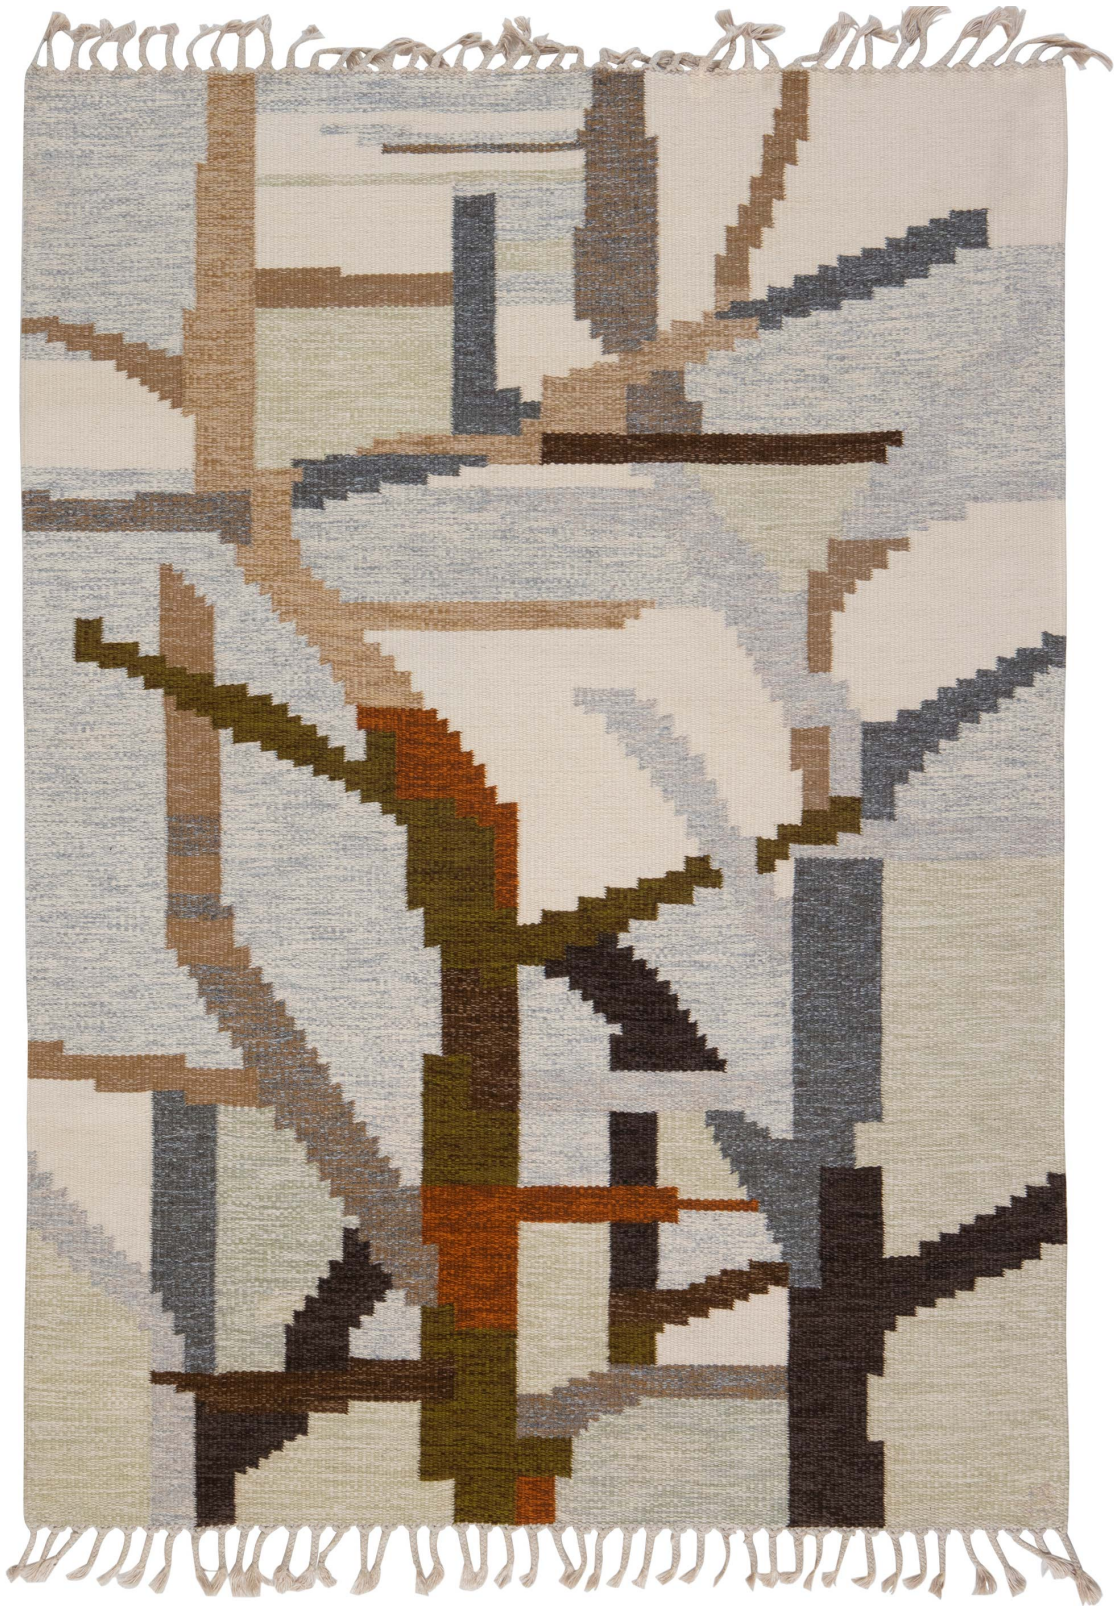

Doris Leslie Blau

SWEDISH RUG SIGNED BY INGEGERD SILOW

SKU:
BB7687

SIZE:
5'5" x 7'7"

CIRCA:
1950

PRICE:
\$8,000