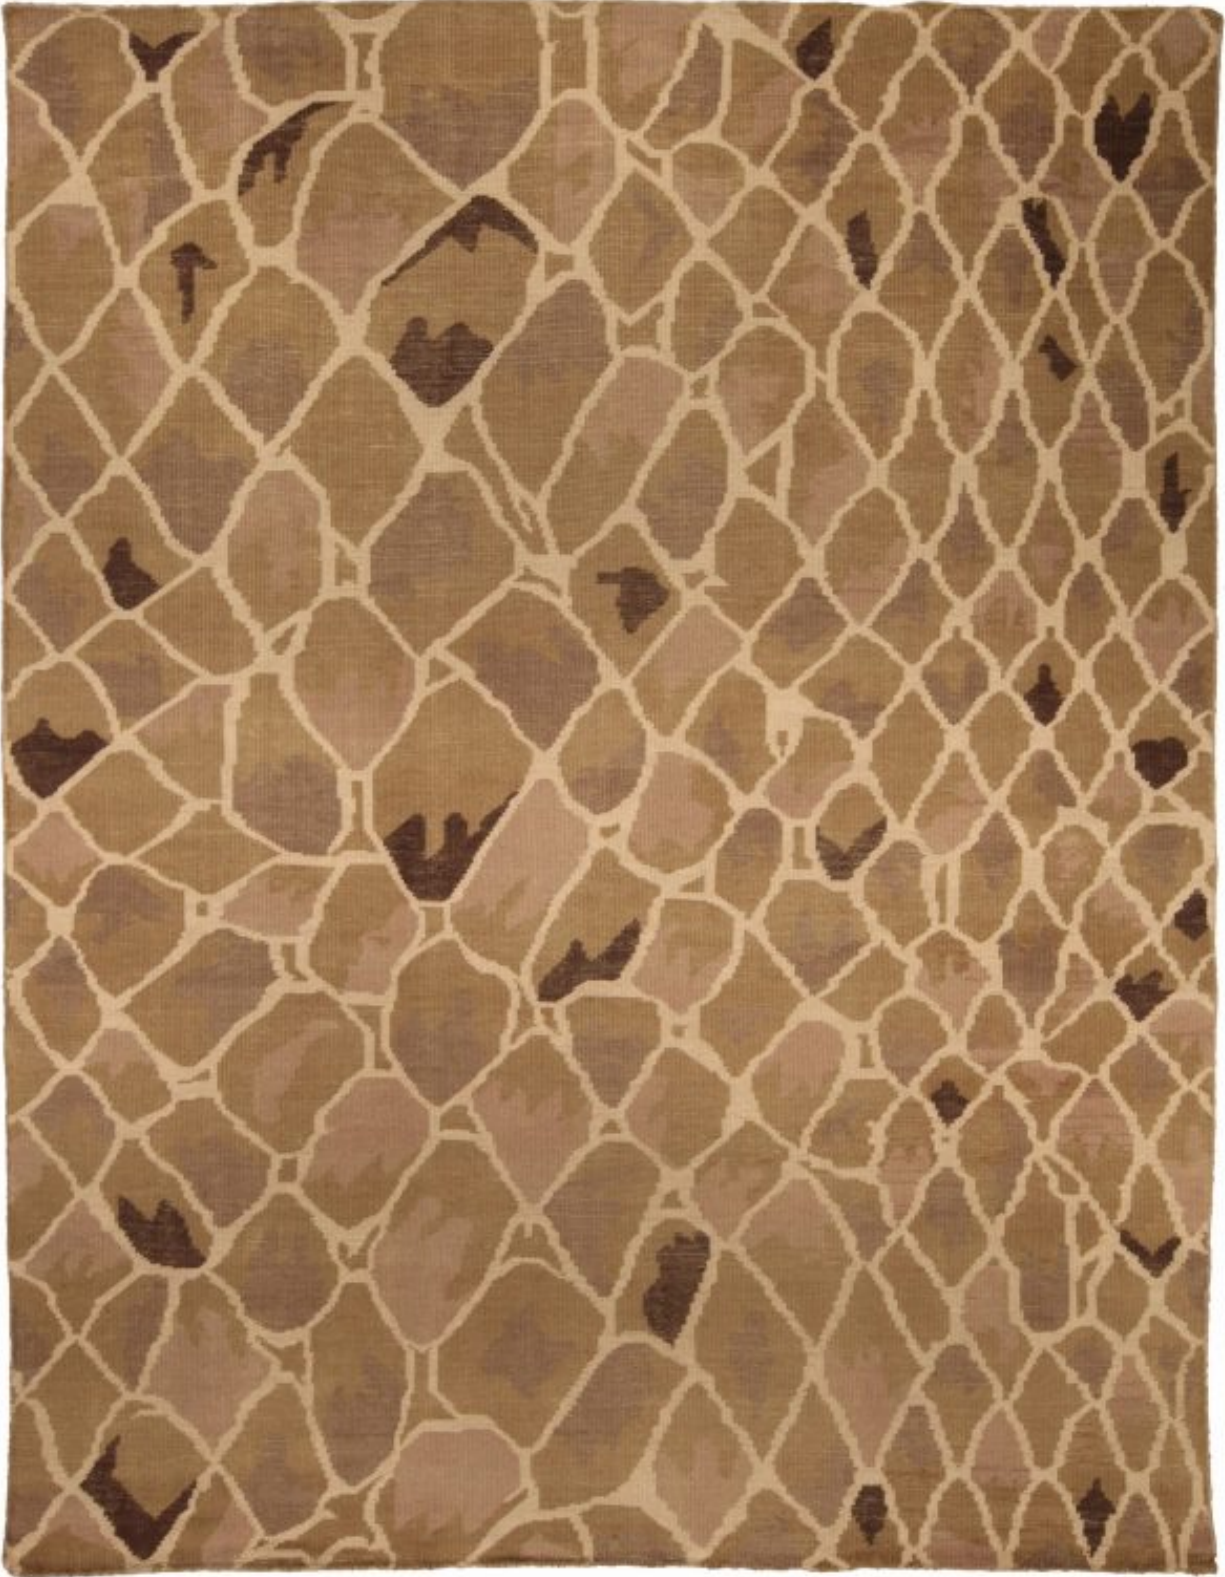

*Doris Leslie Blau*

## SNAKE DESIGN

N10328  
Price: \$4,600

Size: 7'8" x 10'0"  
Circa: -