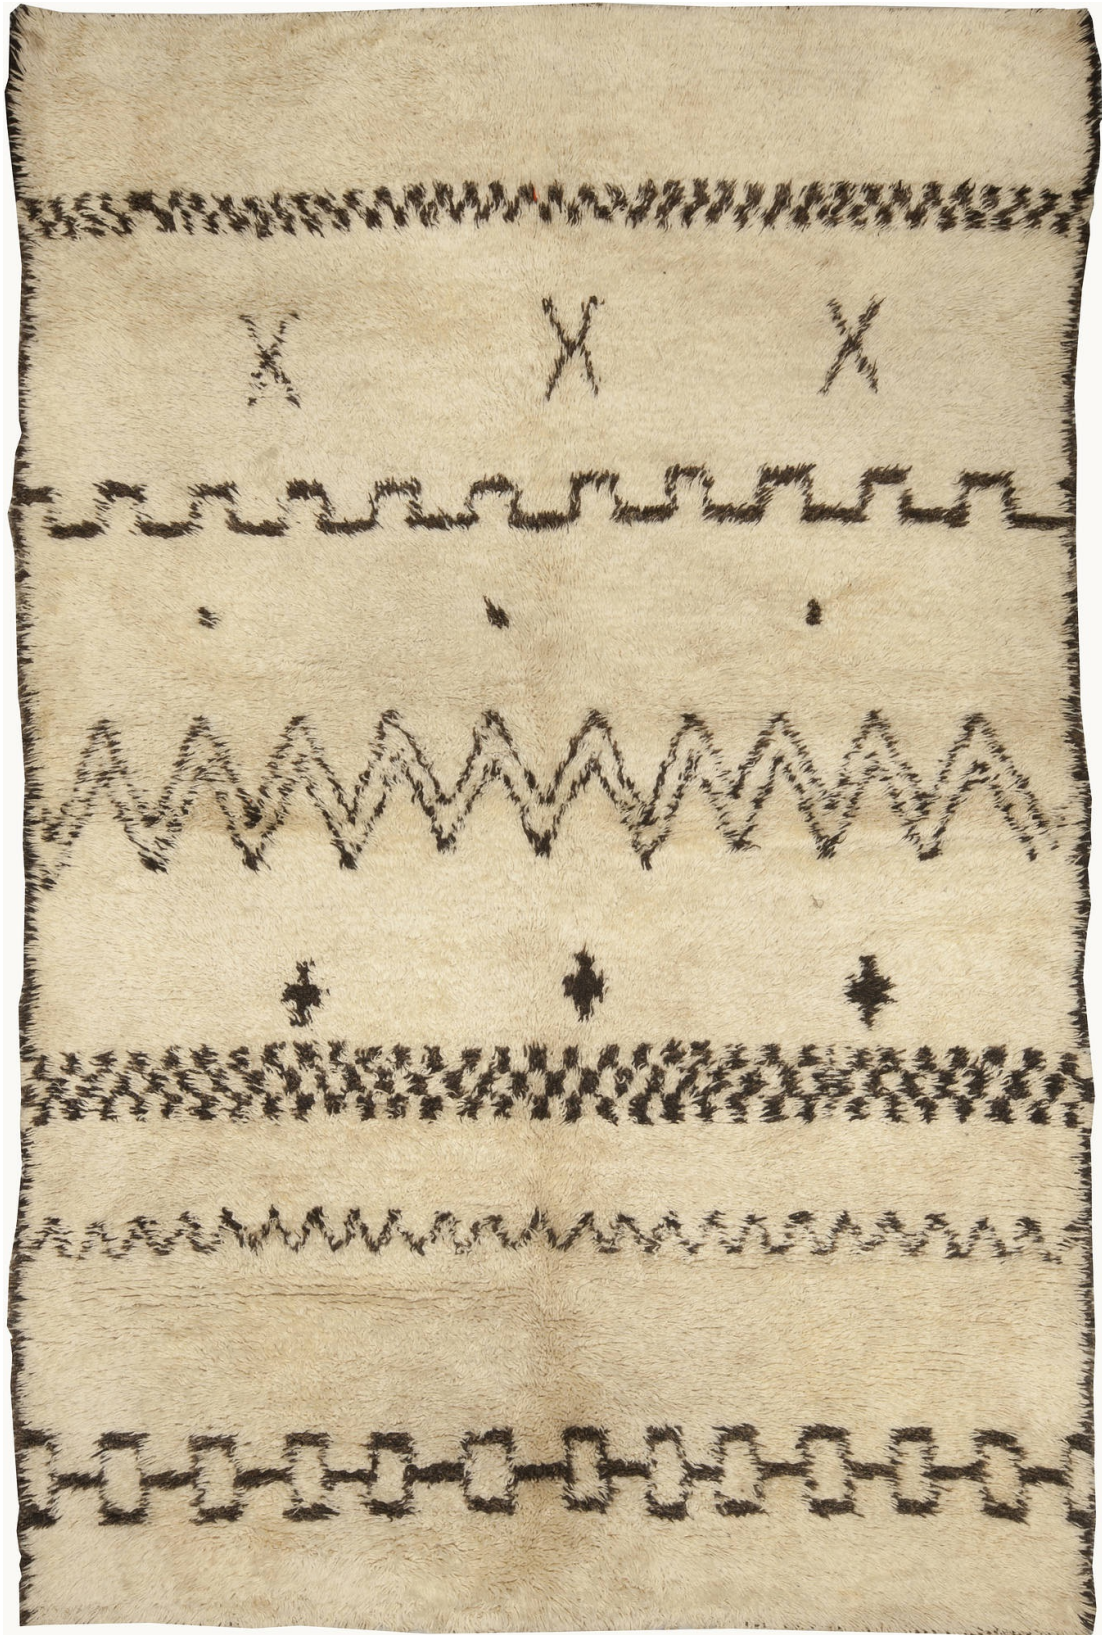

*Doris Leslie Blau*

VINTAGE MOROCCAN RUG

BB5040

Size: 6'5" x 9'10"

Circa: 1940