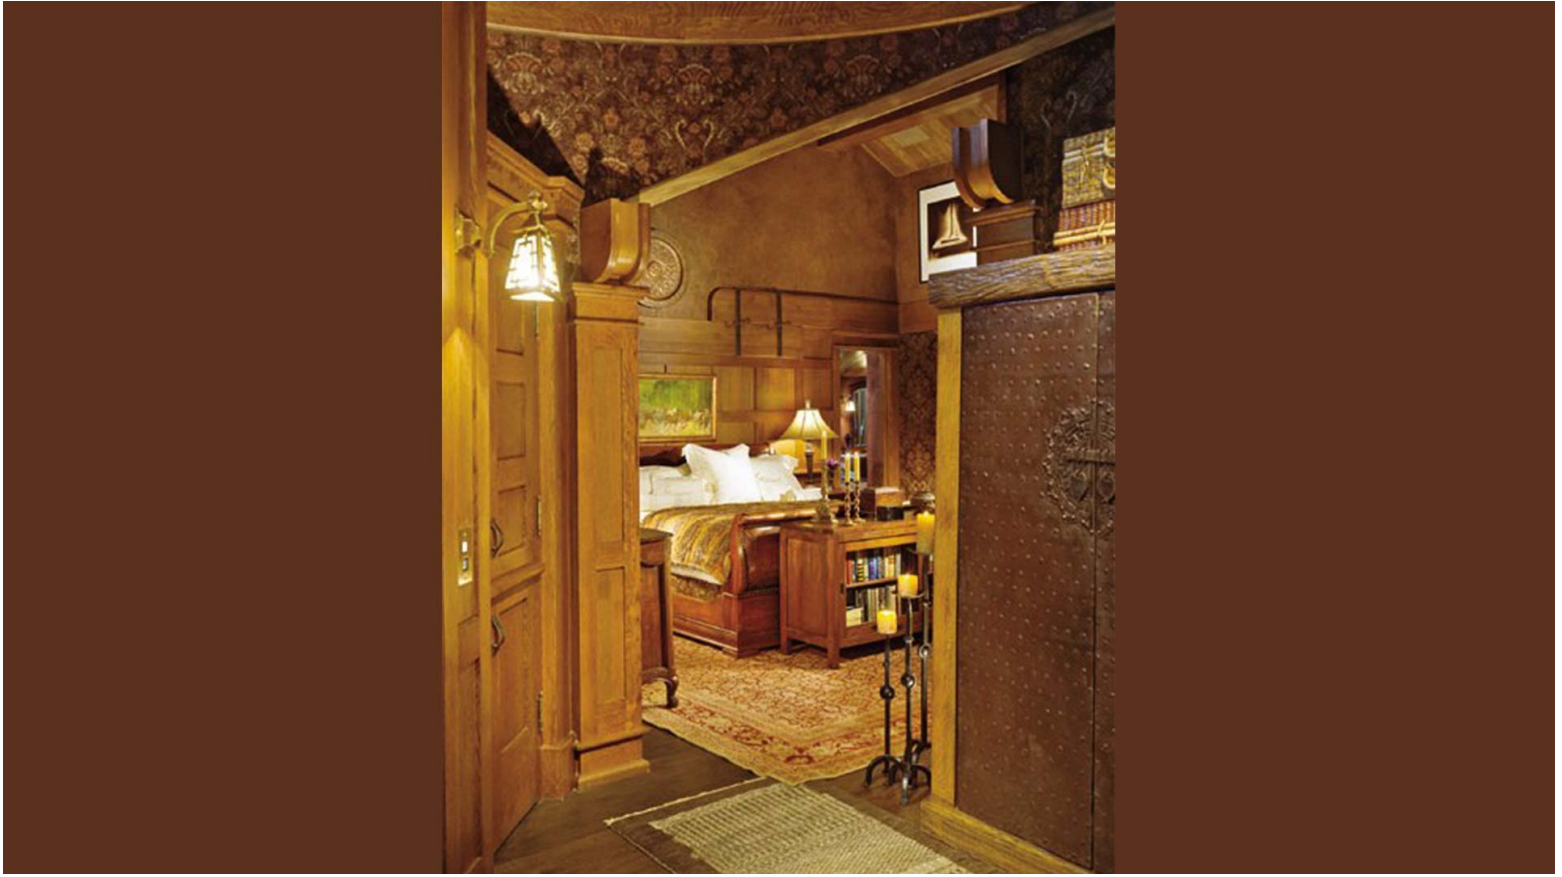

## INTERIOR DESIGN BY SAMUEL BOTERO

SKU:  
**R100019**

SIZE:  
**CUSTOM**

CIRCA:  
-

PRICE: