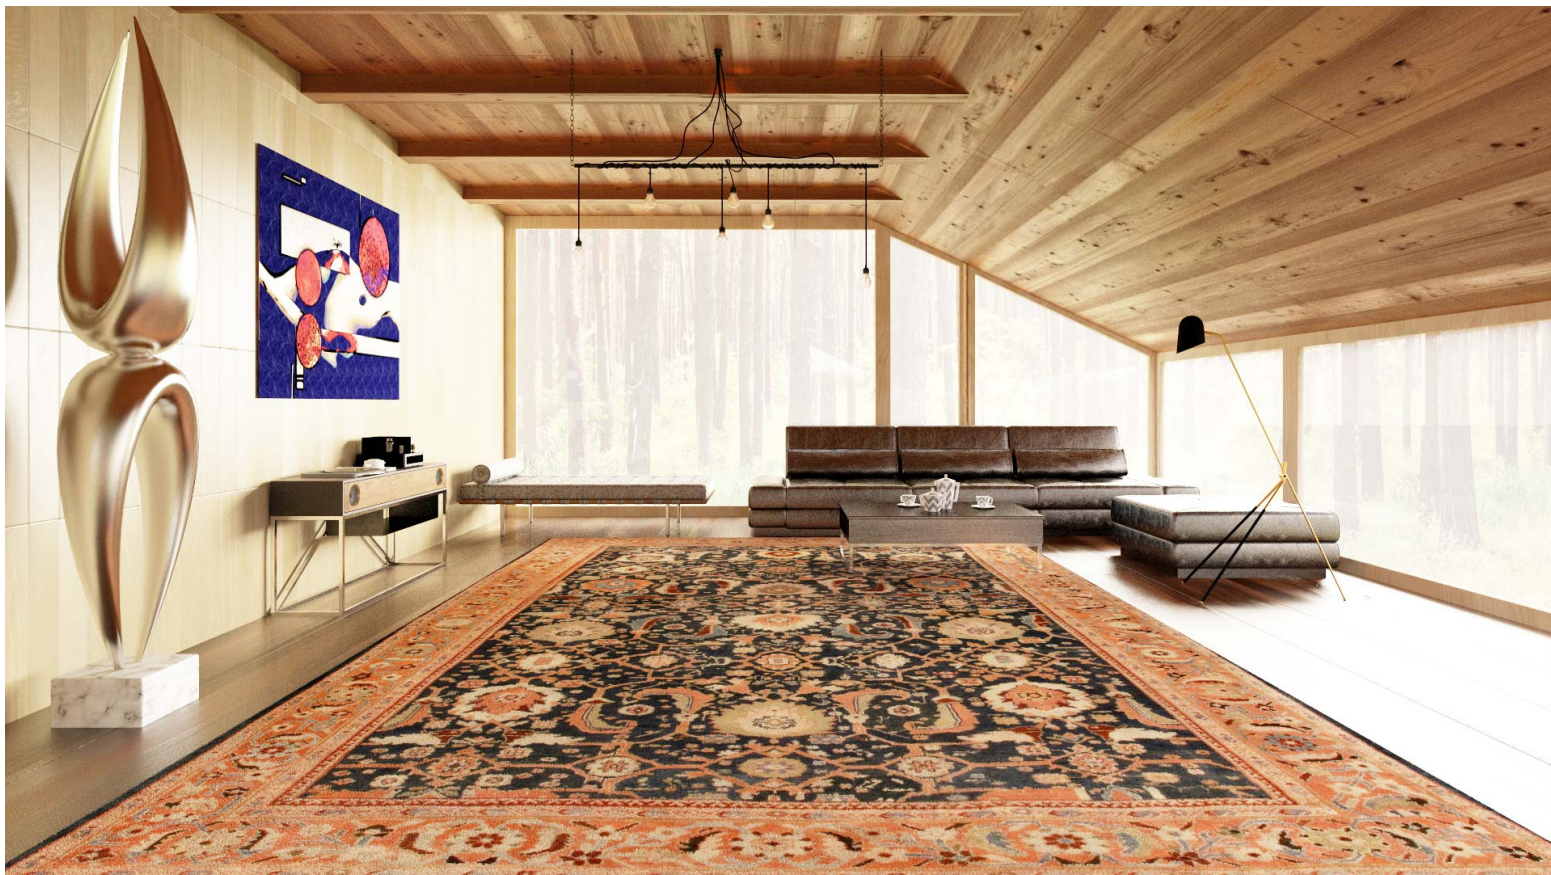

Doris Leslie Blau

INTERIOR DESIGN BY DLB RUG

SKU:
R100012

SIZE:
CUSTOM

CIRCA:
-

PRICE: