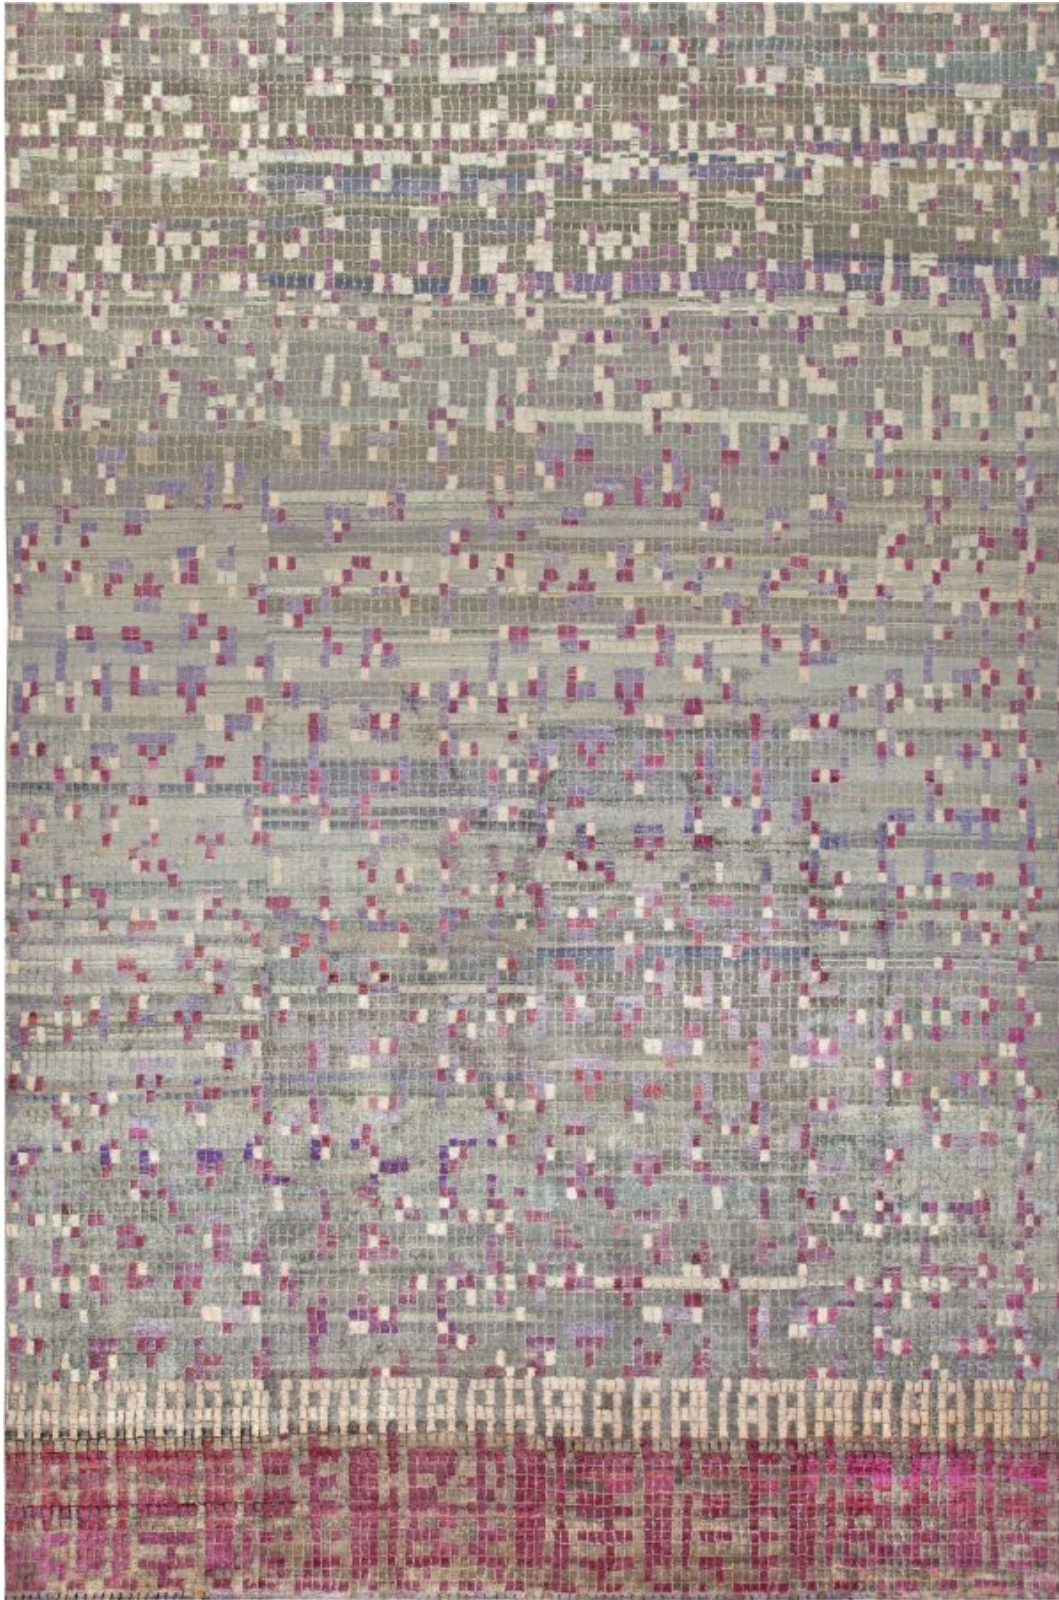

Doris Leslie Blau

POOL TILES

N10748
Price: \$48,000

Size: 13'9" x 21'0"
Circa: -