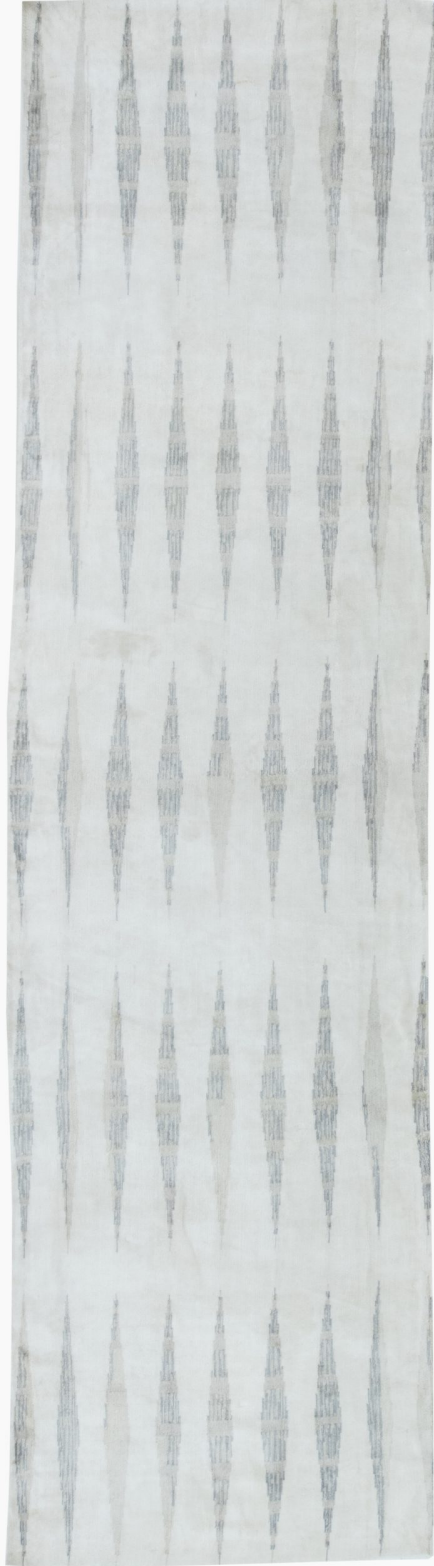

Doris Leslie Blau

CONTEMPORARY SILVER COI SILK RUNNER

SKU:
N11593

SIZE:
3'4" x 12'0"

CIRCA:
-

PRICE:
\$4,800