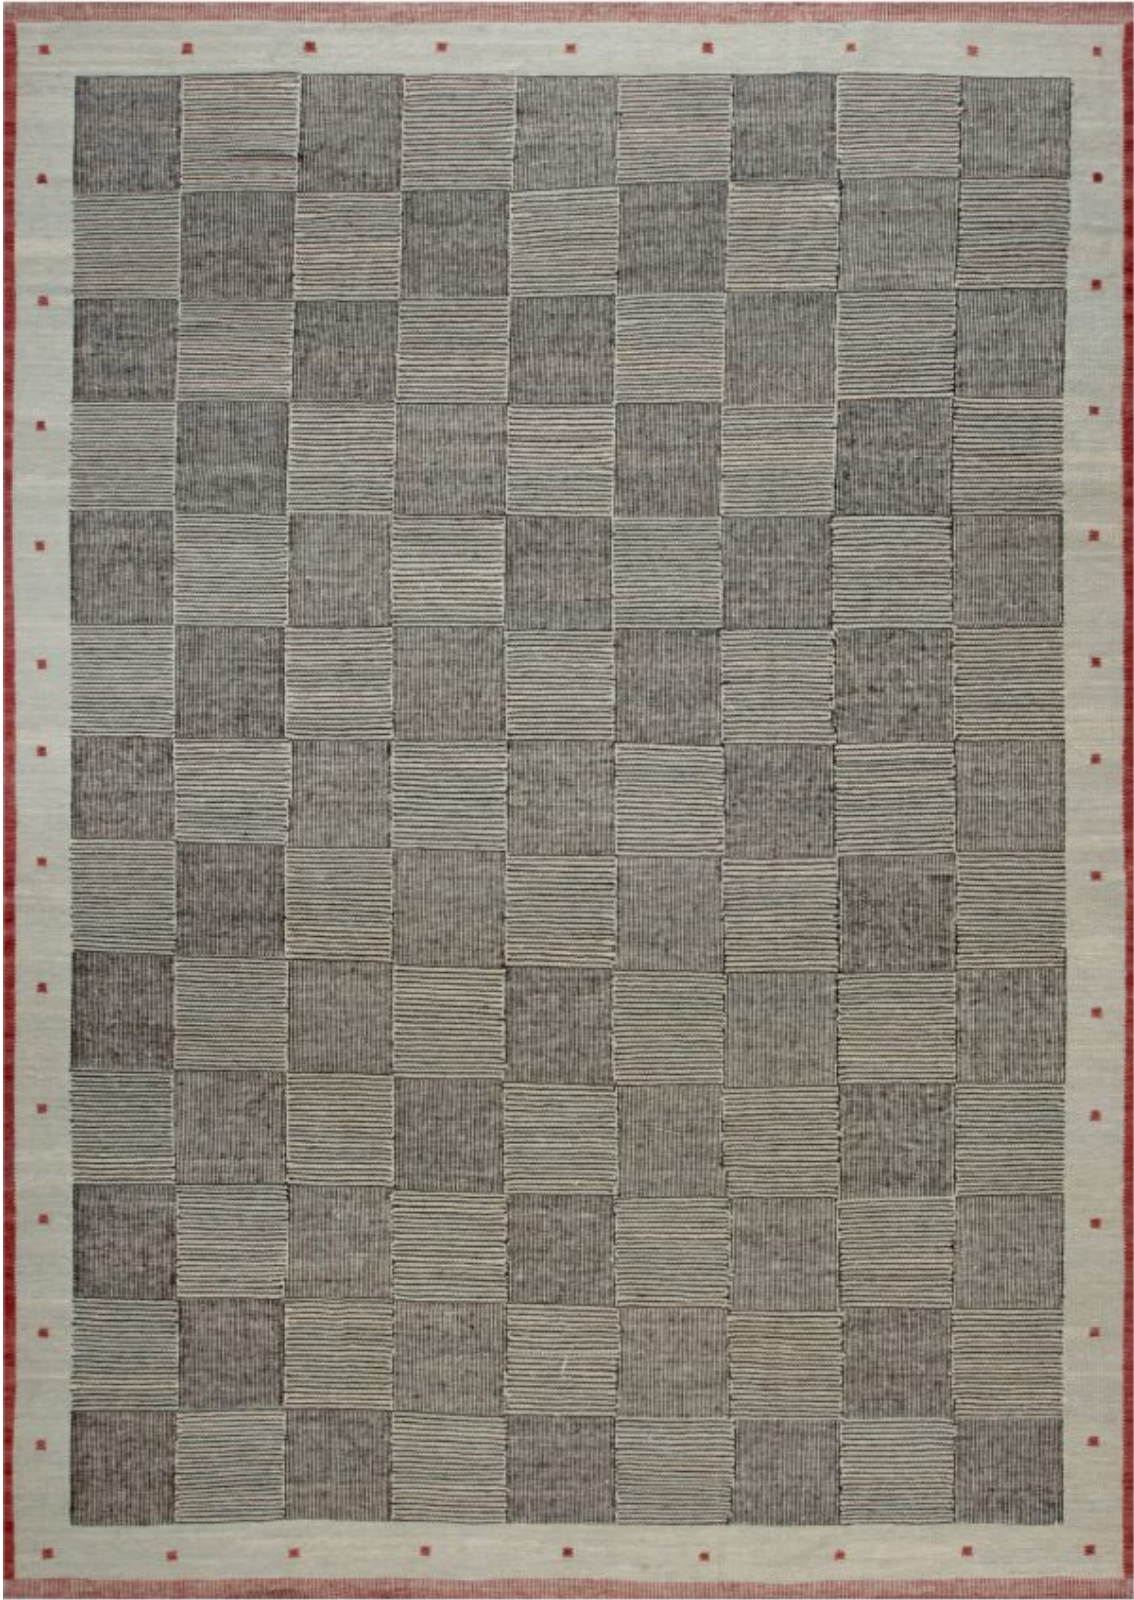

Doris Leslie Blau

SWEDISH FLAT WEAVE RUG

N12055

Price: \$17,000

Size: 10'2" x 14'2"

Circa: -