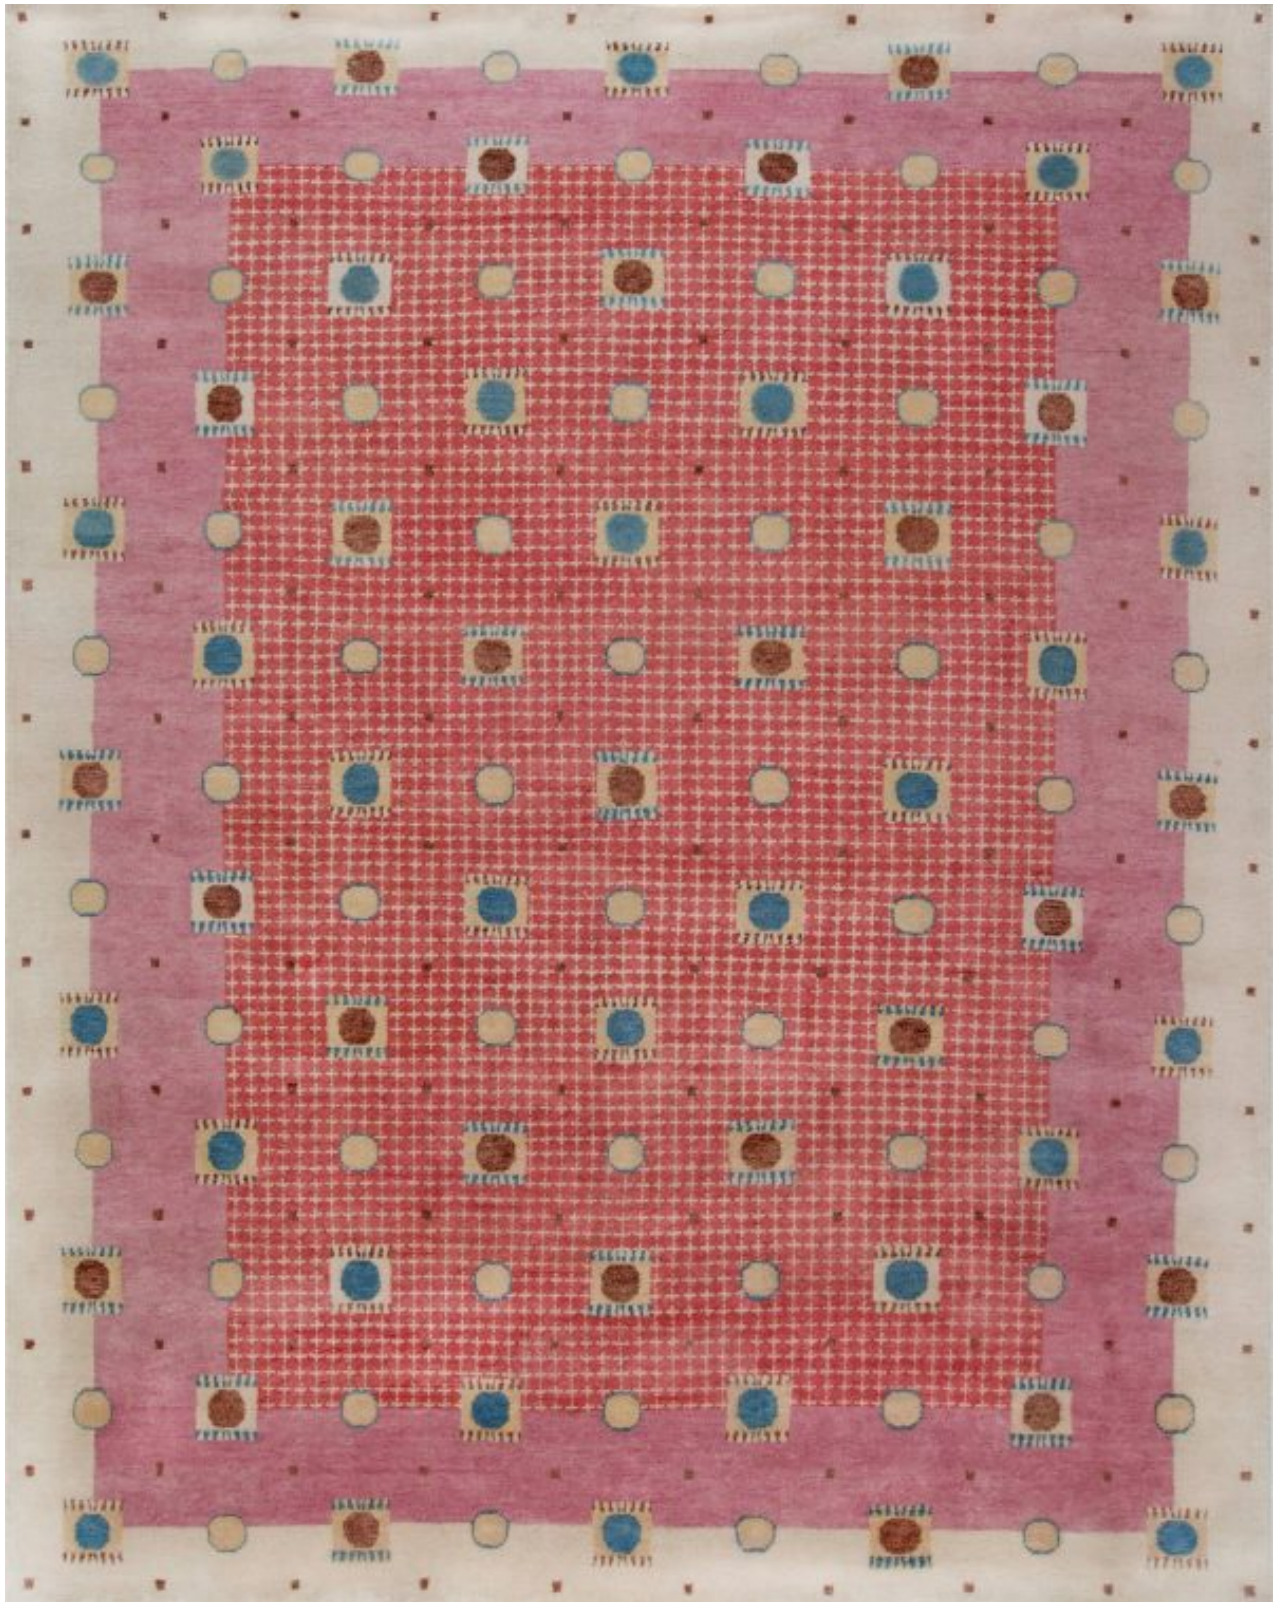

Doris Leslie Blau

SWEDISH PILE RUG

N12033
Price: \$16,000

Size: 10'7" x 13'8"
Circa: -