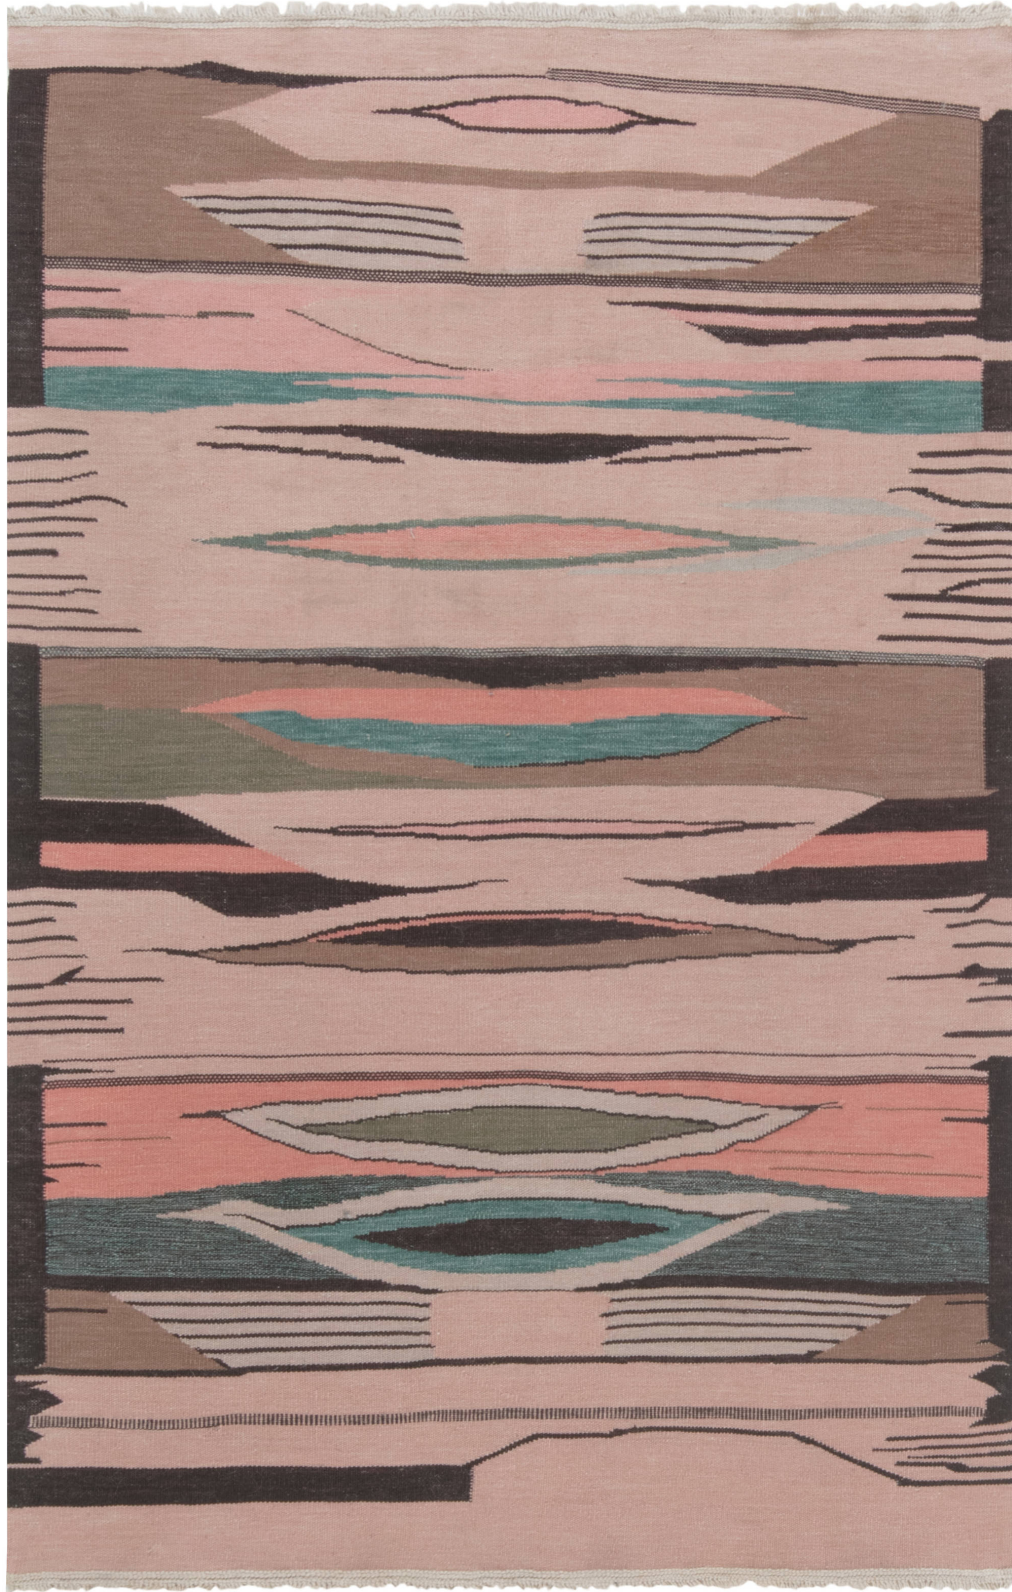

*Doris Leslie Blau*

**SWEDISH FLAT WEAVE RUG**

SKU:  
**N12039**

SIZE:  
**4'0" x 6'0"**

CIRCA:  
-

PRICE:  
**\$3,000**