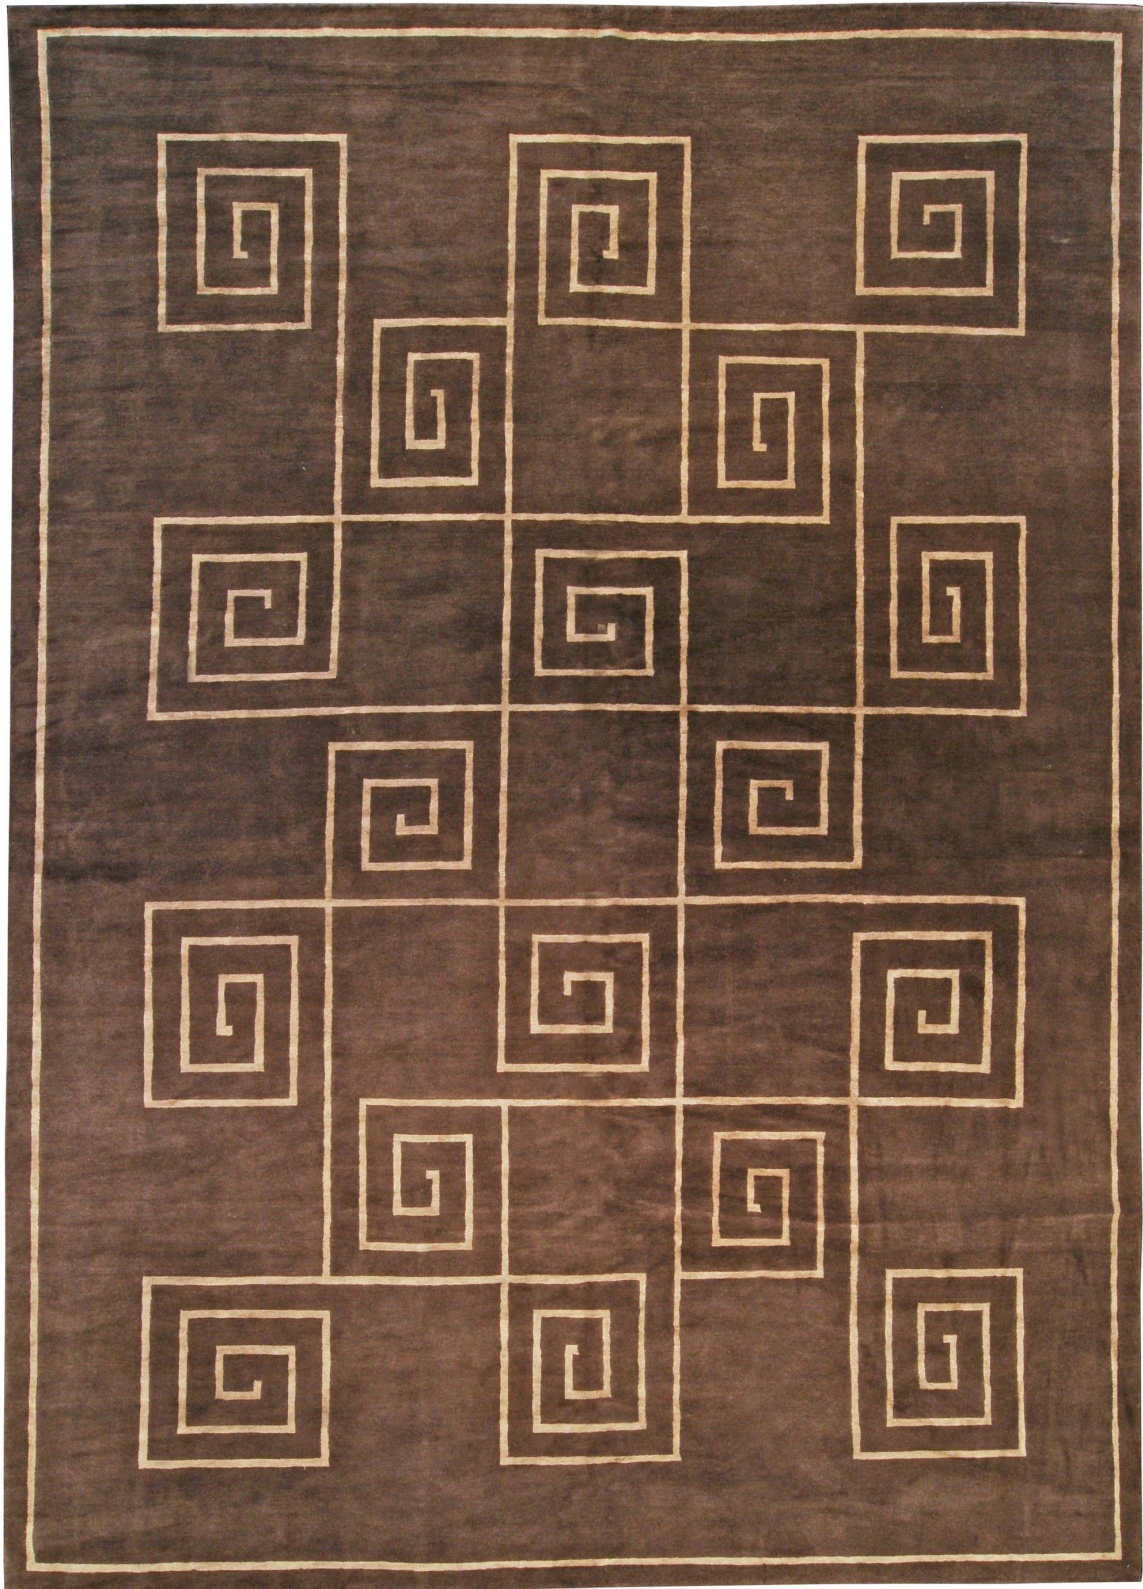

Doris Leslie Blau

TIBETAN GREEK KEY IN CHOCOLATE BROWN AND GOLDEN BEIGE
COLOR RUG

SKU:
N10957

SIZE:
10'0" x 13'8"

CIRCA:
-

PRICE:
\$16,000