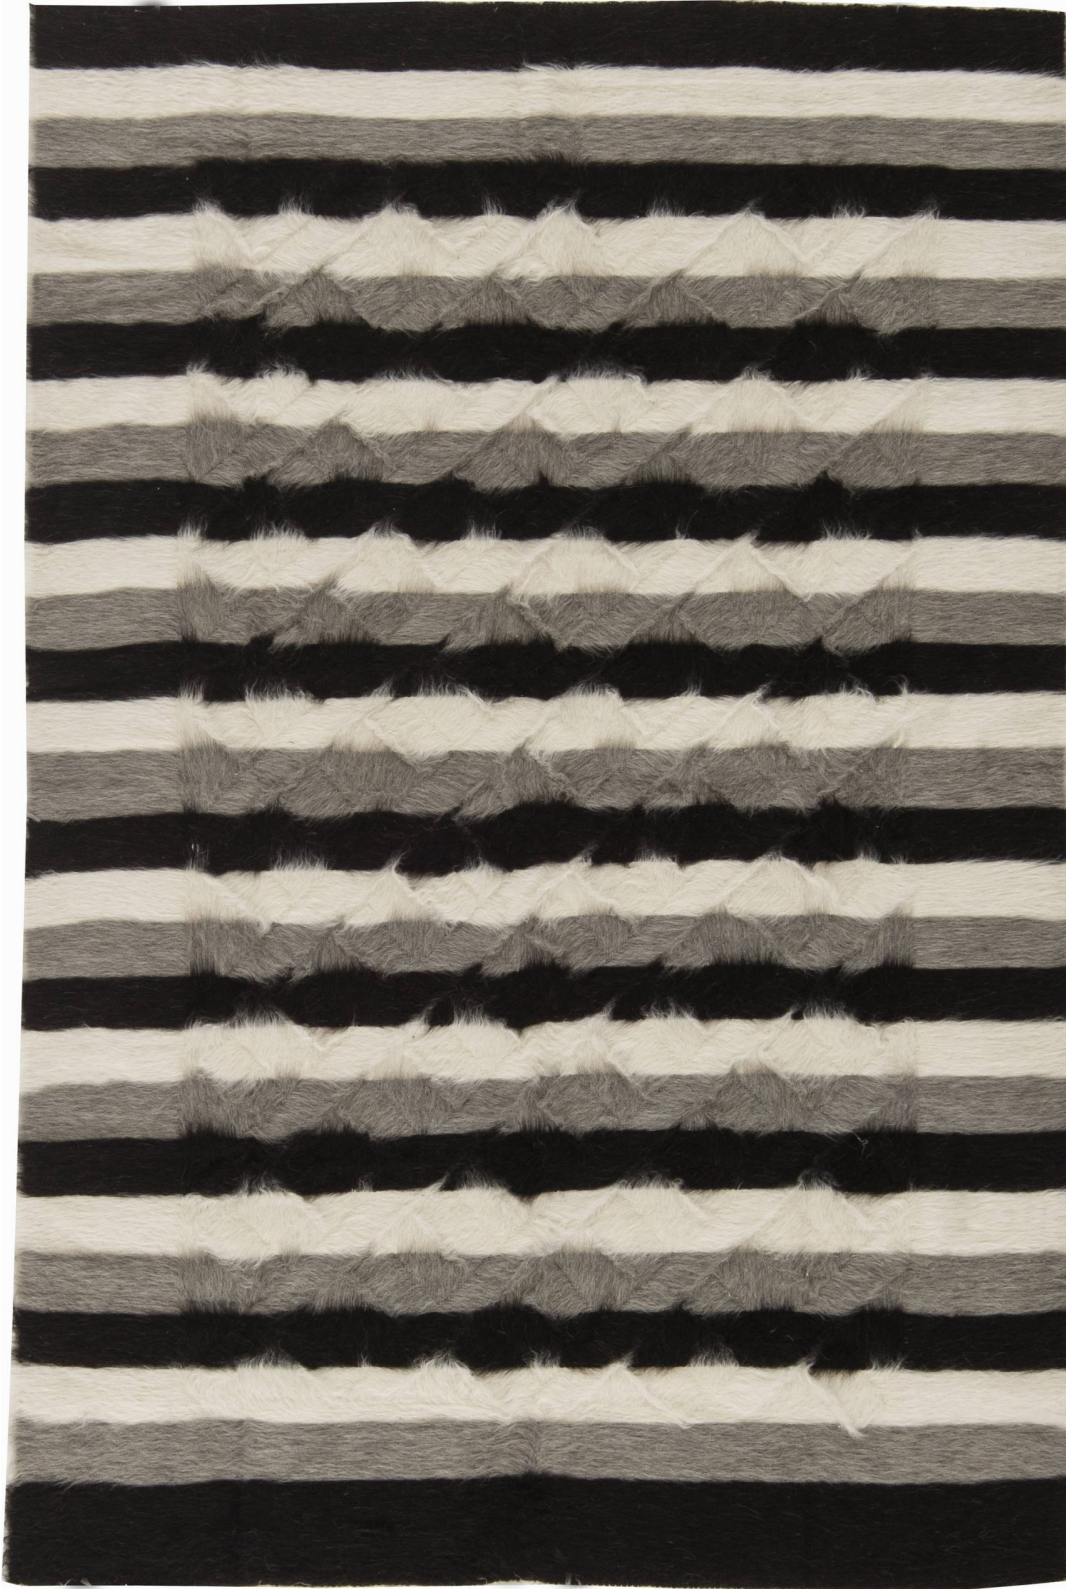

Doris Leslie Blau

DORIS LESLIE BLAU COLLECTION BLACK, GREY, WHITE STRIPED
TAURUS GOAT HAIR RUG

SKU:
N11465

SIZE:
4'0" x 6'1"

CIRCA:
-

PRICE:
\$5,000