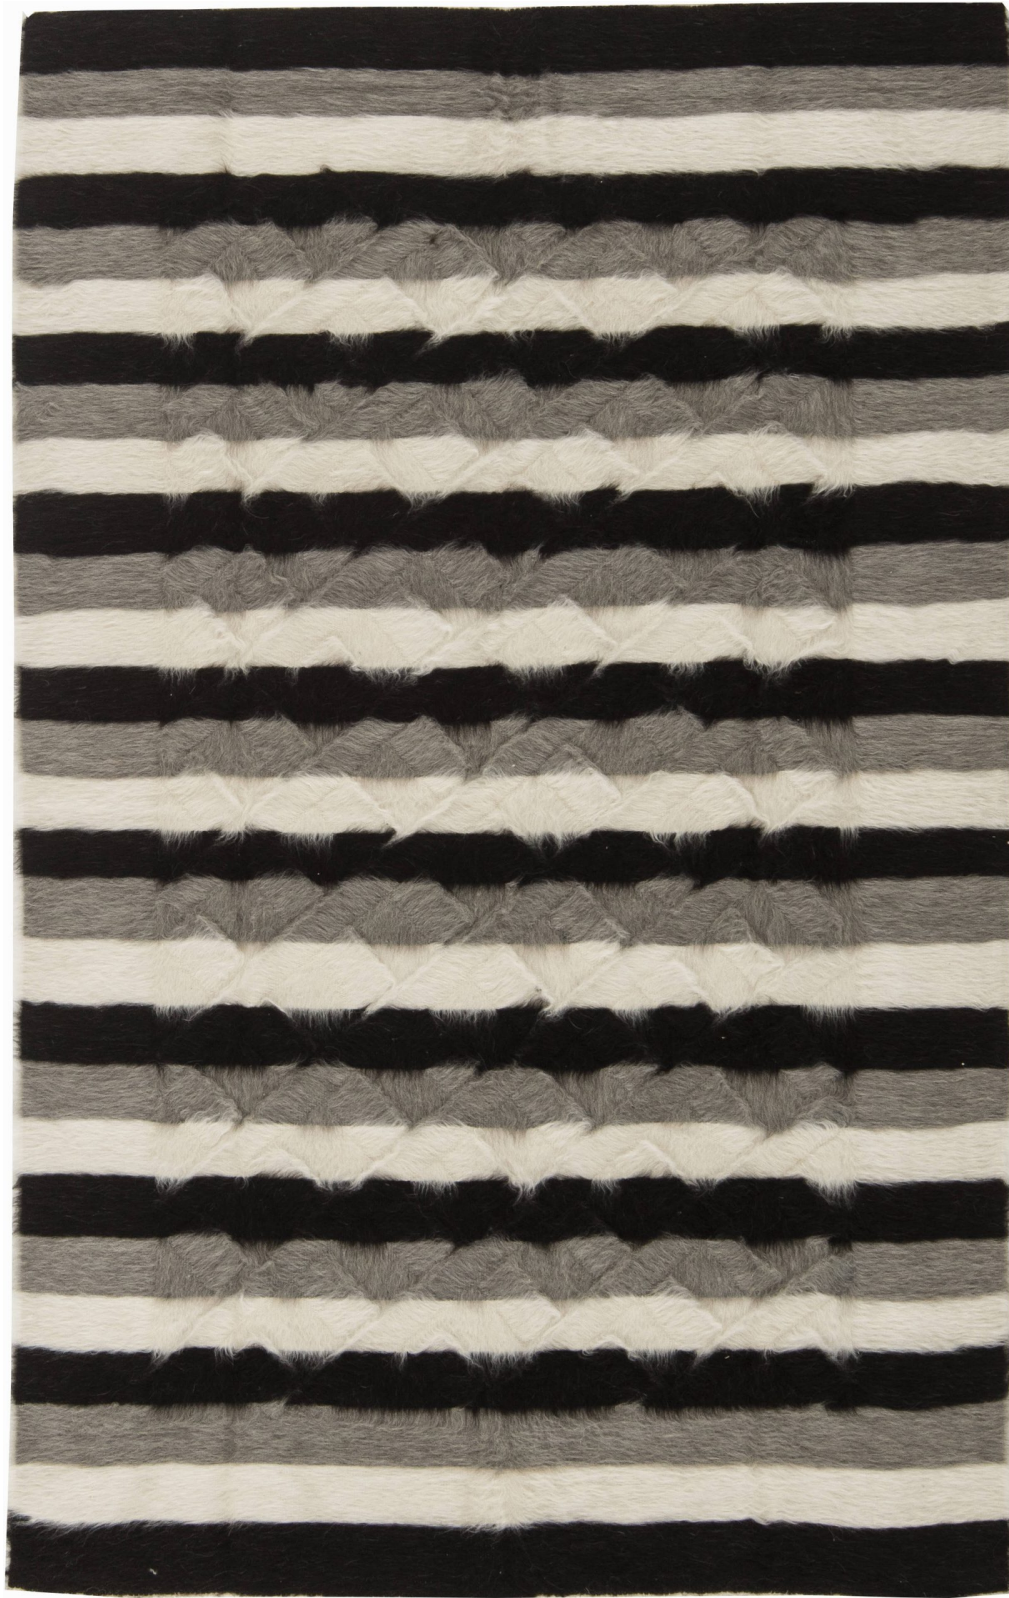

Doris Leslie Blau

DORIS LESLIE BLAU, TAURUS COLLECTION STRIPED BLACK, WHITE, GRAY, GOAT HAIR RUG

SKU:
N11460

SIZE:
4'0" x 6'7"

CIRCA:
-

PRICE:
\$5,000