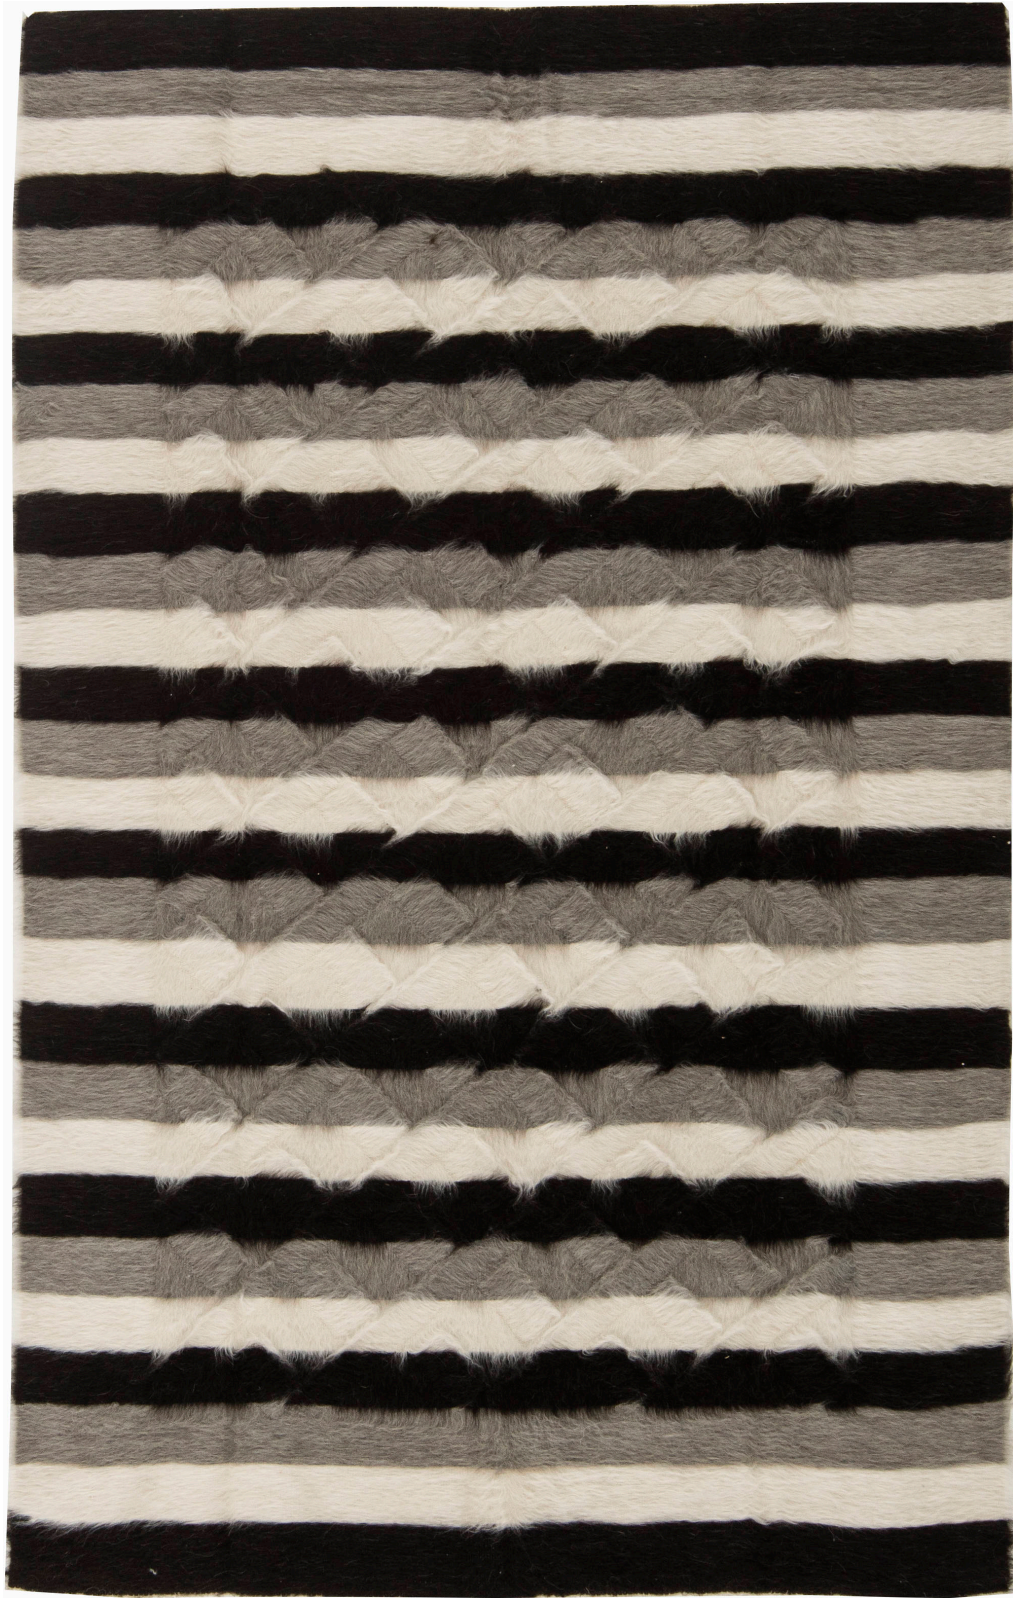

Doris Leslie Blau

TAURUS COLLECTION

SKU:
N11460

SIZE:
4'0" x 6'7"

CIRCA:
-

PRICE:
\$5,000