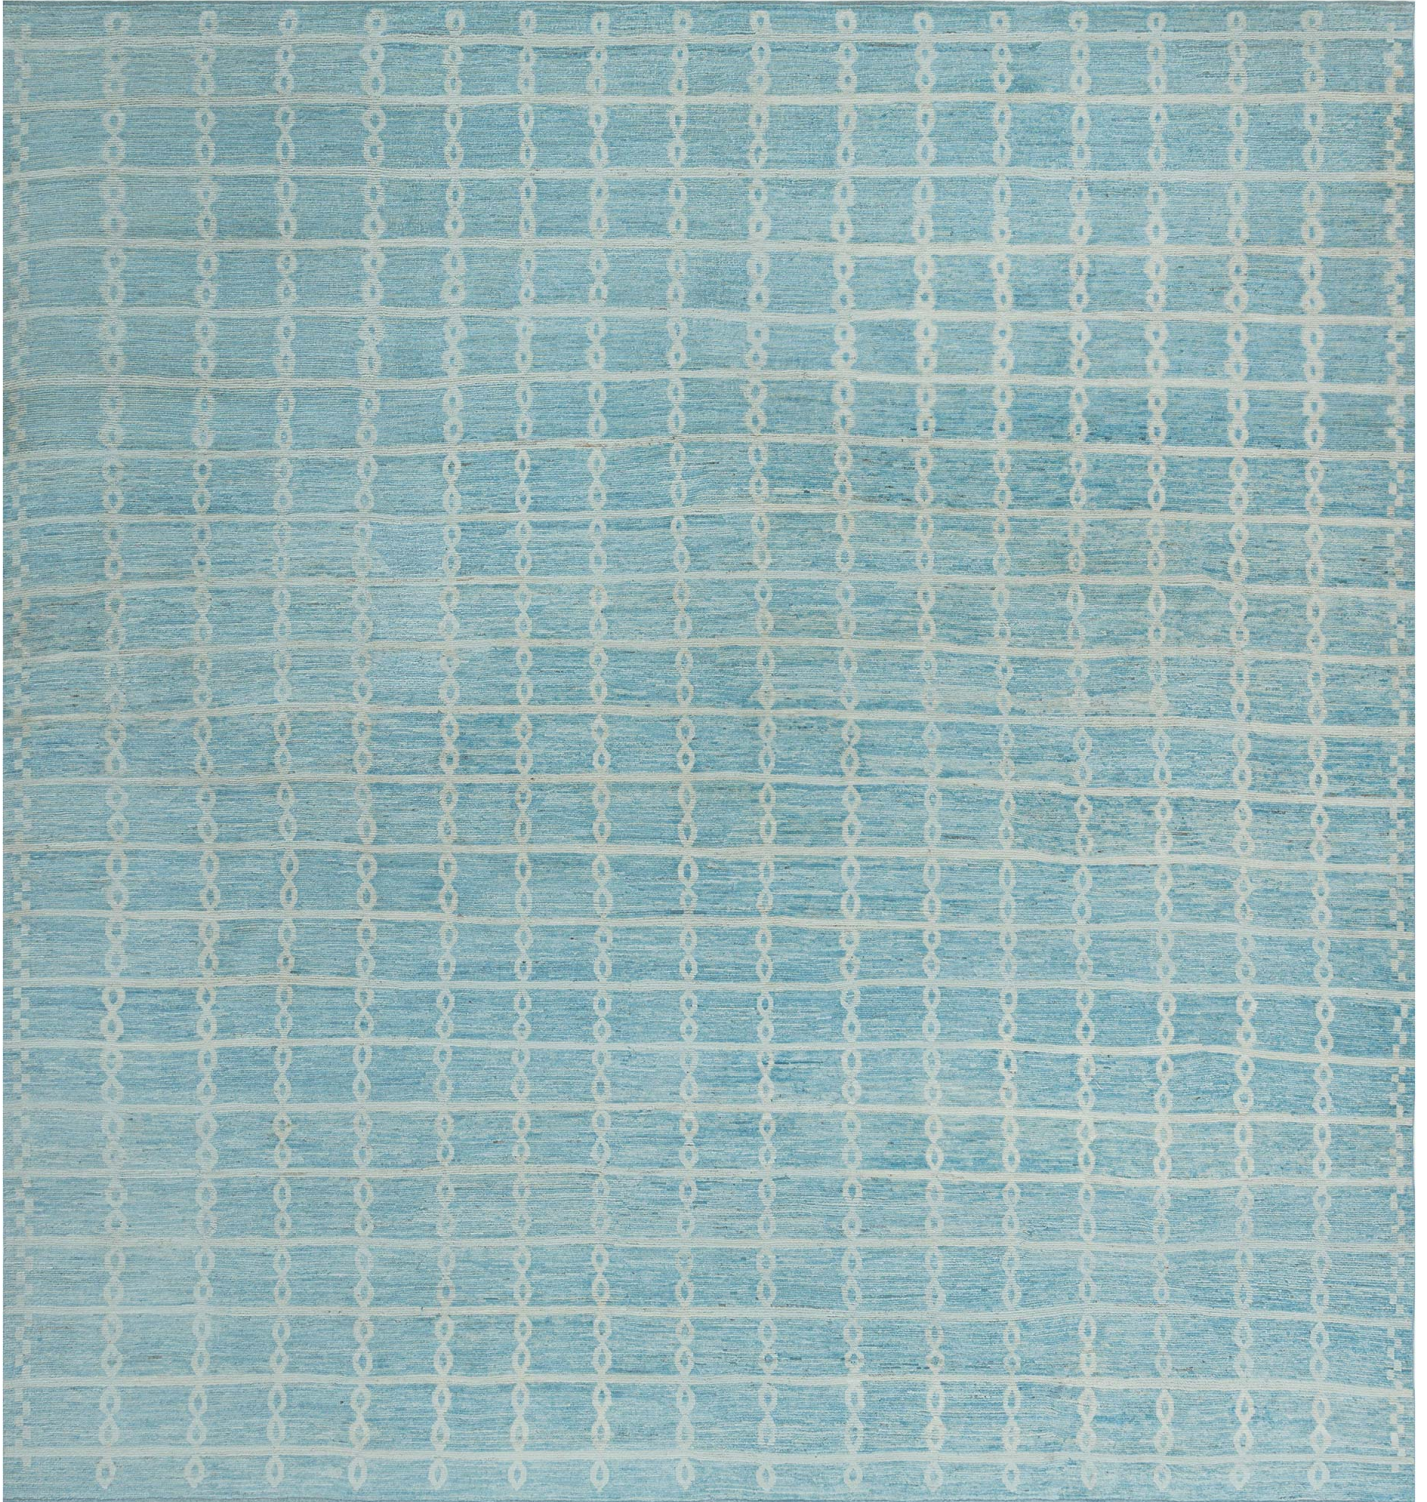

Doris Leslie Blau

BLUE PERGOLAS RUG

SKU:
N12429

SIZE:
13'5" x 14'6"

CIRCA:
-

PRICE:
\$27,000