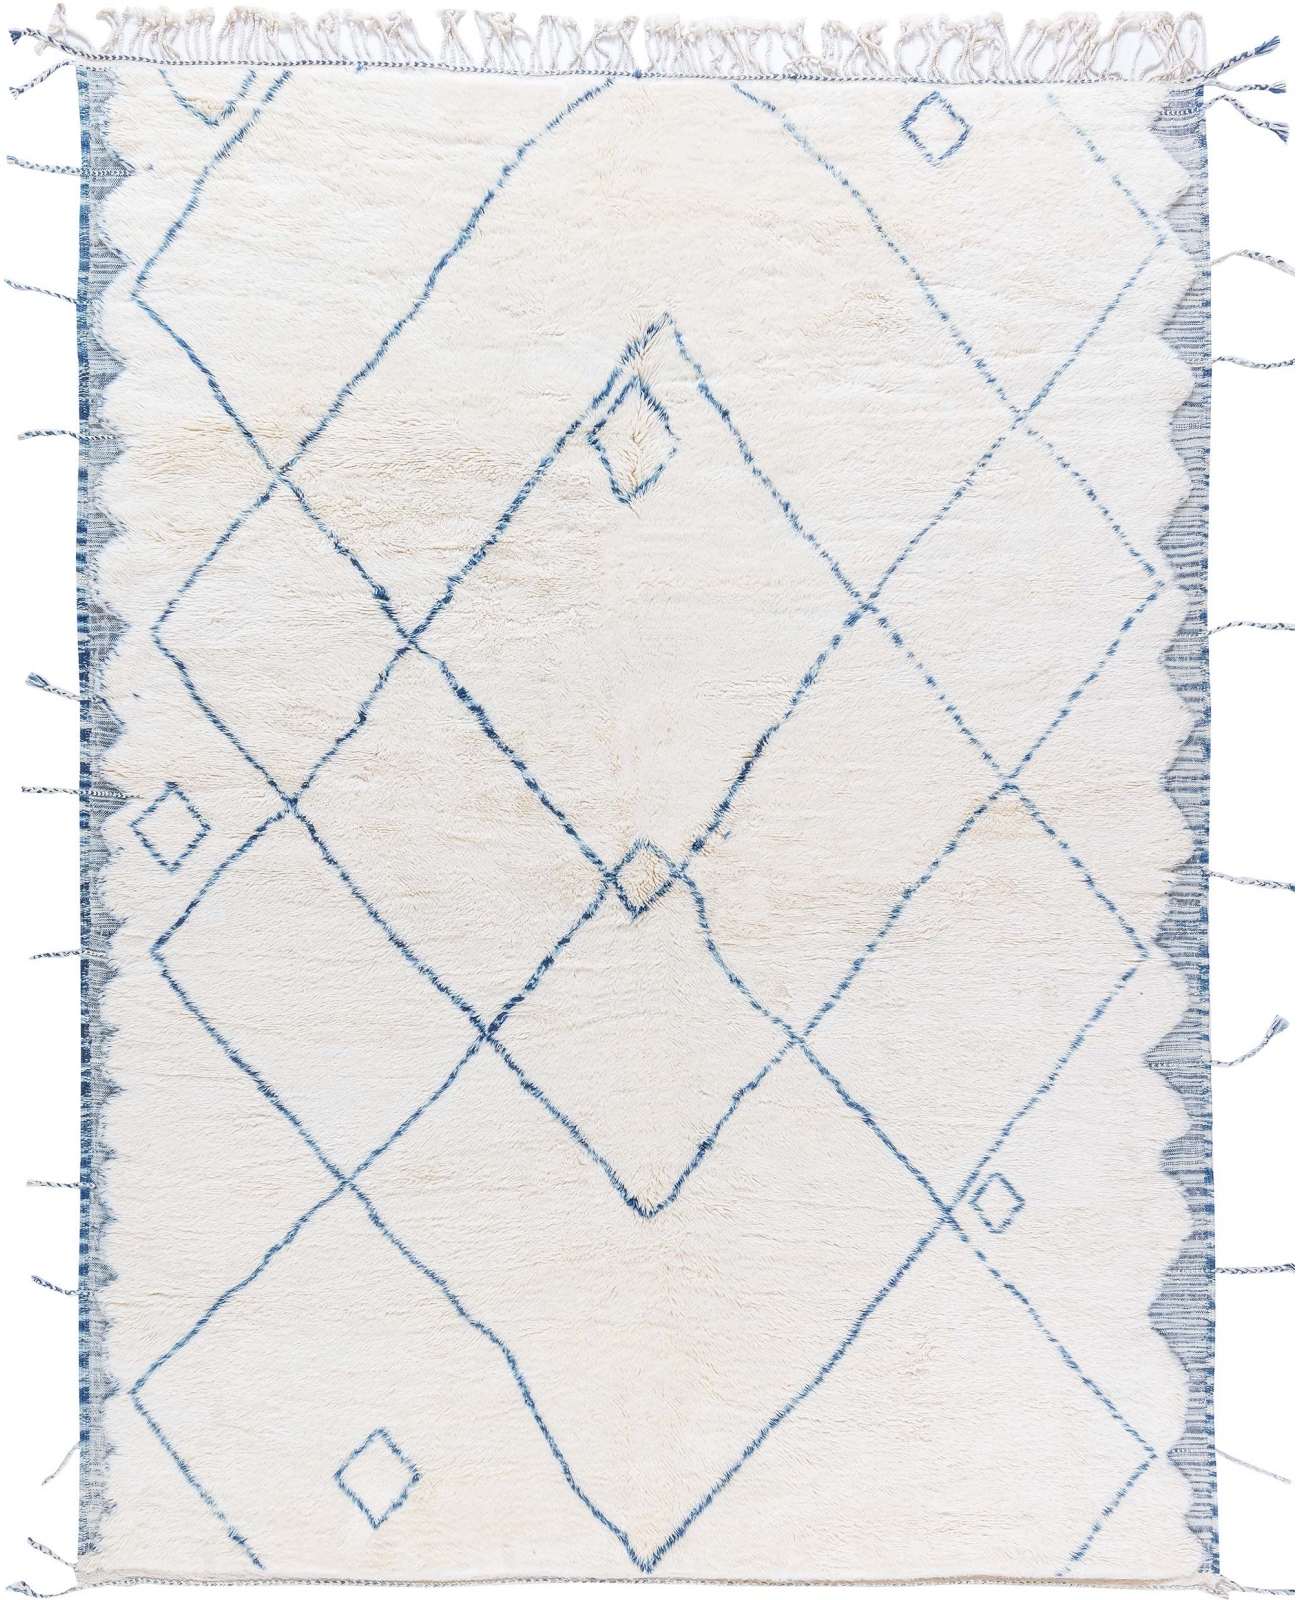

Doris Leslie Blau

MODERN MOROCCAN RUG

SKU:
N12332

SIZE:
10'0" × 14'0"

CIRCA:
-

PRICE:
\$16,000