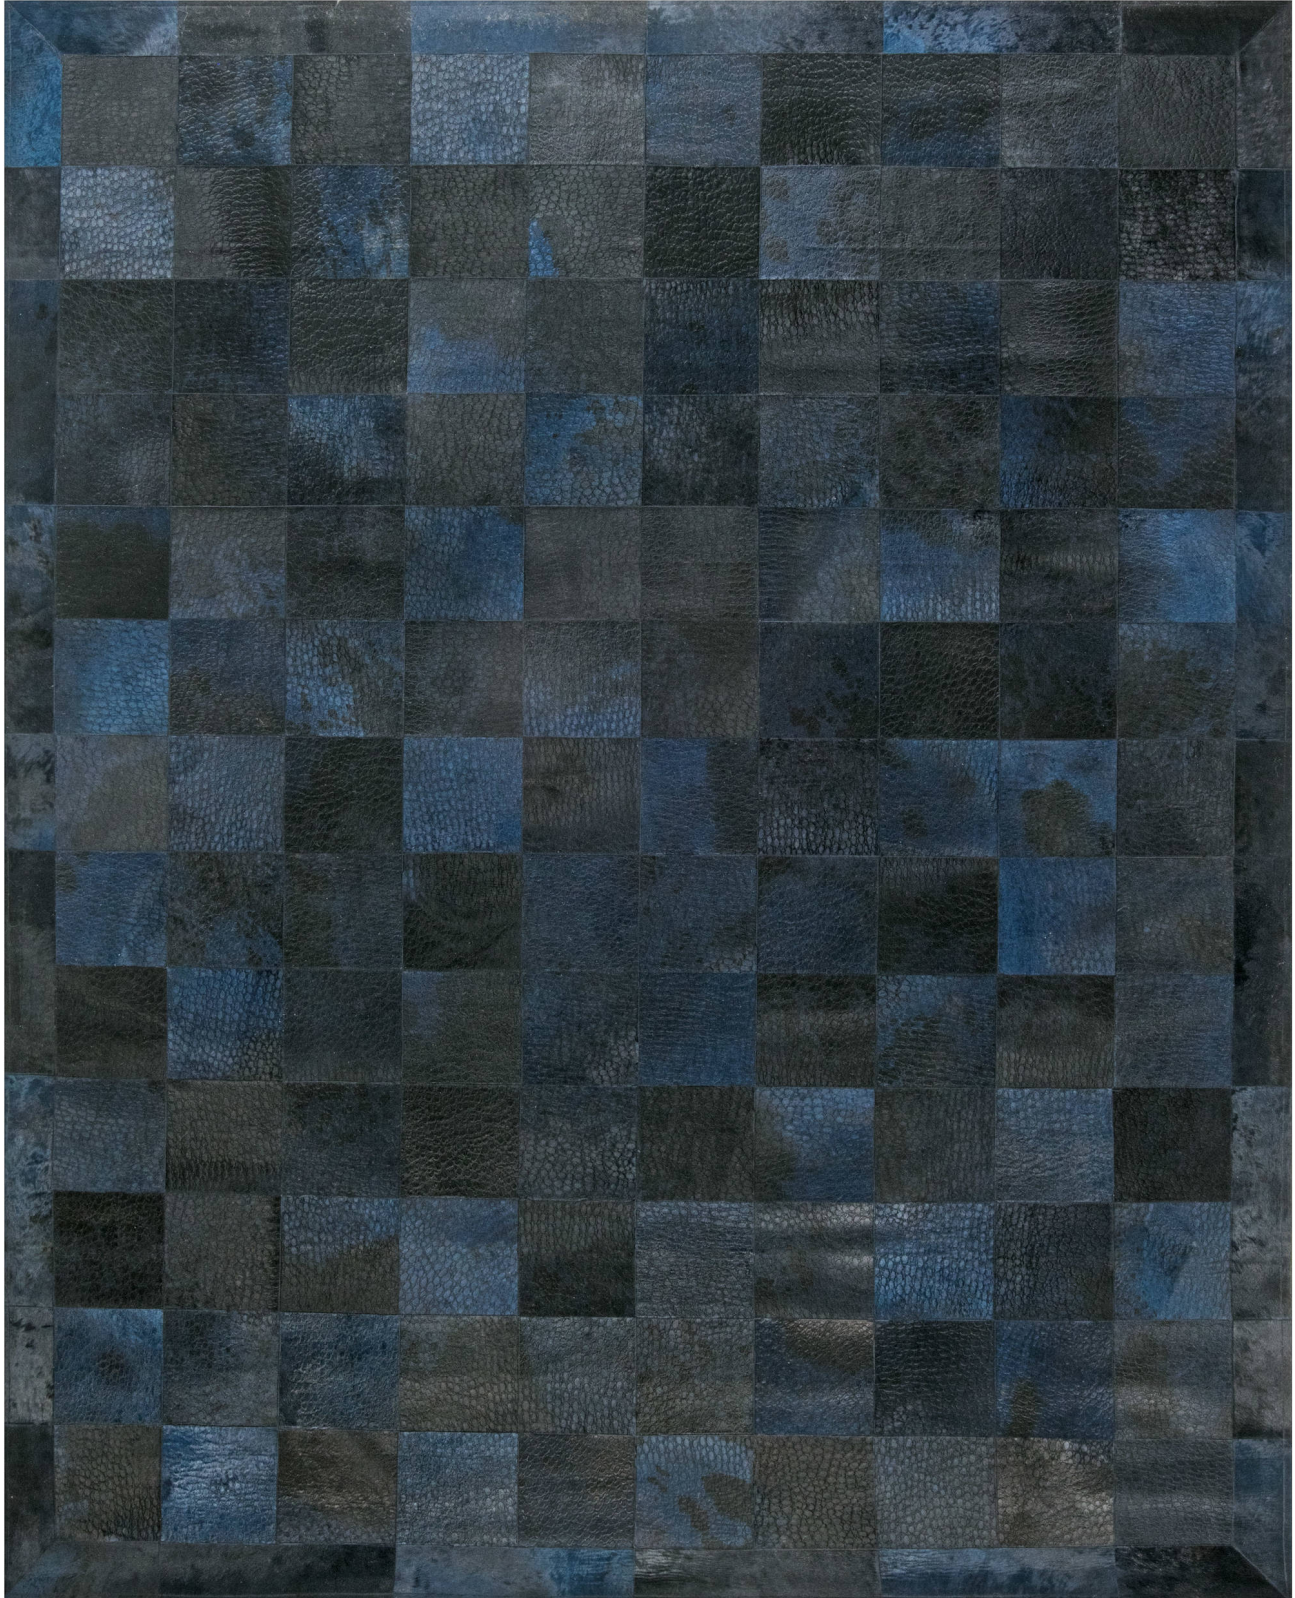

Doris Leslie Blau

HAIR ON HIDE CONTEMPORARY RUG

SKU:
N12058

SIZE:
8'5" x 10'0"

CIRCA:
-

PRICE:
\$13,500