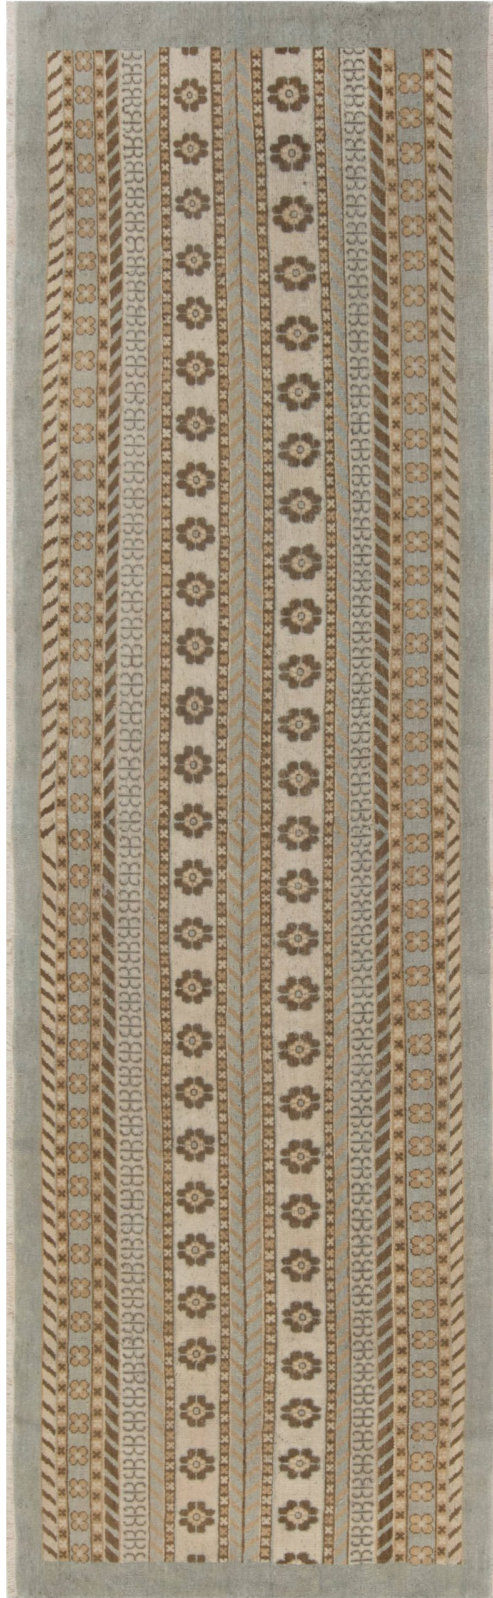

Doris Leslie Blau

NEW SAMARKAND BLUE, BROWN AND WHITE WOOL RUNNER

SKU:
N11957

SIZE:
4'0" x 13'0"

CIRCA:
-

PRICE:
\$6,000