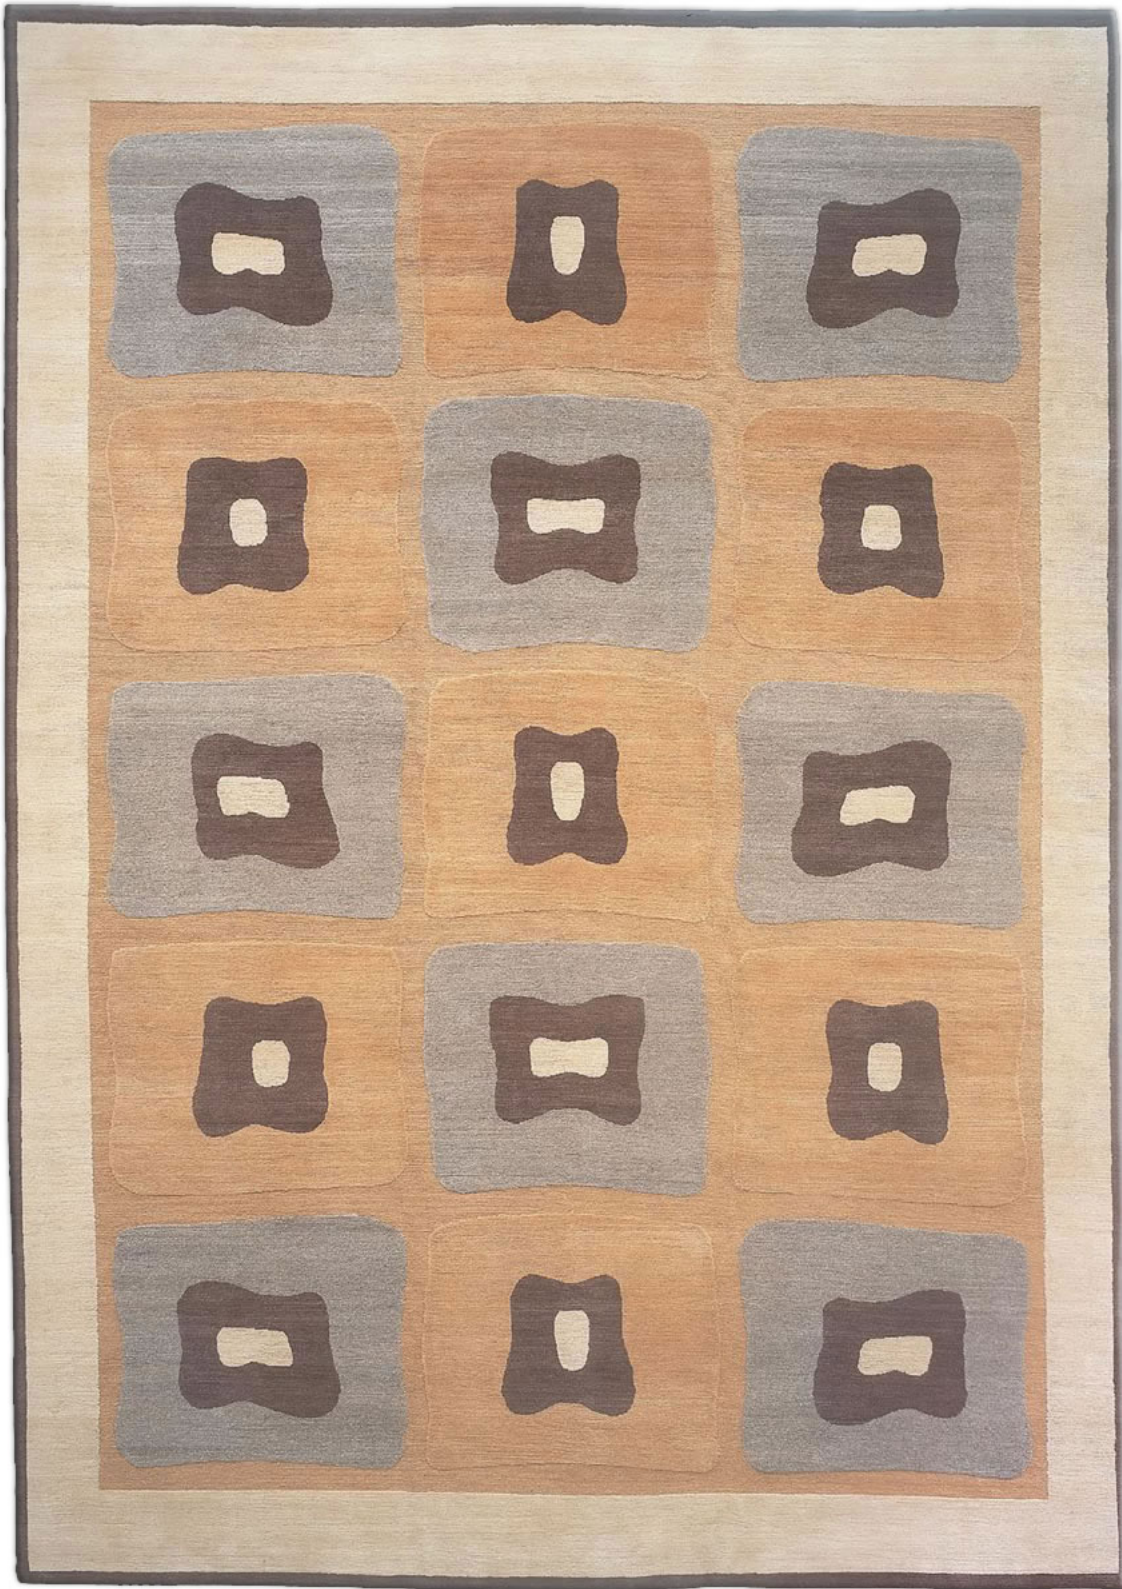

Doris Leslie Blau

104

SKU:
200

SIZE:
10'4" x 14'8"

CIRCA:
-

PRICE:
\$0