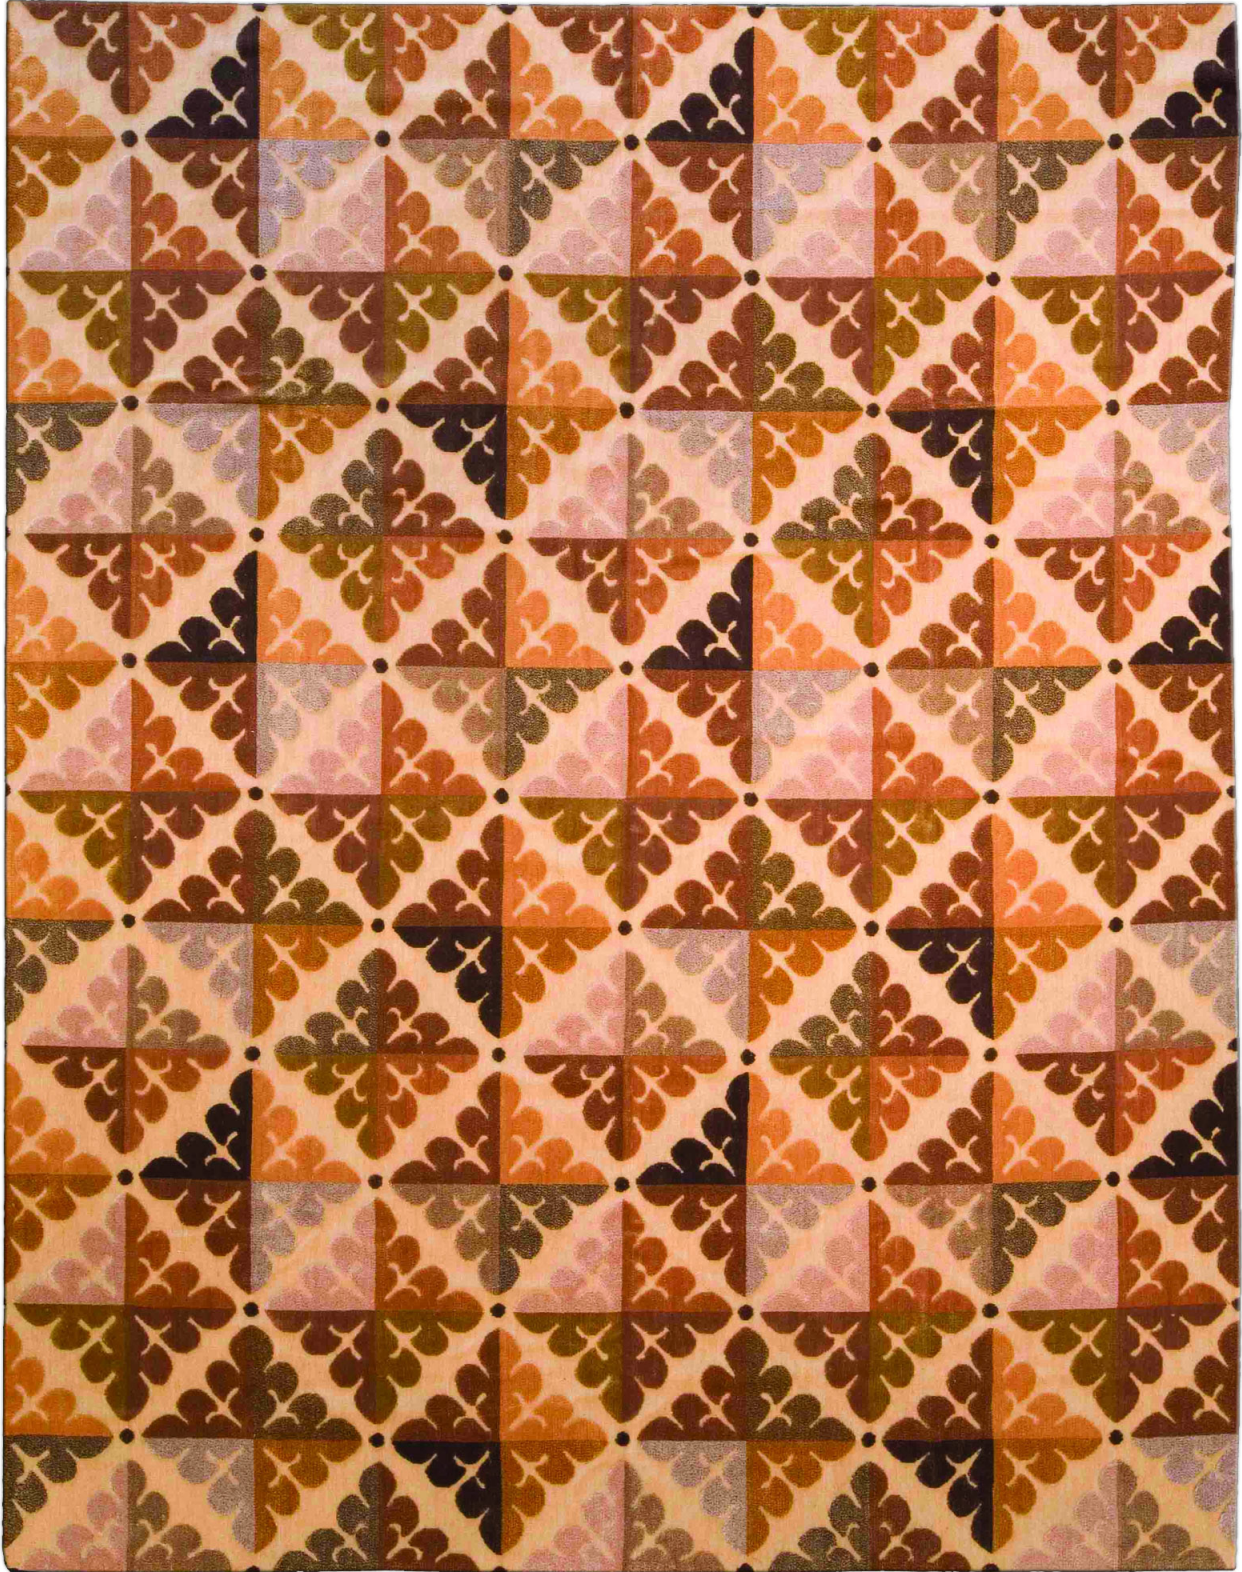

Doris Leslie Blau

DORIS LESLIE BLAU COLLECTION RUDDY BROWN AUBUSSON DESIGN
HIGH AND LOW PILE RUG

SKU:
N10645

SIZE:
8'0" x 10'0"

CIRCA:
-

PRICE:
\$8,000