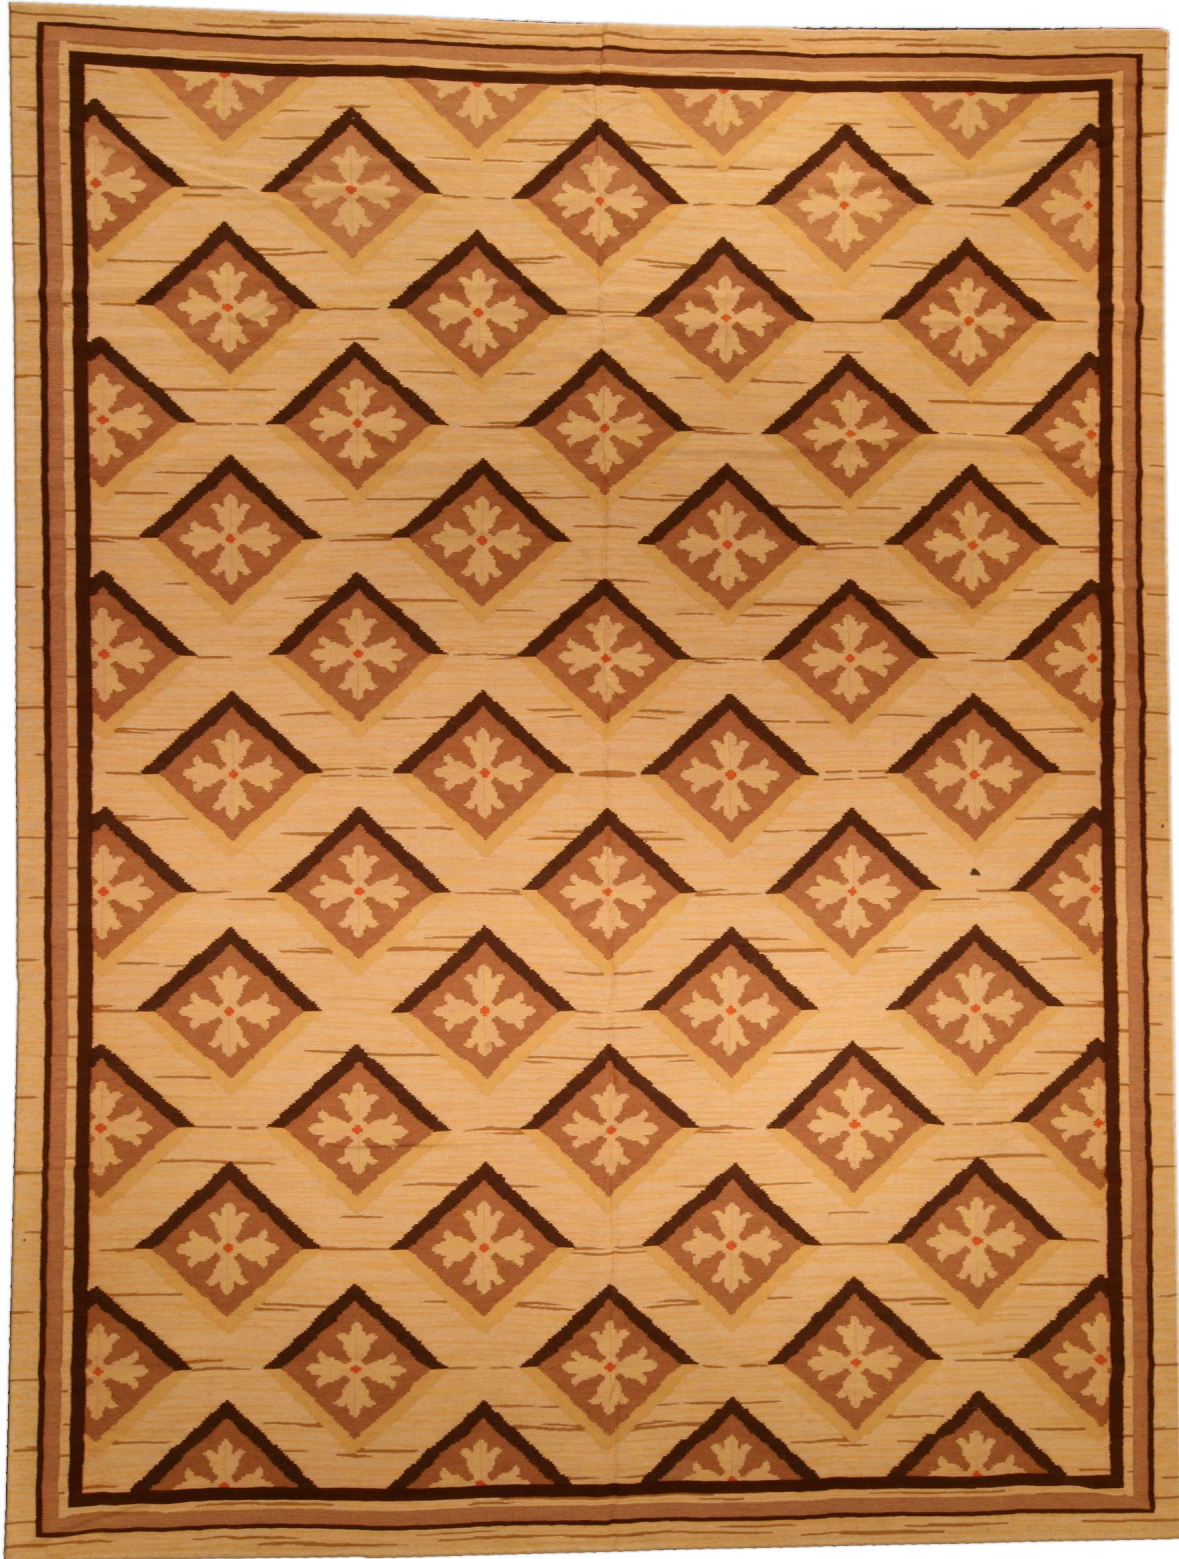

Doris Leslie Blau

AUBUSSON MATTHEW P SMITH

SKU:
N10646

SIZE:
8'9" x 11'9"

CIRCA:
-

PRICE:
\$6,300