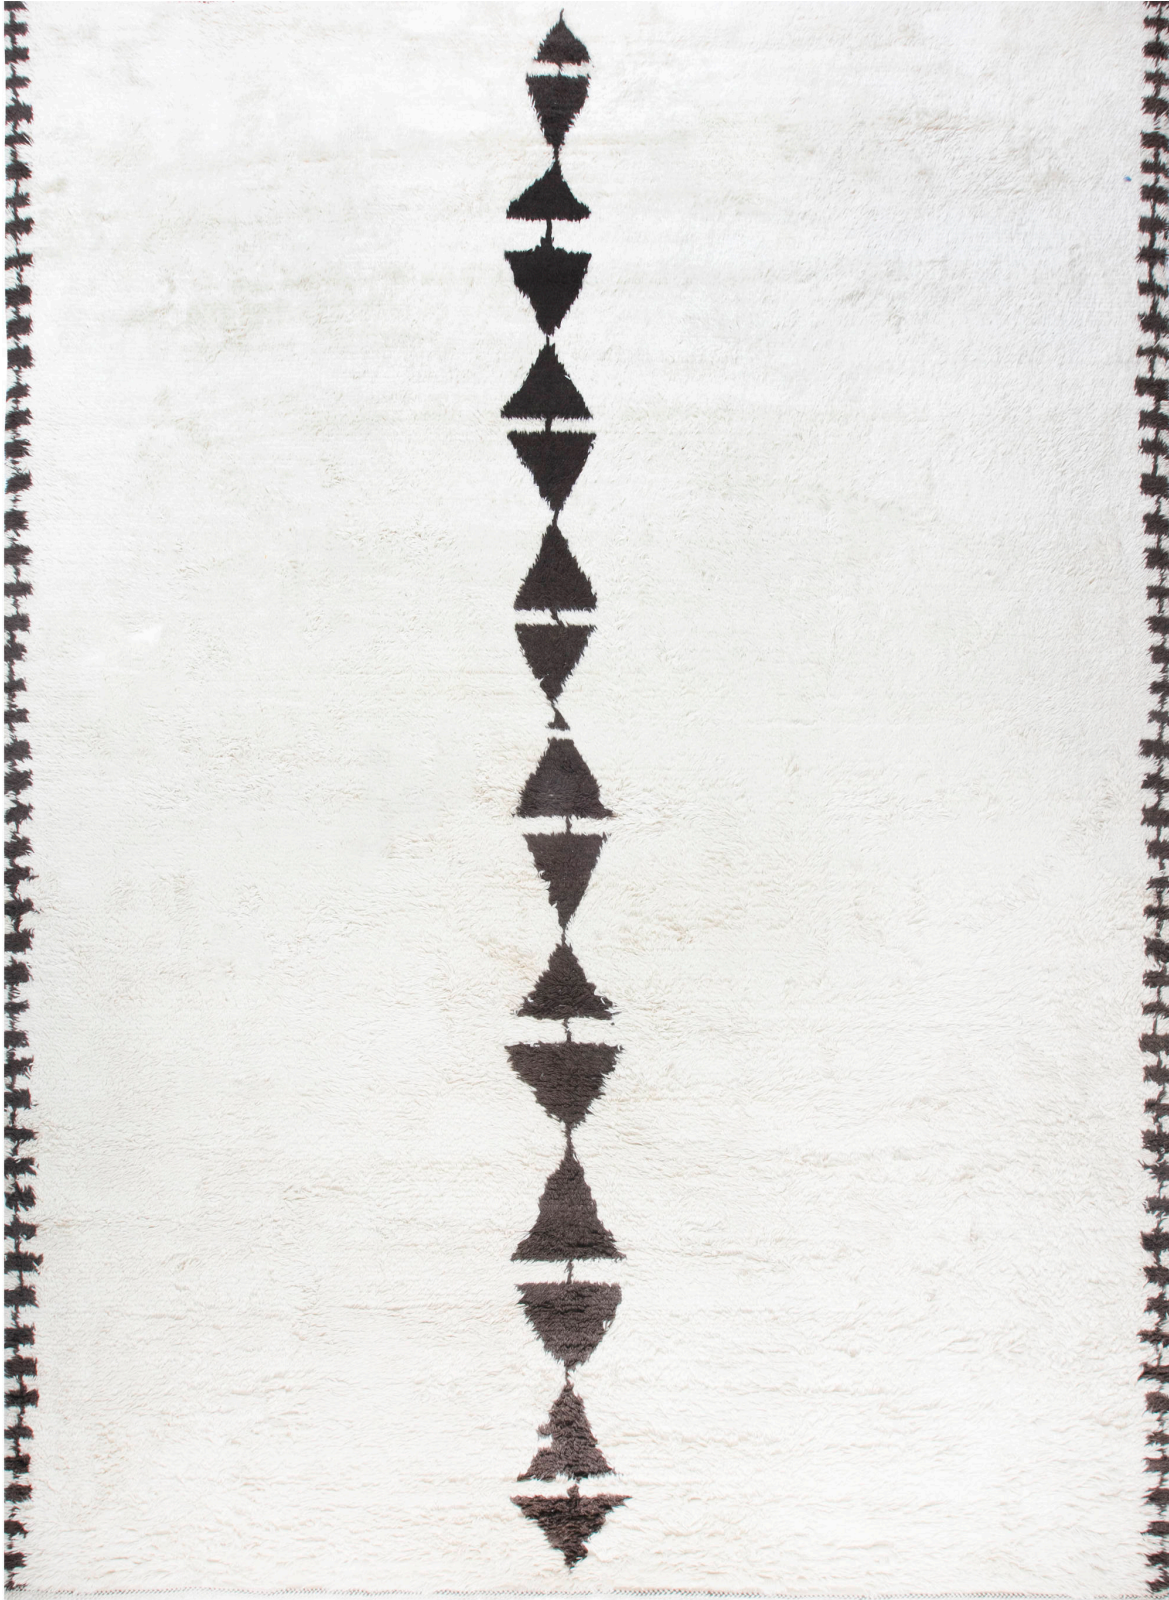

Doris Leslie Blau

MODERN MOROCCAN RUG

SKU:
N12078

SIZE:
13'3" x 18'7"

CIRCA:
-

PRICE:
\$23,000