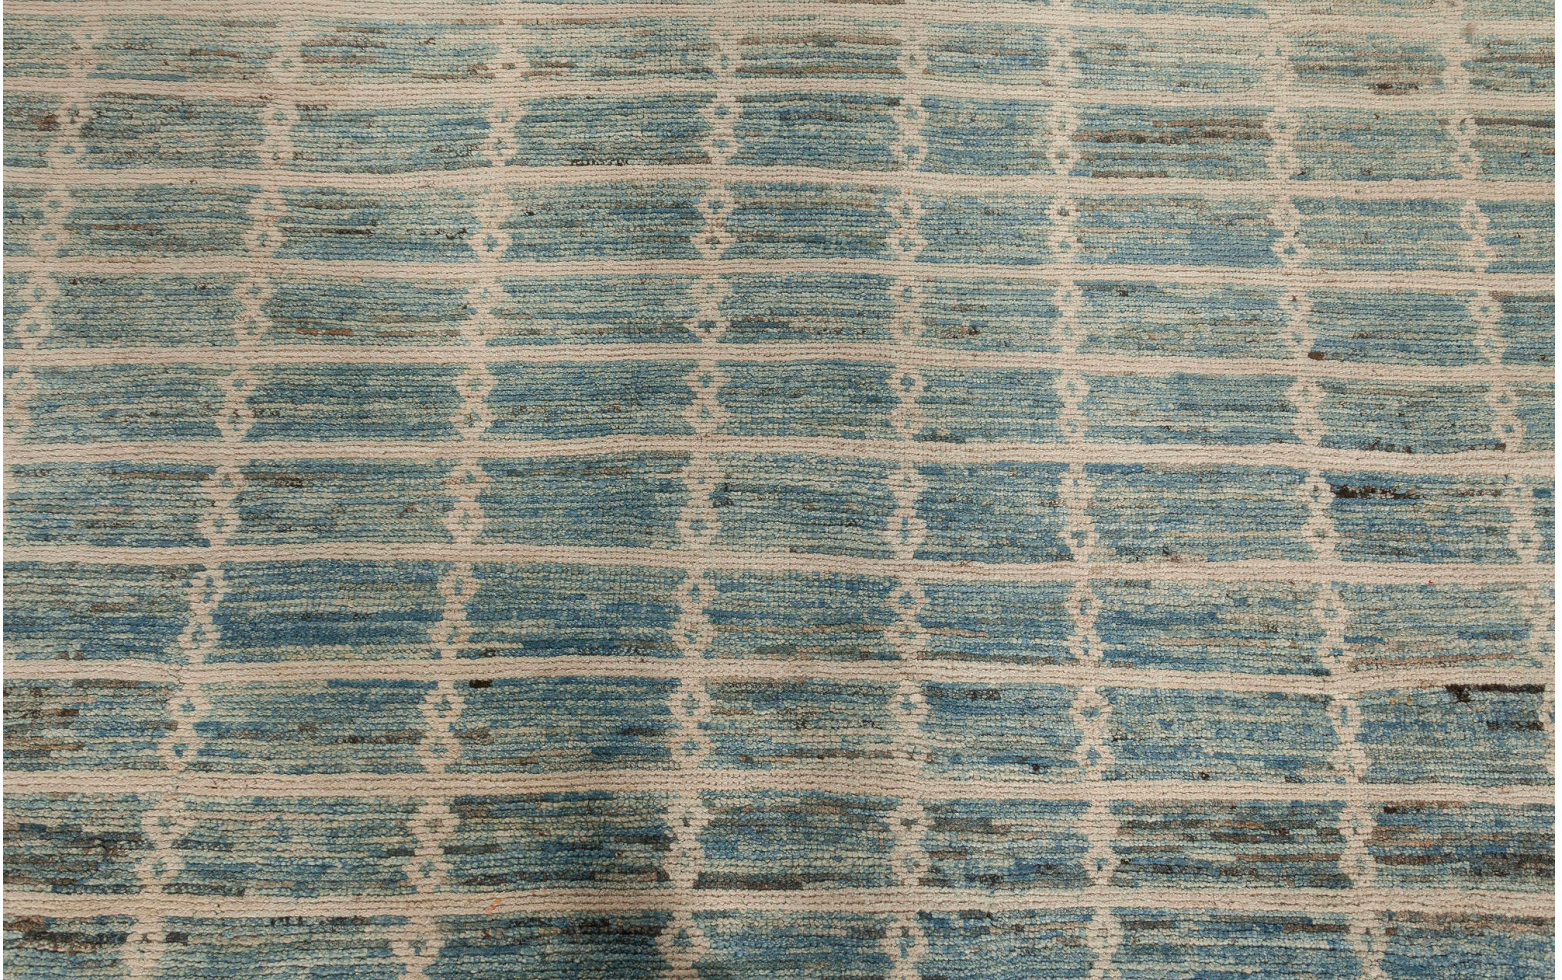

Doris Leslie Blau

DORIS LESLIE BLAU COLLECTION BLUE PERGOLAS RUG

SKU:
N12153

SIZE:
13'2" x 14'6"

CIRCA:
-

PRICE:
\$23,000