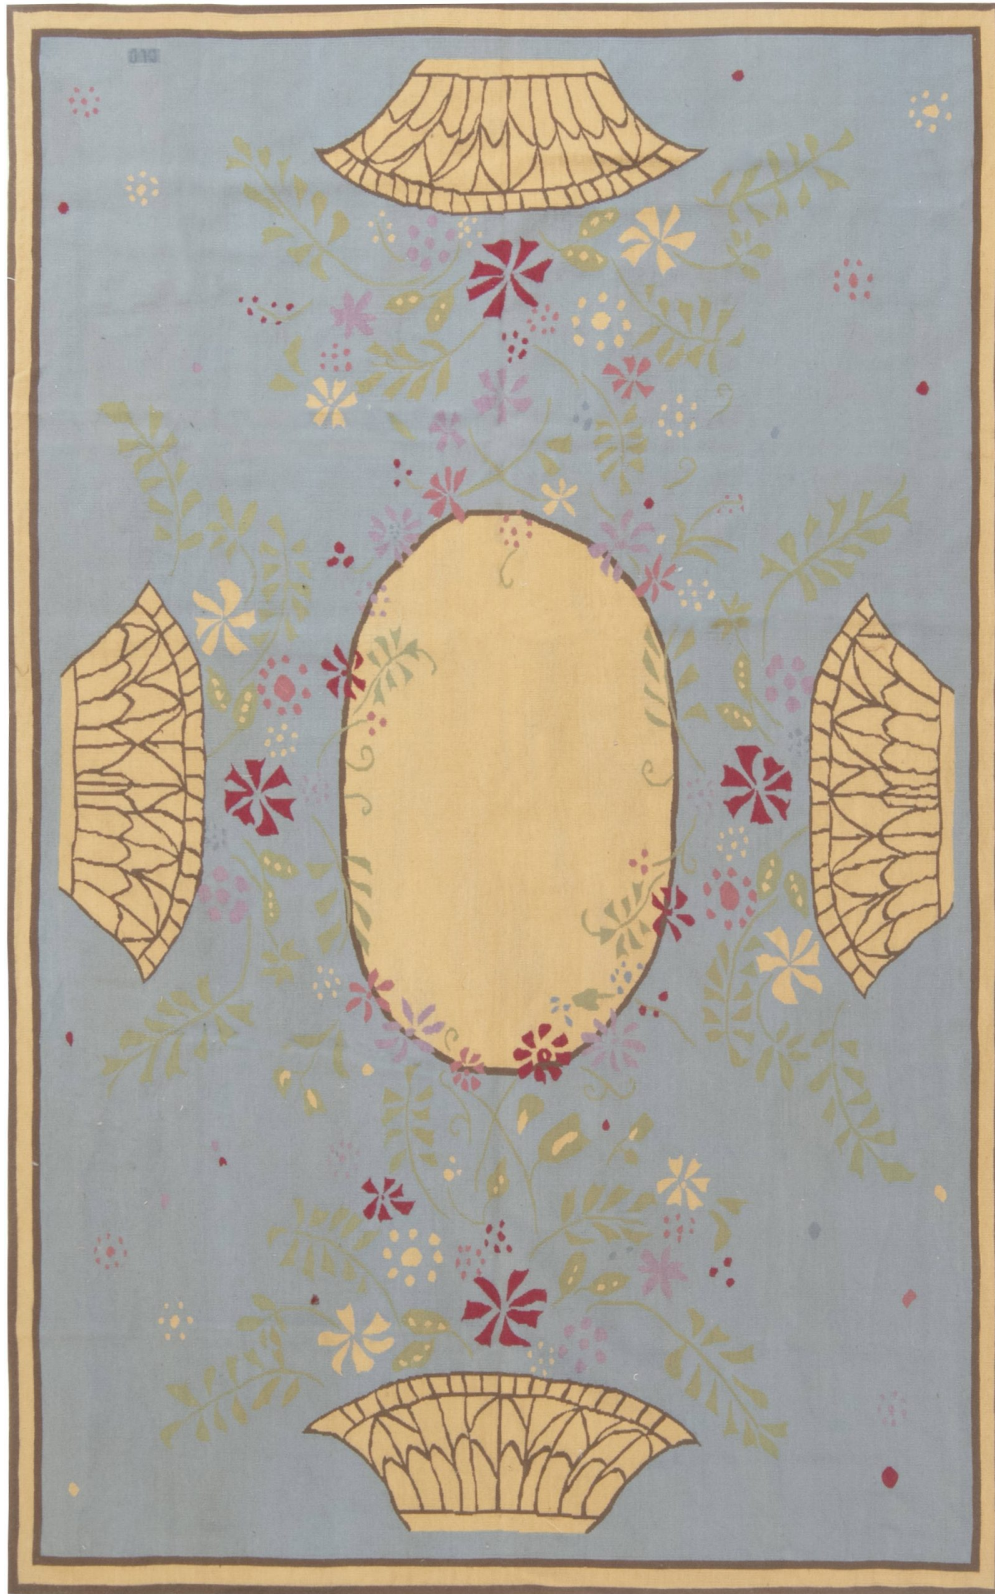

*Doris Leslie Blau*

DORIS LESLIE BLAU COLLECTION BLUE ABUSSON STYLE FLORAL WOOL RUG BY THOMAS JAYNE

SKU:  
**N11891**

SIZE:  
**4'10" x 8'1"**

CIRCA:  
-

PRICE:  
**\$3,200**