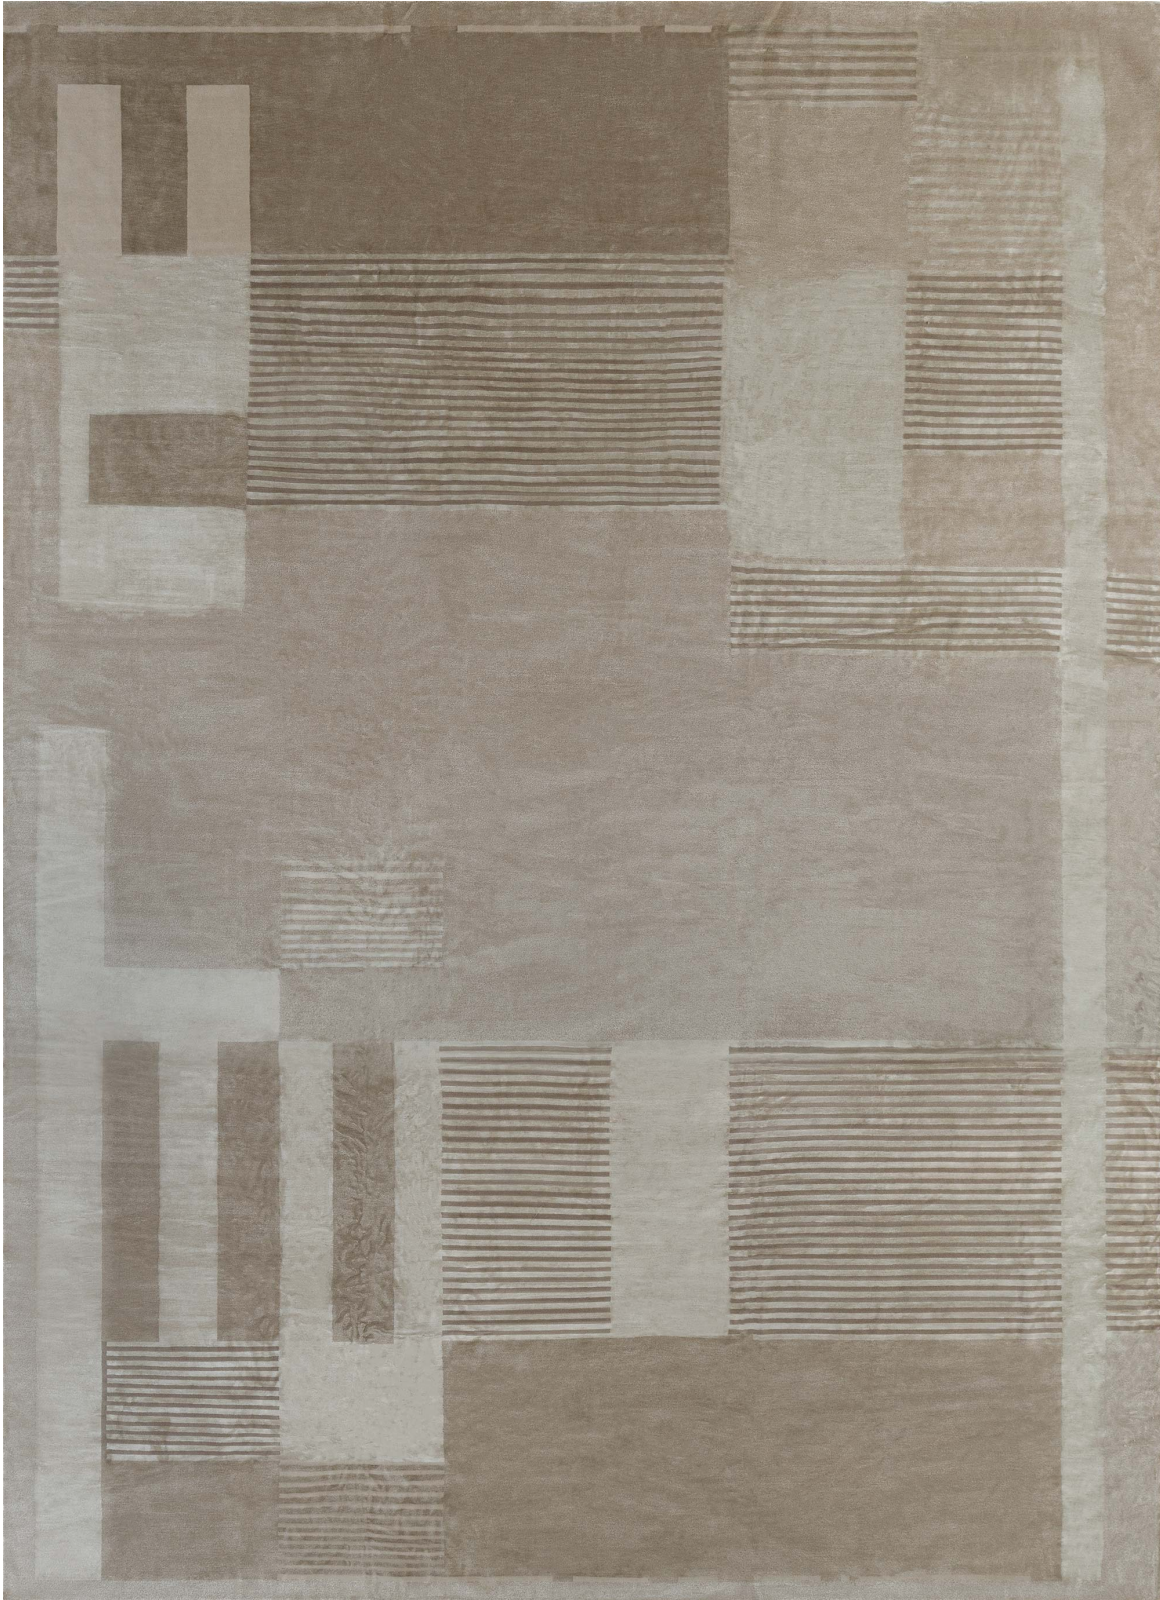

Doris Leslie Blau

DORIS LESLIE BLAU COLLECTION MODERN ART DECO STYLE GOLD
BEIGE BROWN HANDMADE RUG

SKU:
N12176

SIZE:
16'1" x 22'2"

CIRCA:
-

PRICE:
\$49,000