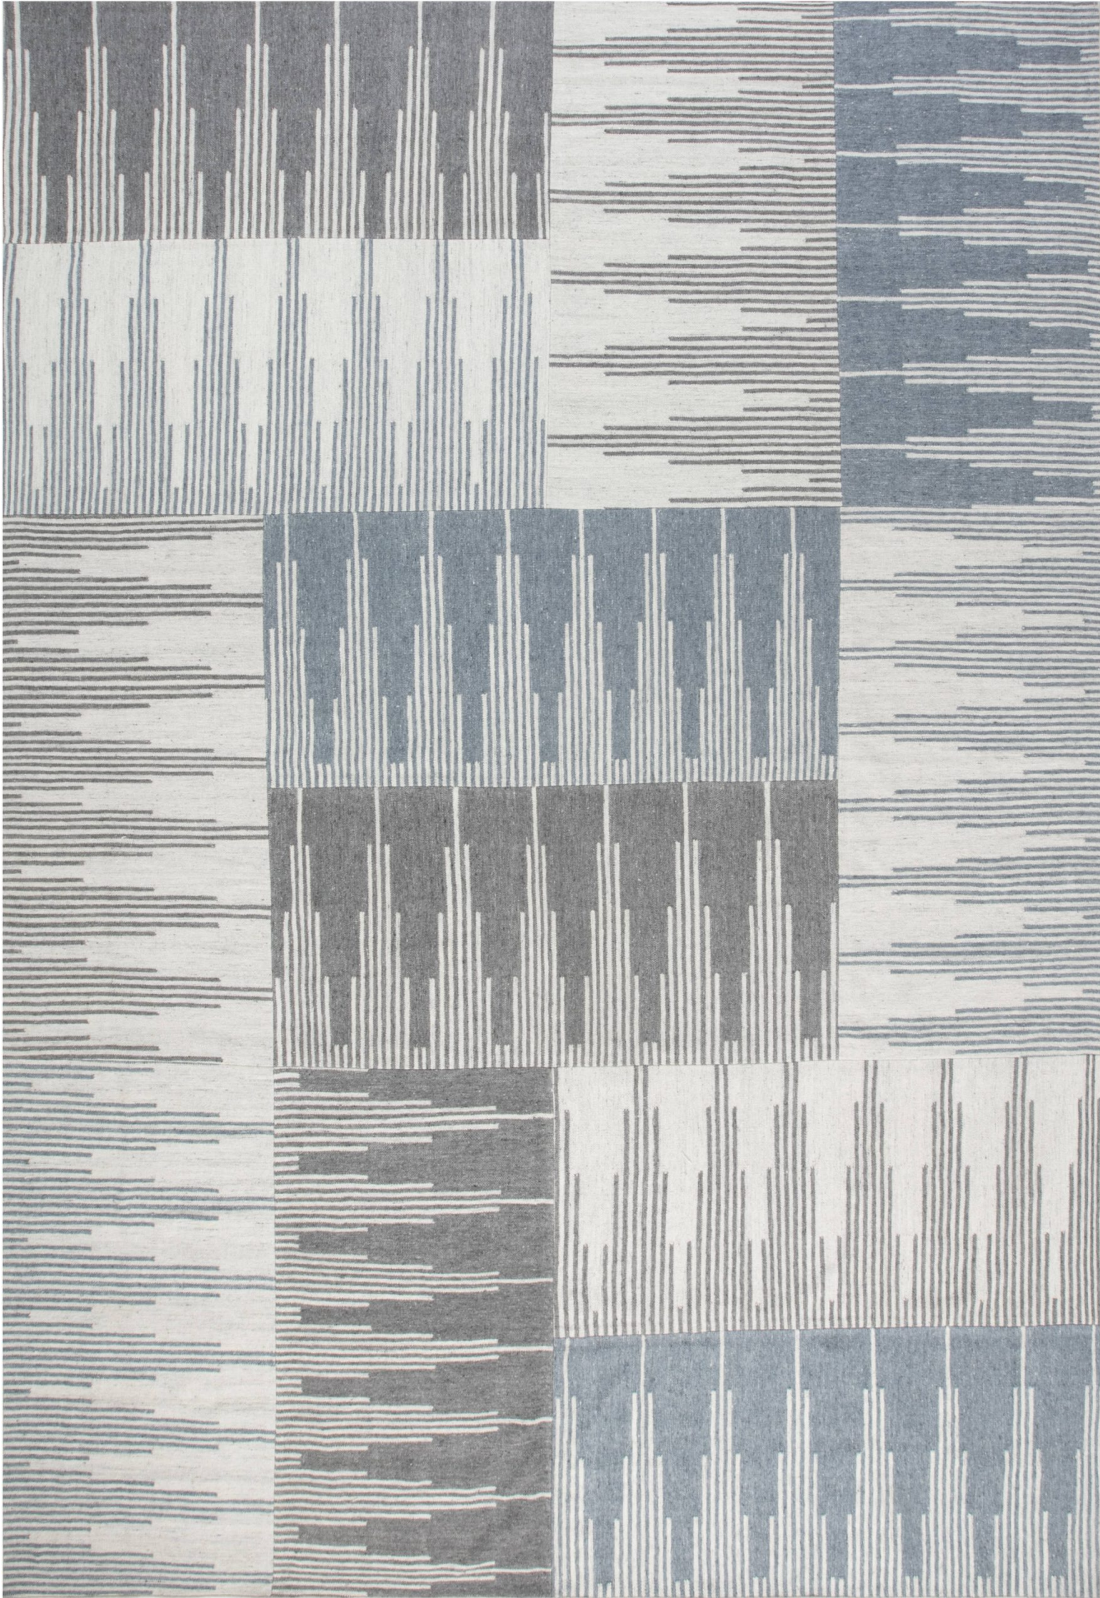

Doris Leslie Blau

**DORIS LESLIE BLAU COLLECTION GEOMETRIC BLUE, GRAY AND WHITE
FLAT-WEAVE WOOL RUG**

SKU:
N11856

SIZE:
12'7" × 18'0"

CIRCA:
-

PRICE:
\$12,800