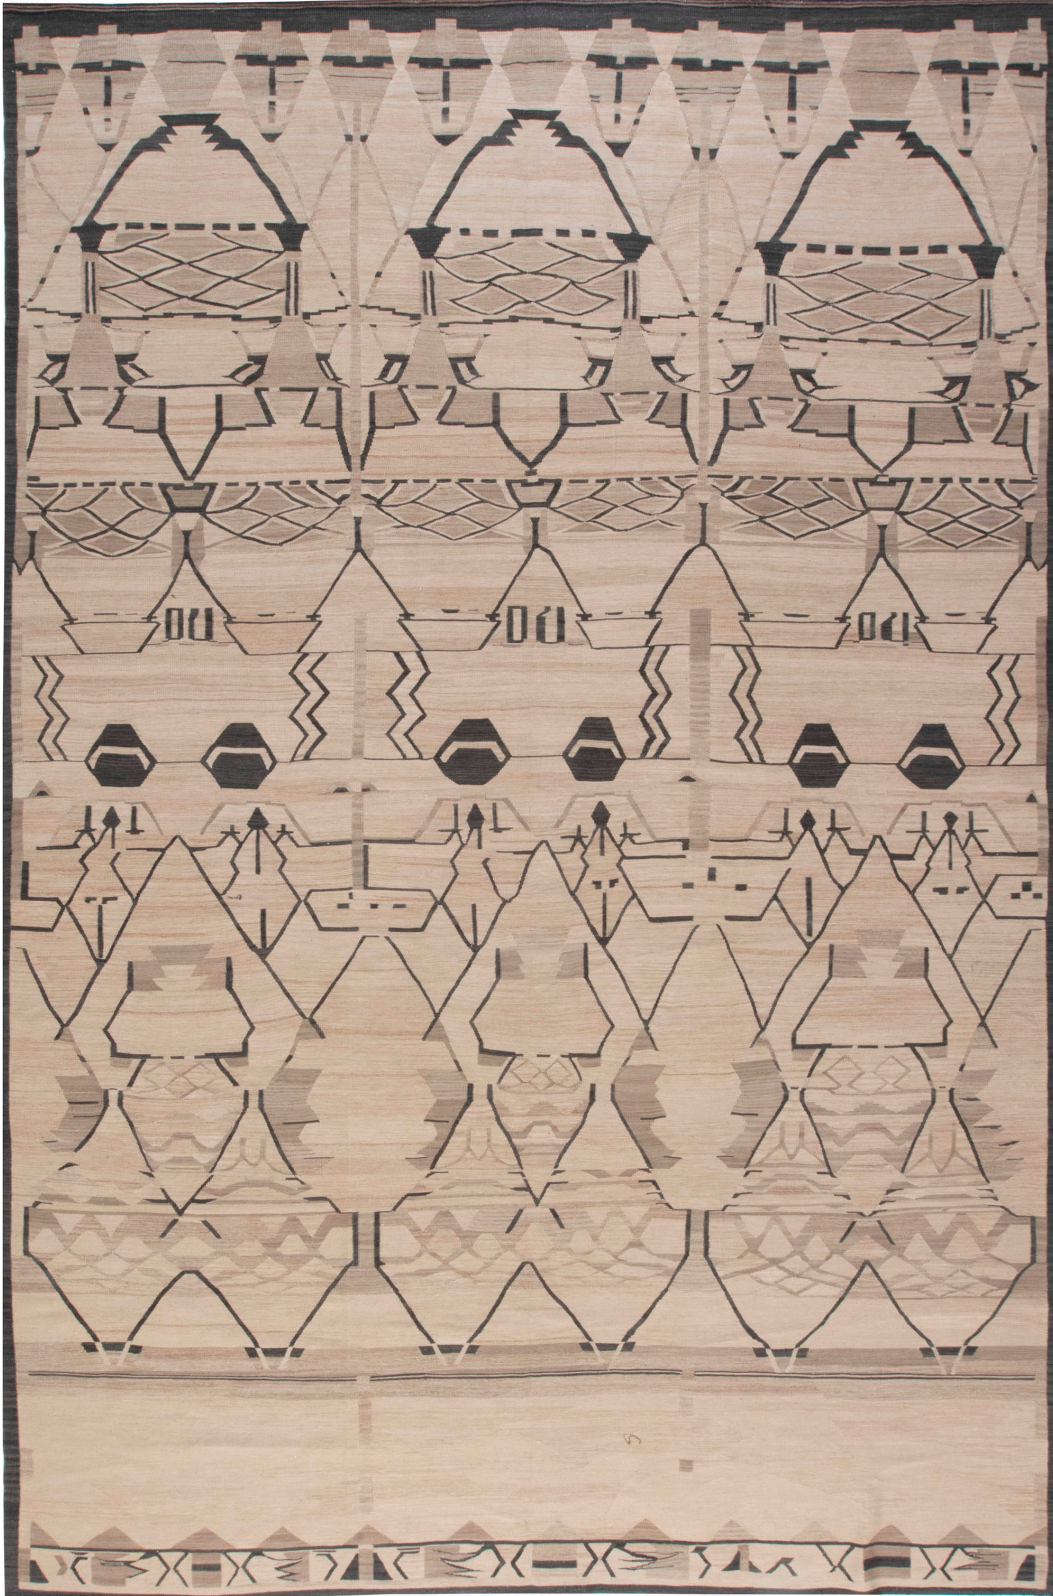

Doris Leslie Blau

MODERN FLAT WEAVE RUG

SKU:
N11965

SIZE:
10'0" x 15'7"

CIRCA:
-

PRICE:
\$19,000