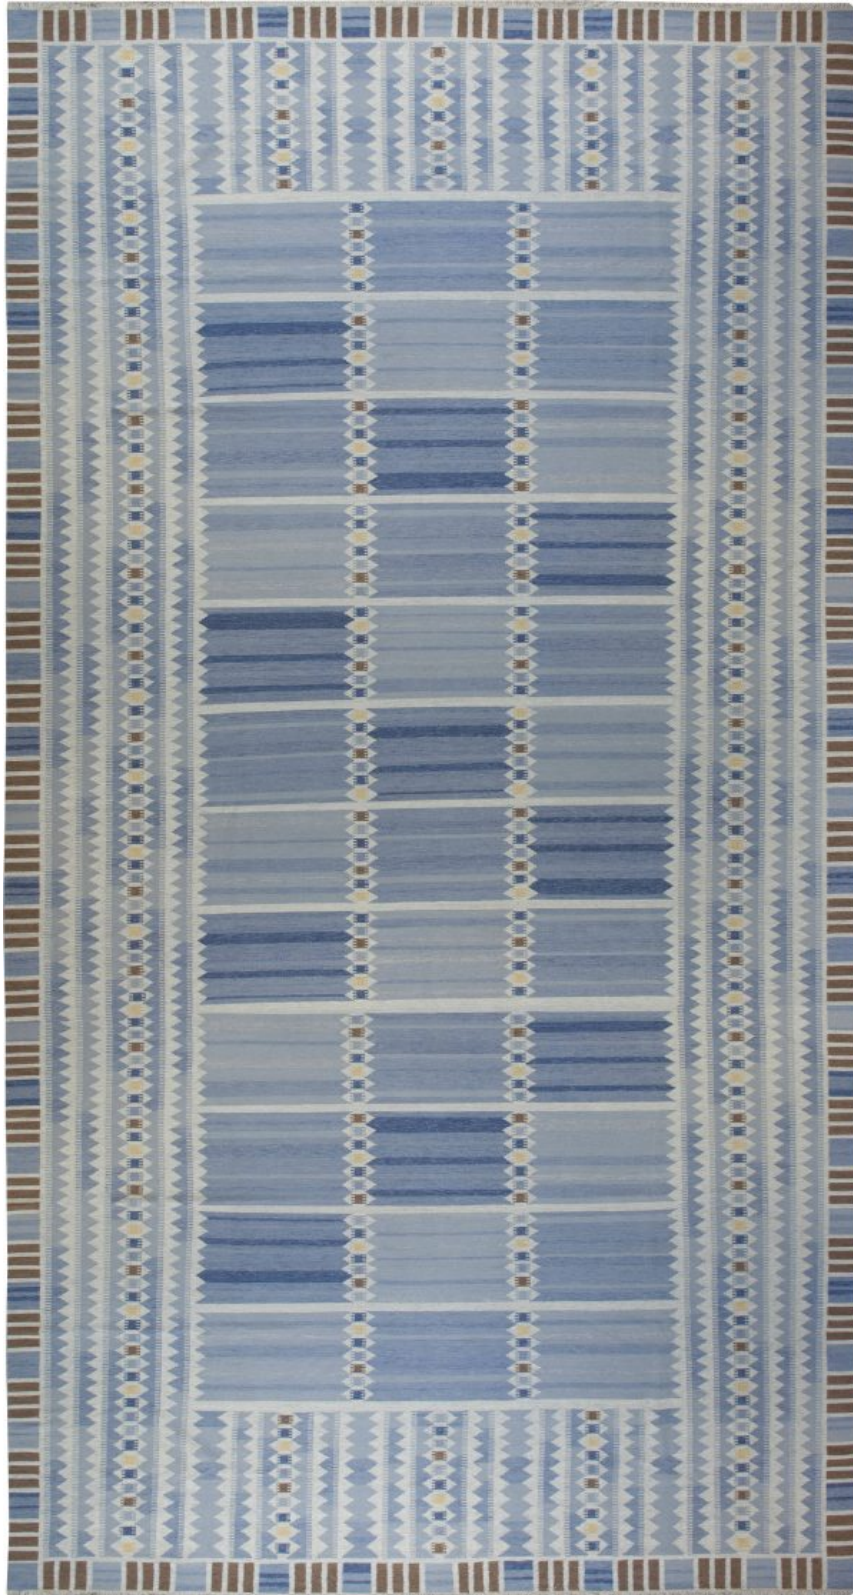

Doris Leslie Blau

OVERSIZED SWEDISH FLAT WEAVE RUG

N11234

Price: \$54,000

Size: 15'2" x 29'9"

Circa: -