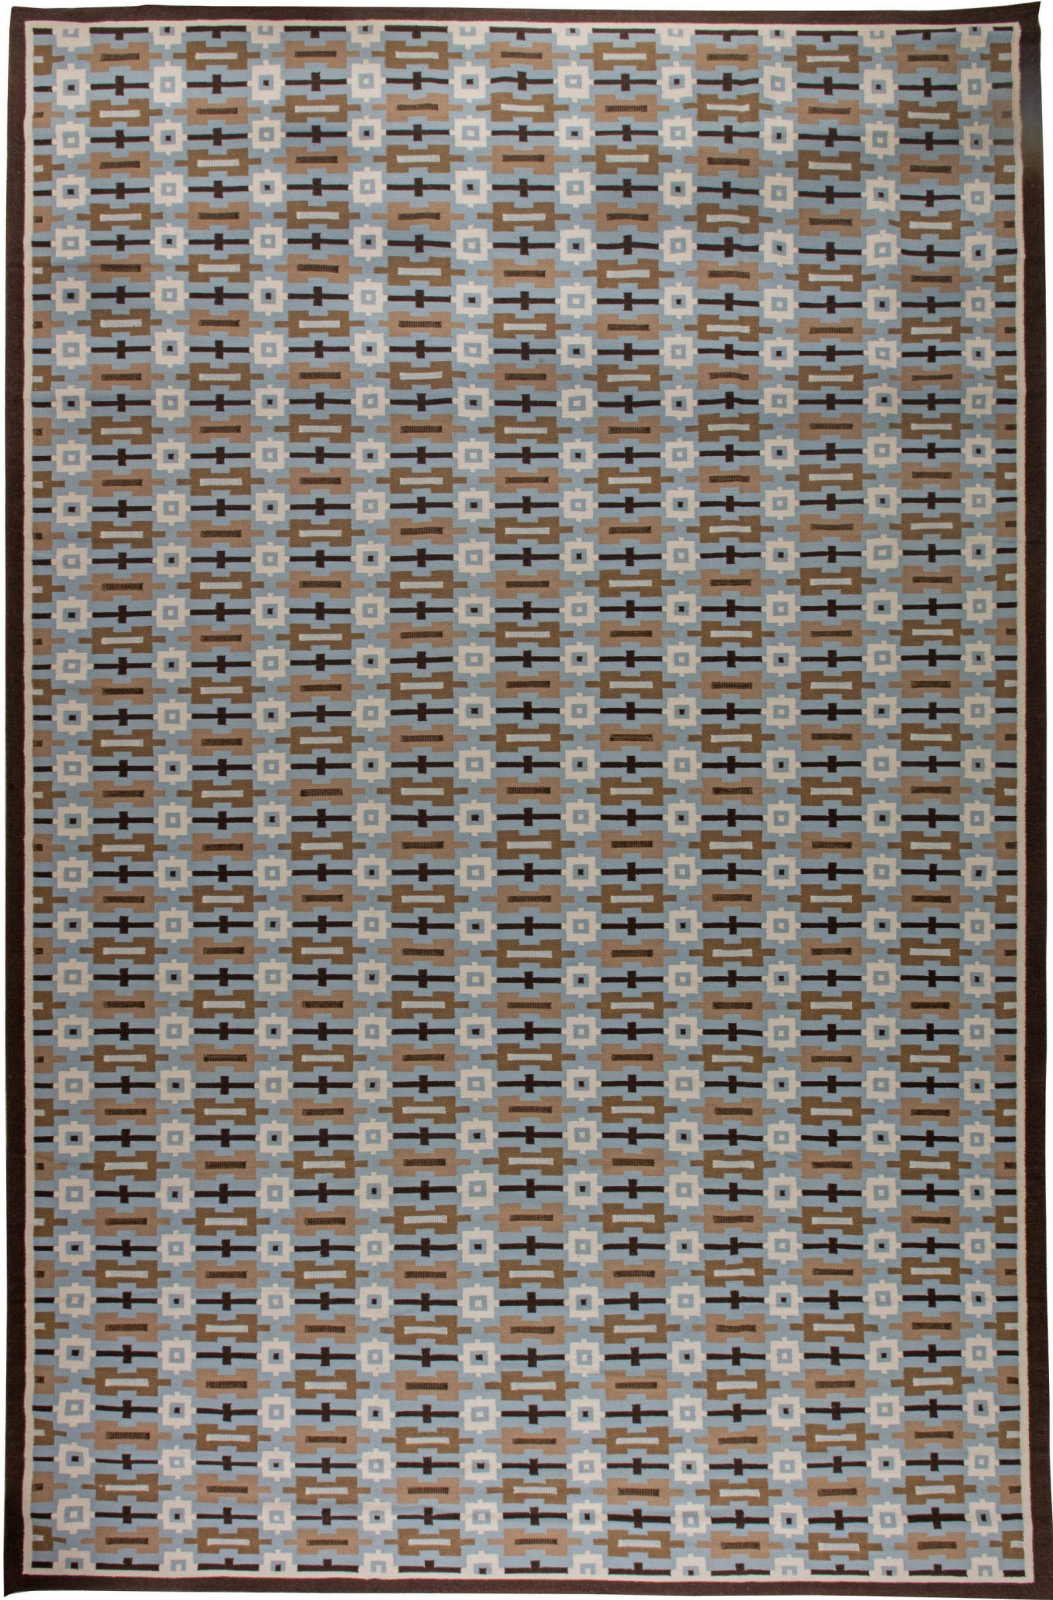

Doris Leslie Blau

OVERSIZED SWEDISH DESIGNED RUG

SKU:
N11349

SIZE:
14'0" x 23'0"

CIRCA:
-

PRICE:
\$32,000