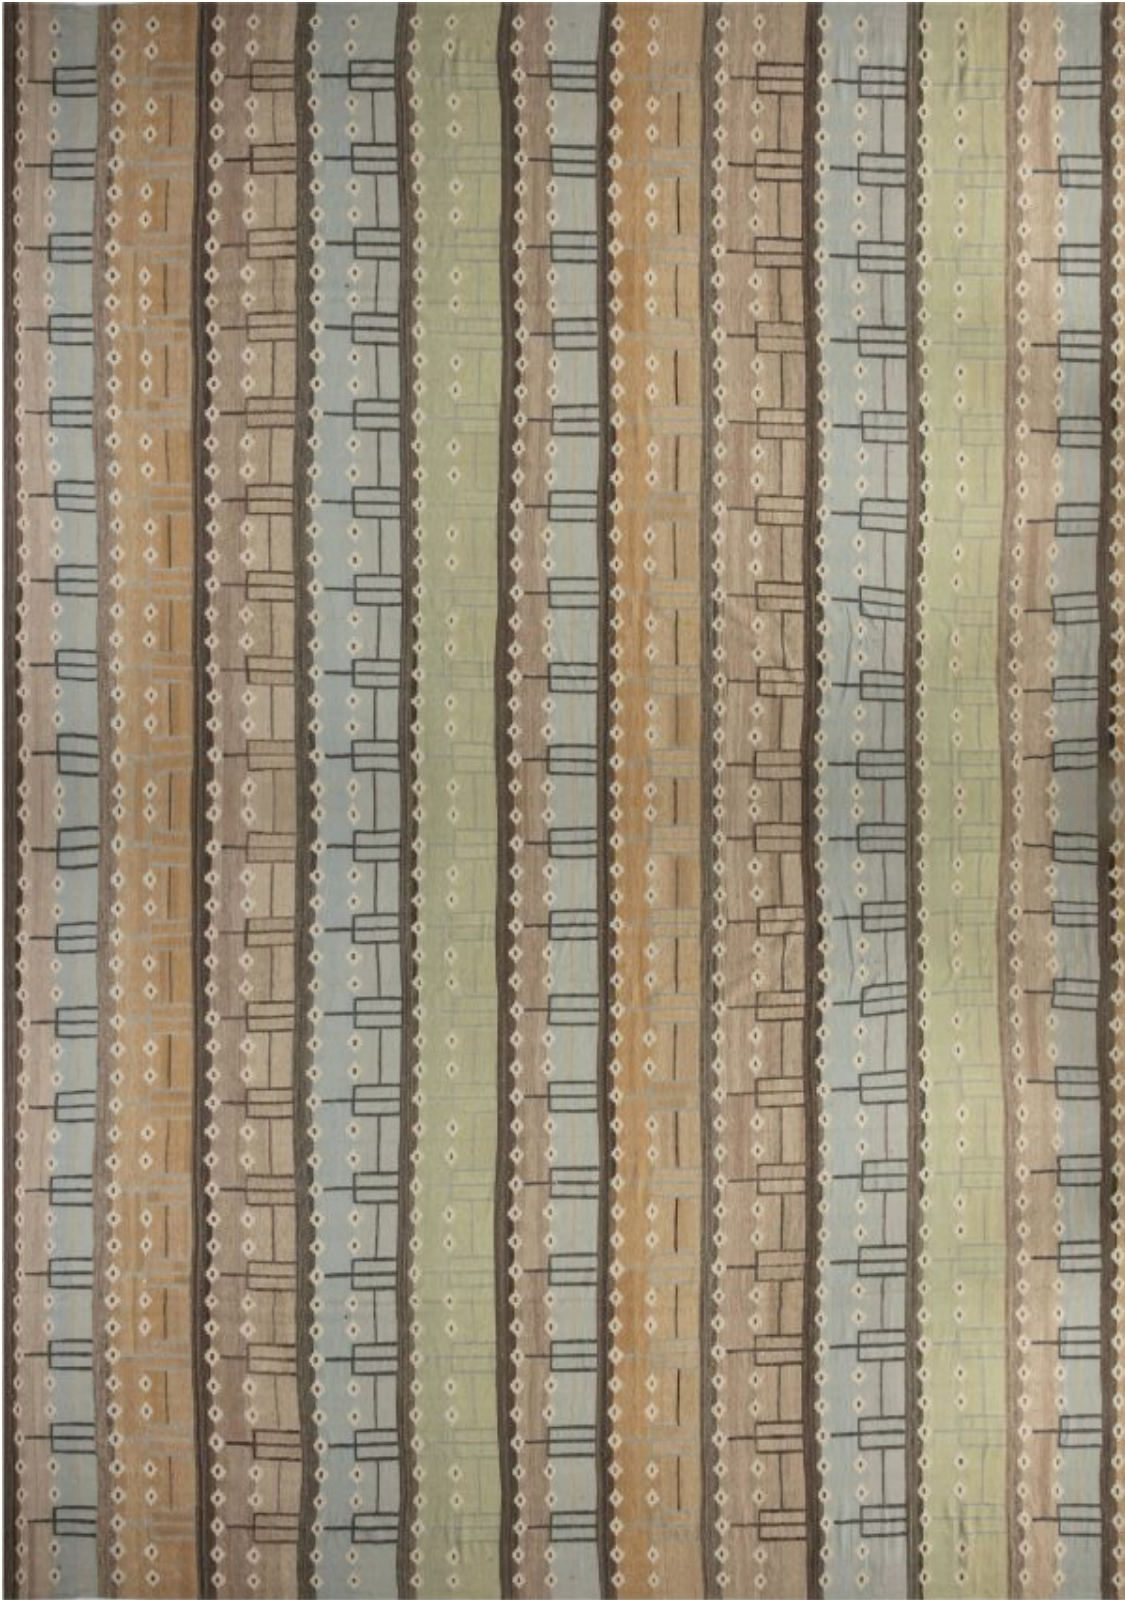

Doris Leslie Blau

OVER-SIZED SWEDISH DESIGN MODERN AREA RUG

N11807

Price: \$40,000

Size: 16'4" x 20'3"

Circa: -