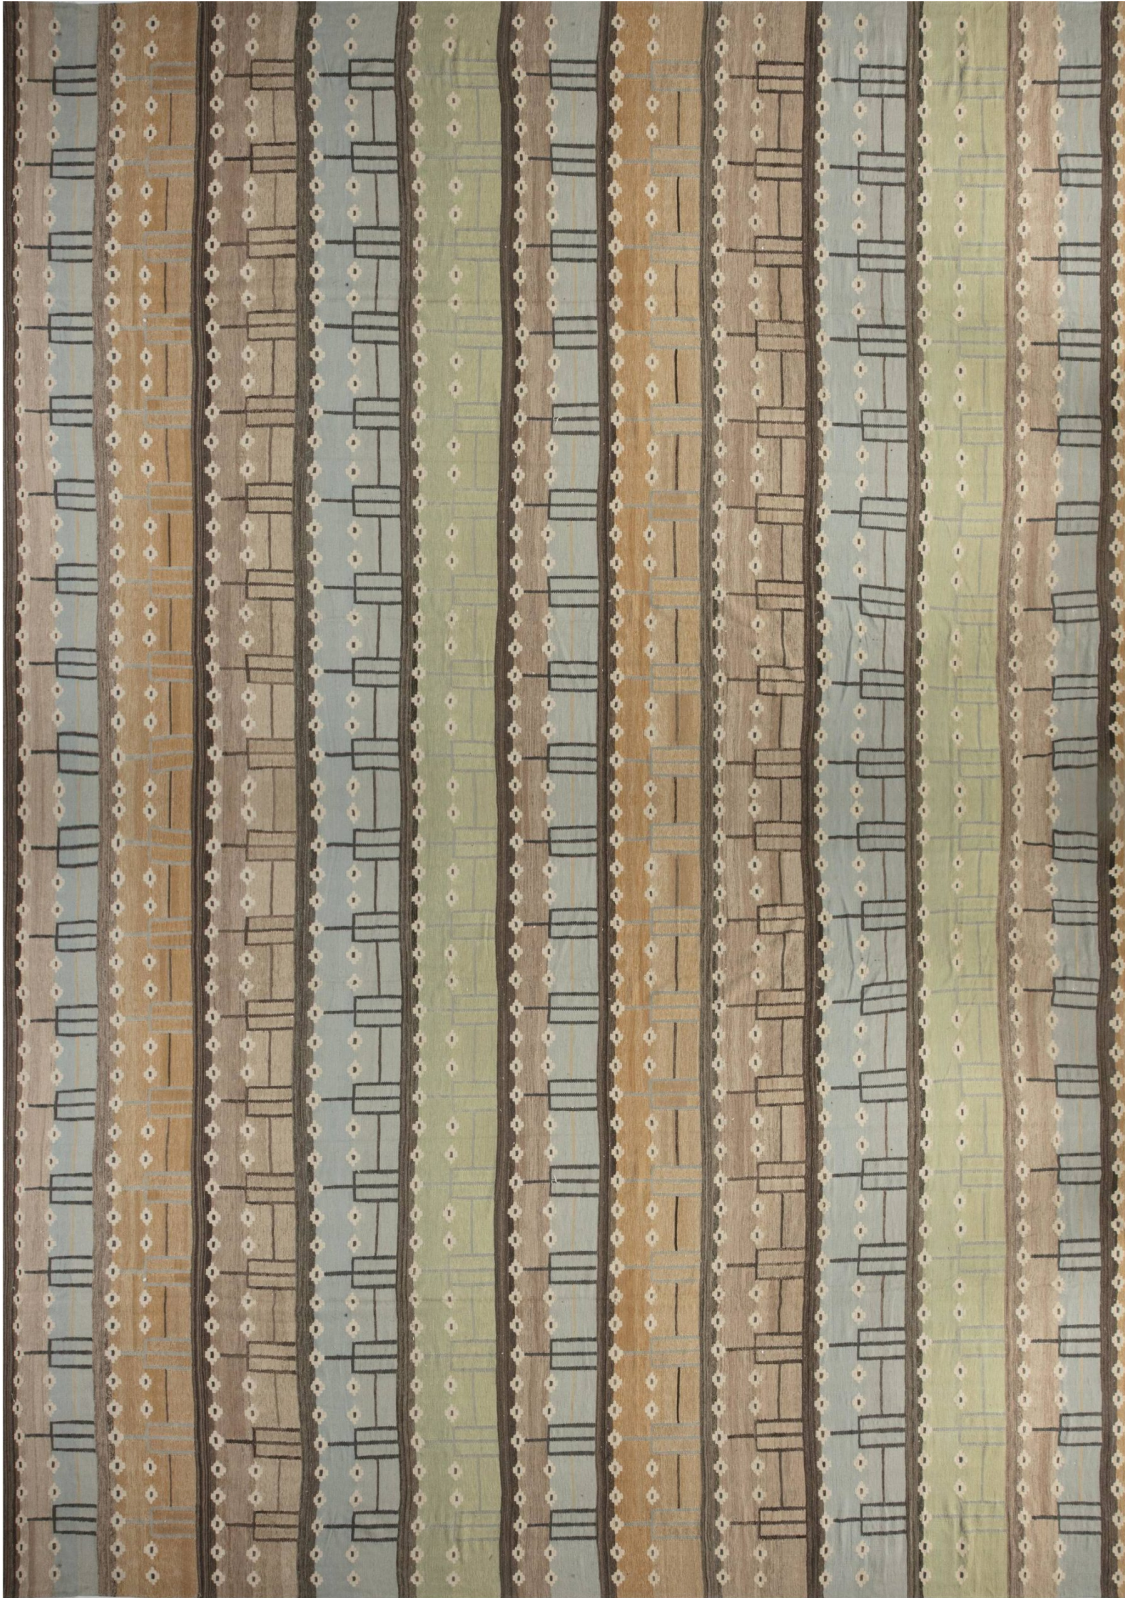

Doris Leslie Blau

OVERSIZED SWEDISH DESIGN MODERN AREA RUG

SKU:
N11807

SIZE:
16'4" x 20'3"

CIRCA:
-

PRICE:
\$40,000