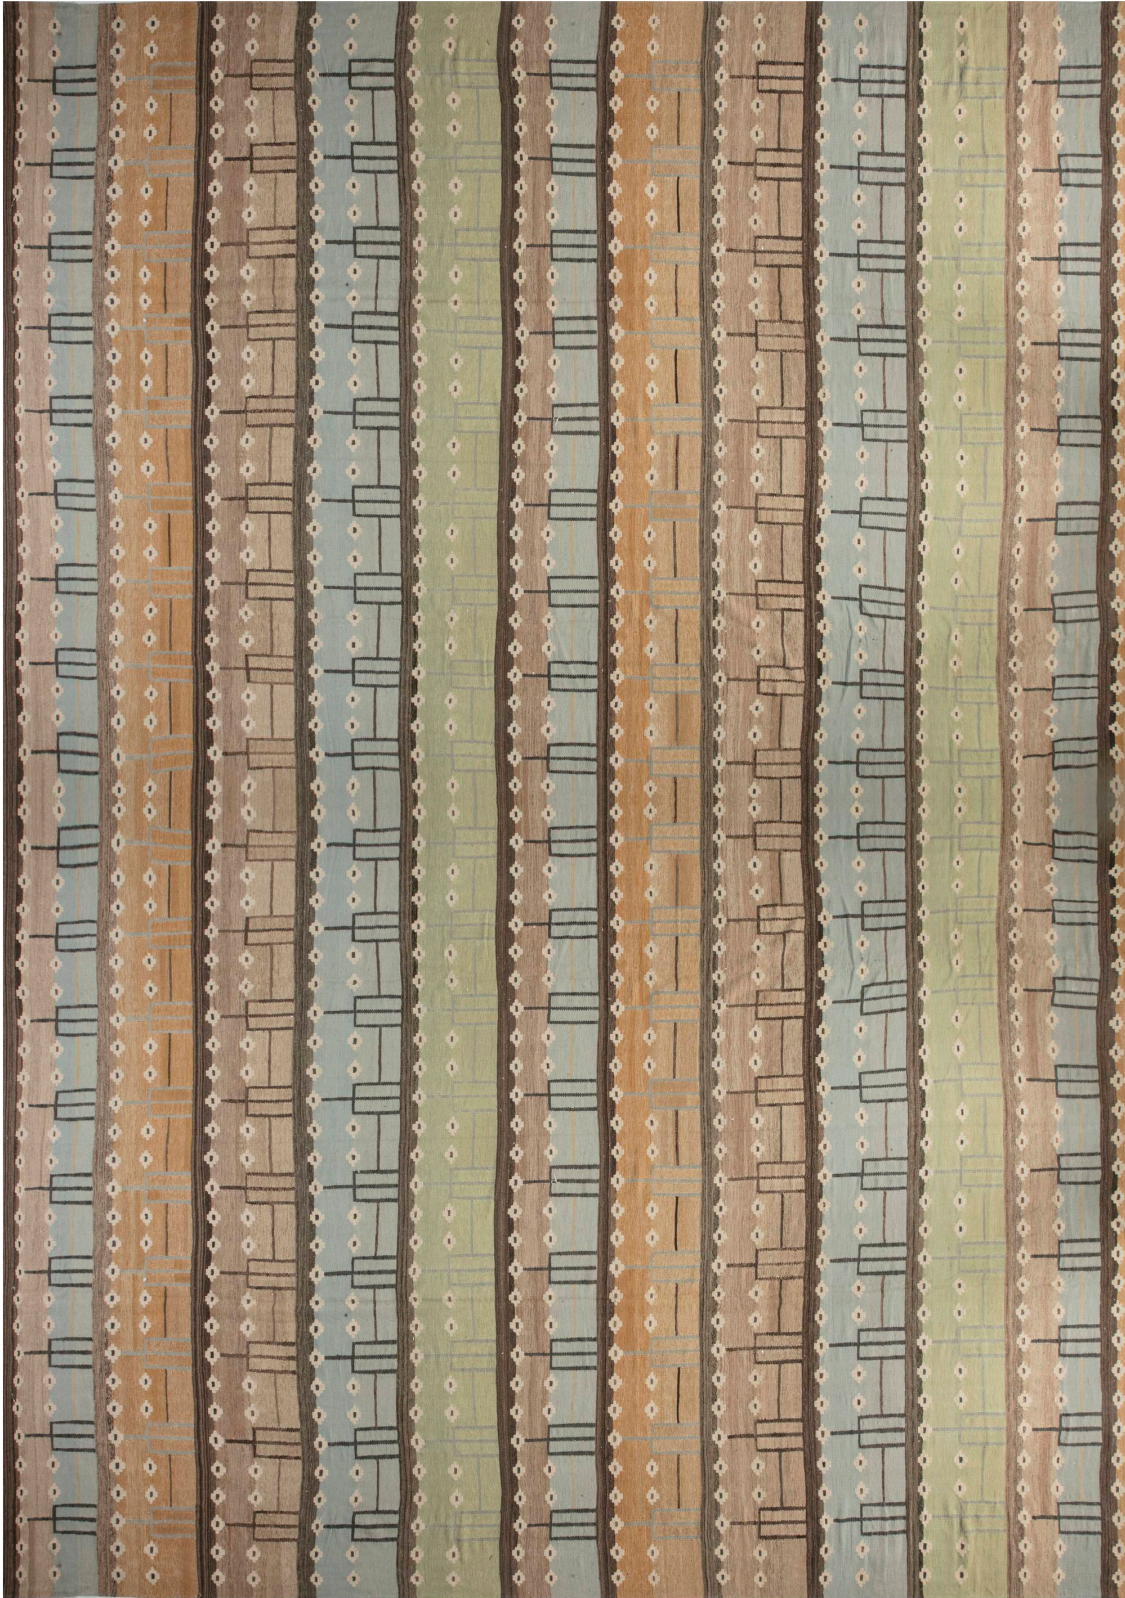

Doris Leslie Blau

OVER-SIZED SWEDISH DESIGN MODERN AREA RUG

SKU:
N11807

SIZE:
16'4" x 20'3"

CIRCA:
-

PRICE:
\$40,000