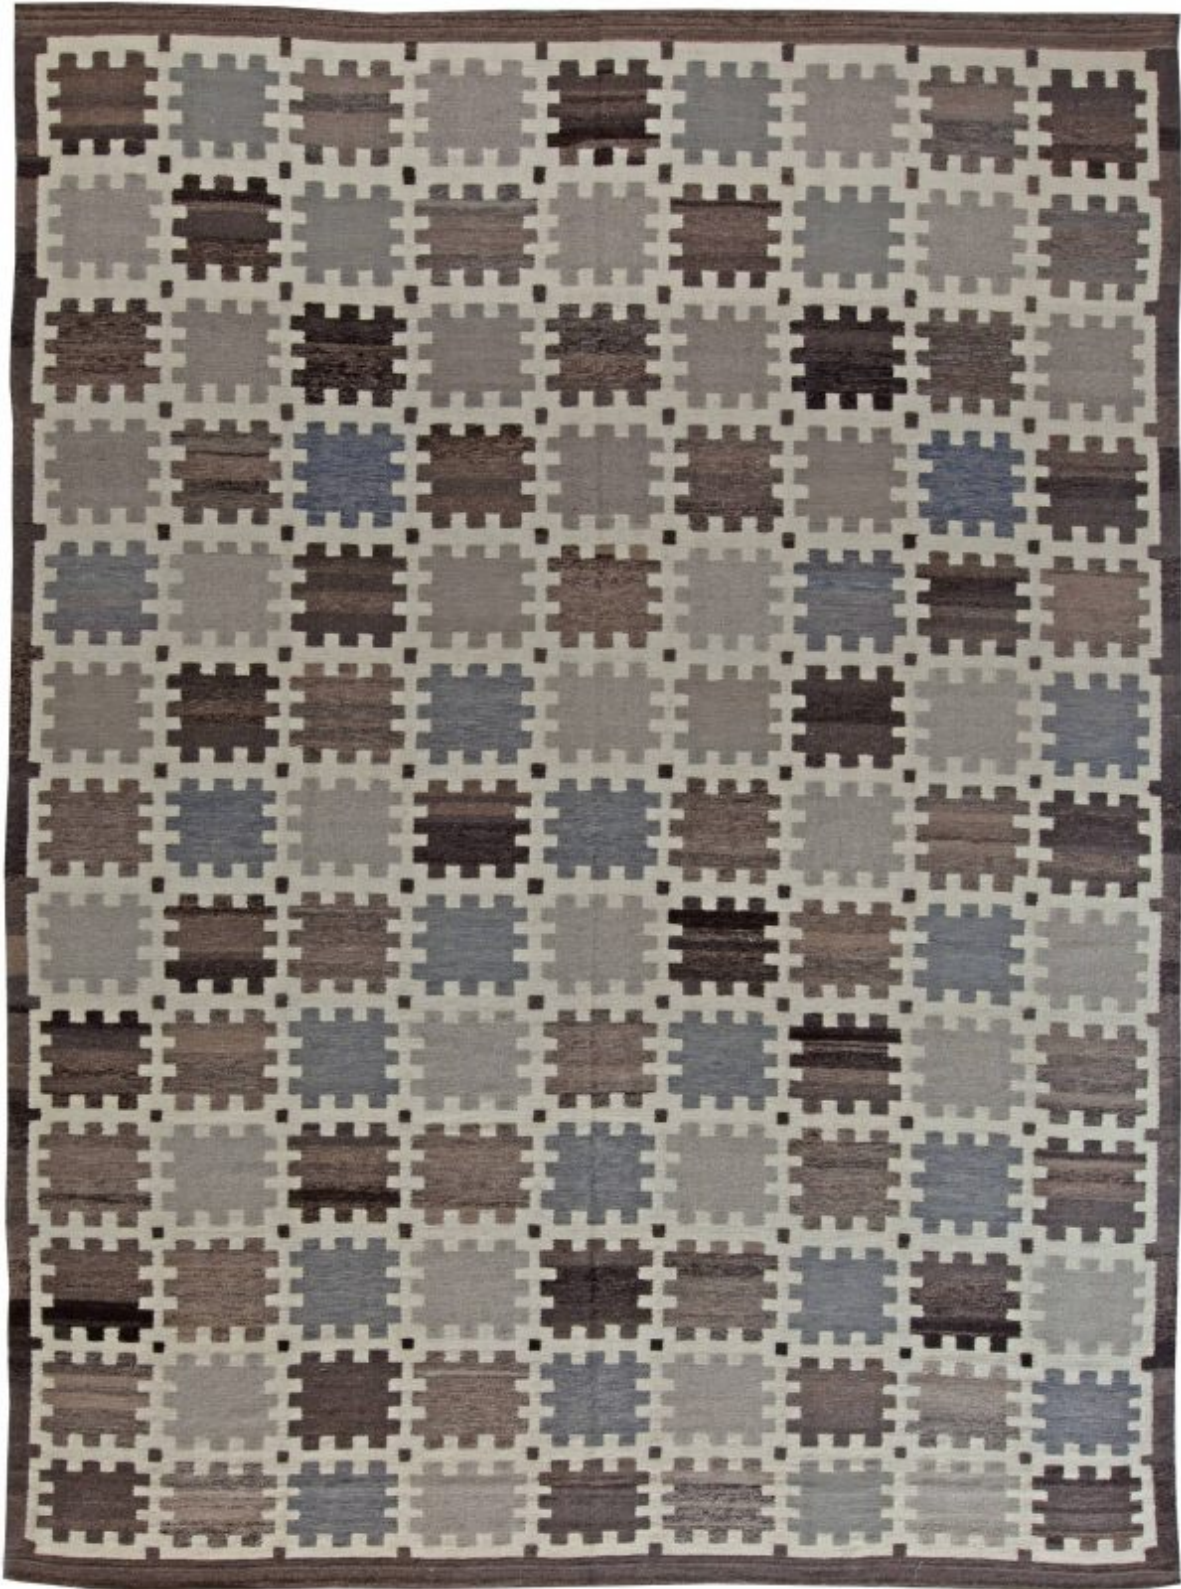

Doris Leslie Blau

SWEDISH RUG

N11260
Price: \$13,000

Size: 9'9" x 13'4"
Circa: -