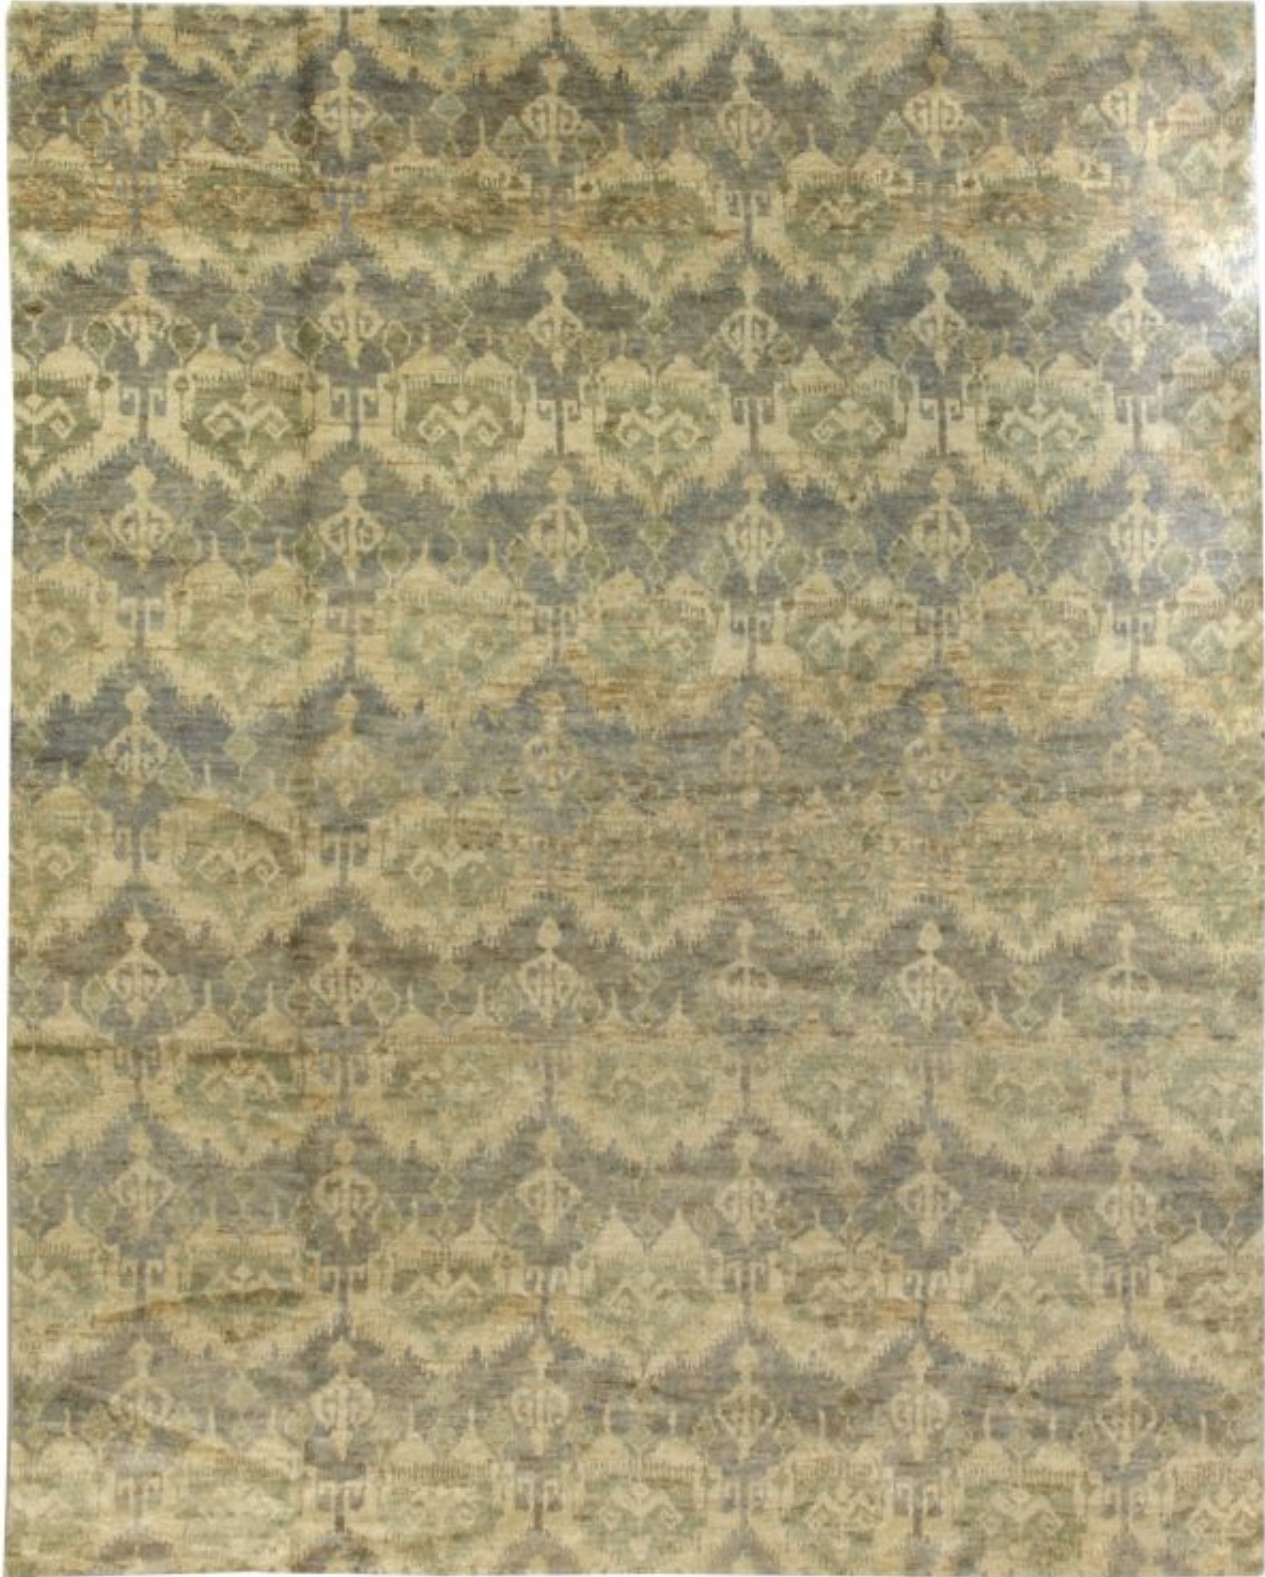

Doris Leslie Blau

MALLOW MINT RUG

N10635
Price: \$14,500

Size: 12'1" x 15'0"
Circa: -