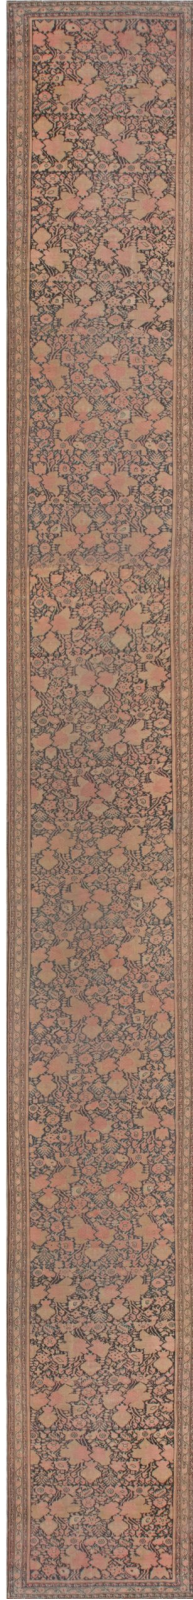

Doris Leslie Blau

ANTIQUe MALAYER RUNNER RUG

SKU:
BB4748

SIZE:
3'8" x 28'10"

CIRCA:
1880

PRICE:
\$42,000