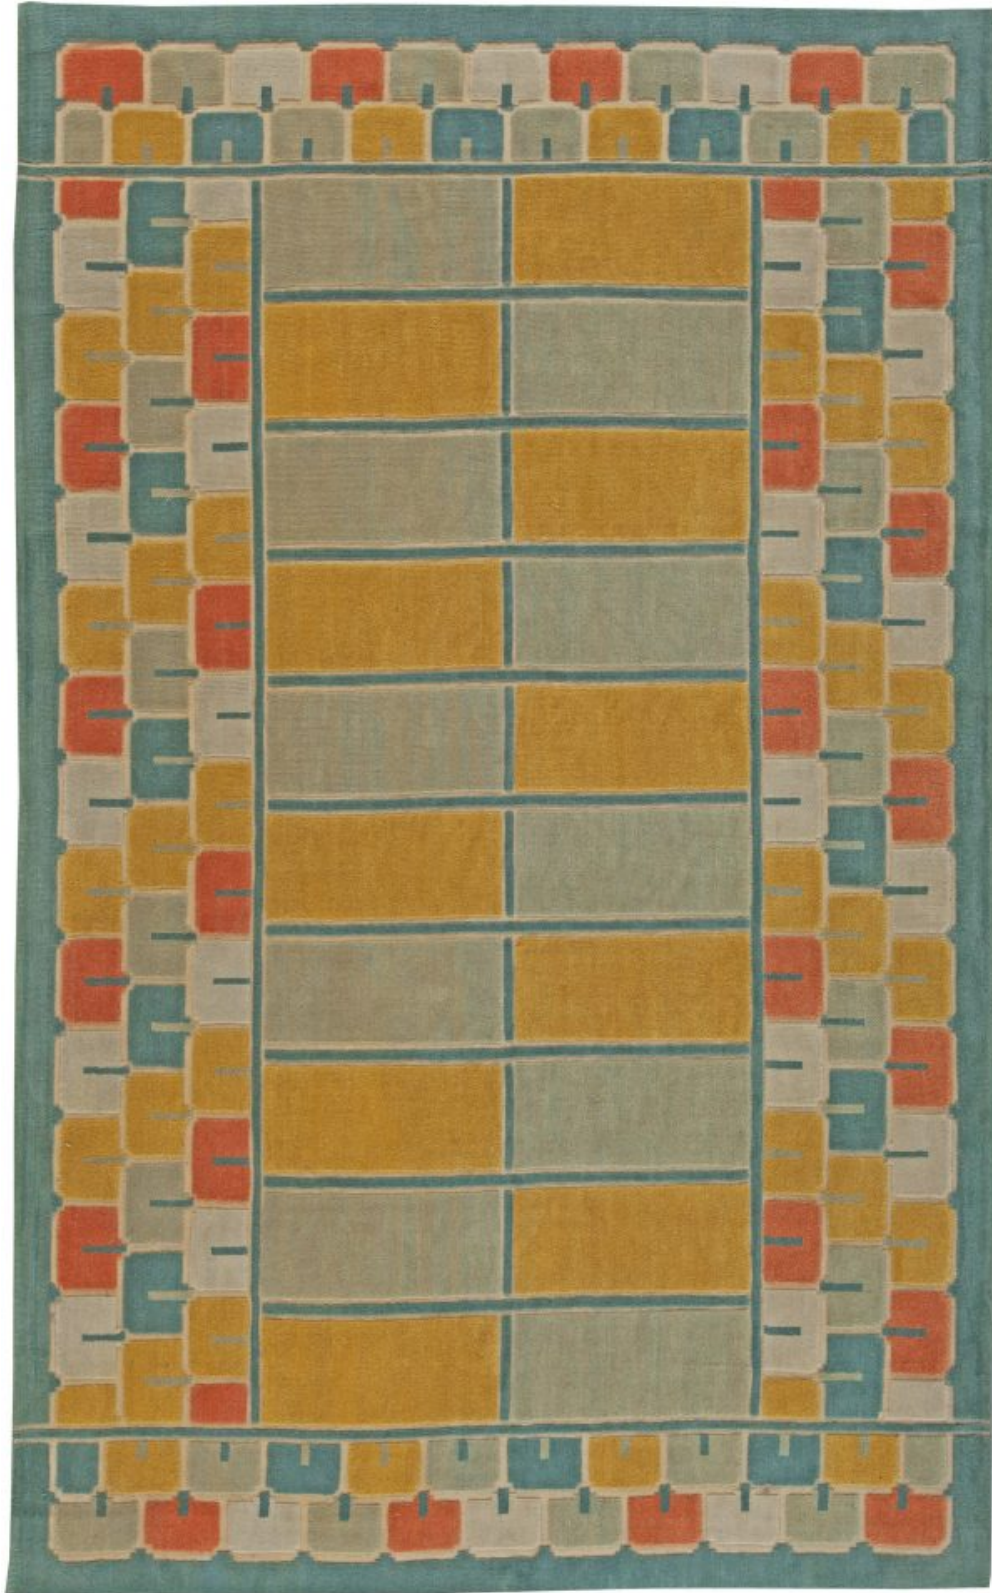

Doris Leslie Blau

HALF PILE SWEDISH

N10933
Price: \$8,000

Size: 6'6" x 10'8"
Circa: -